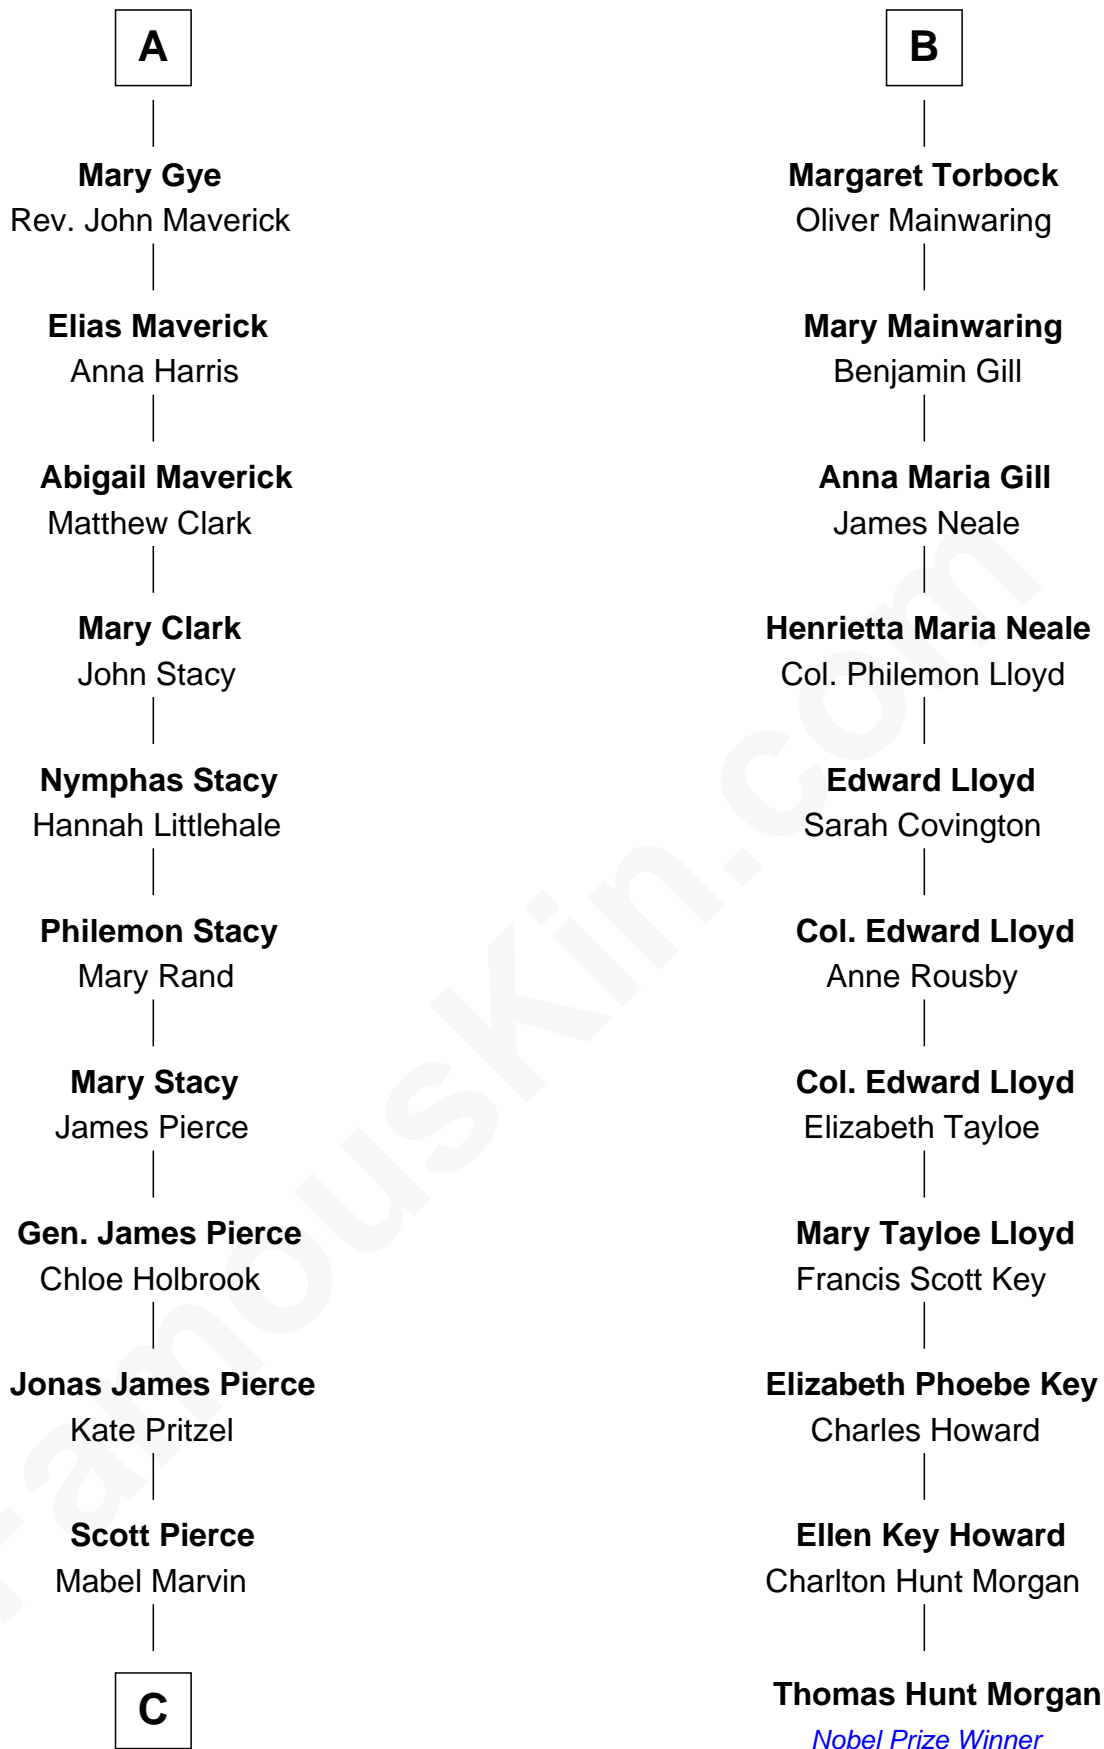

FamousKin.com

Relationship Chart of Barbara (Pierce) Bush

First Lady of President George H.W. Bush

17th cousin 1 time removed of

Thomas Hunt Morgan

Nobel Prize Winner in Physiology or Medicine

C

—
Marvin Pierce
Pauline Robinson

—
Barbara (Pierce) Bush
First Lady of George H.W. Bush

FamousKin.com