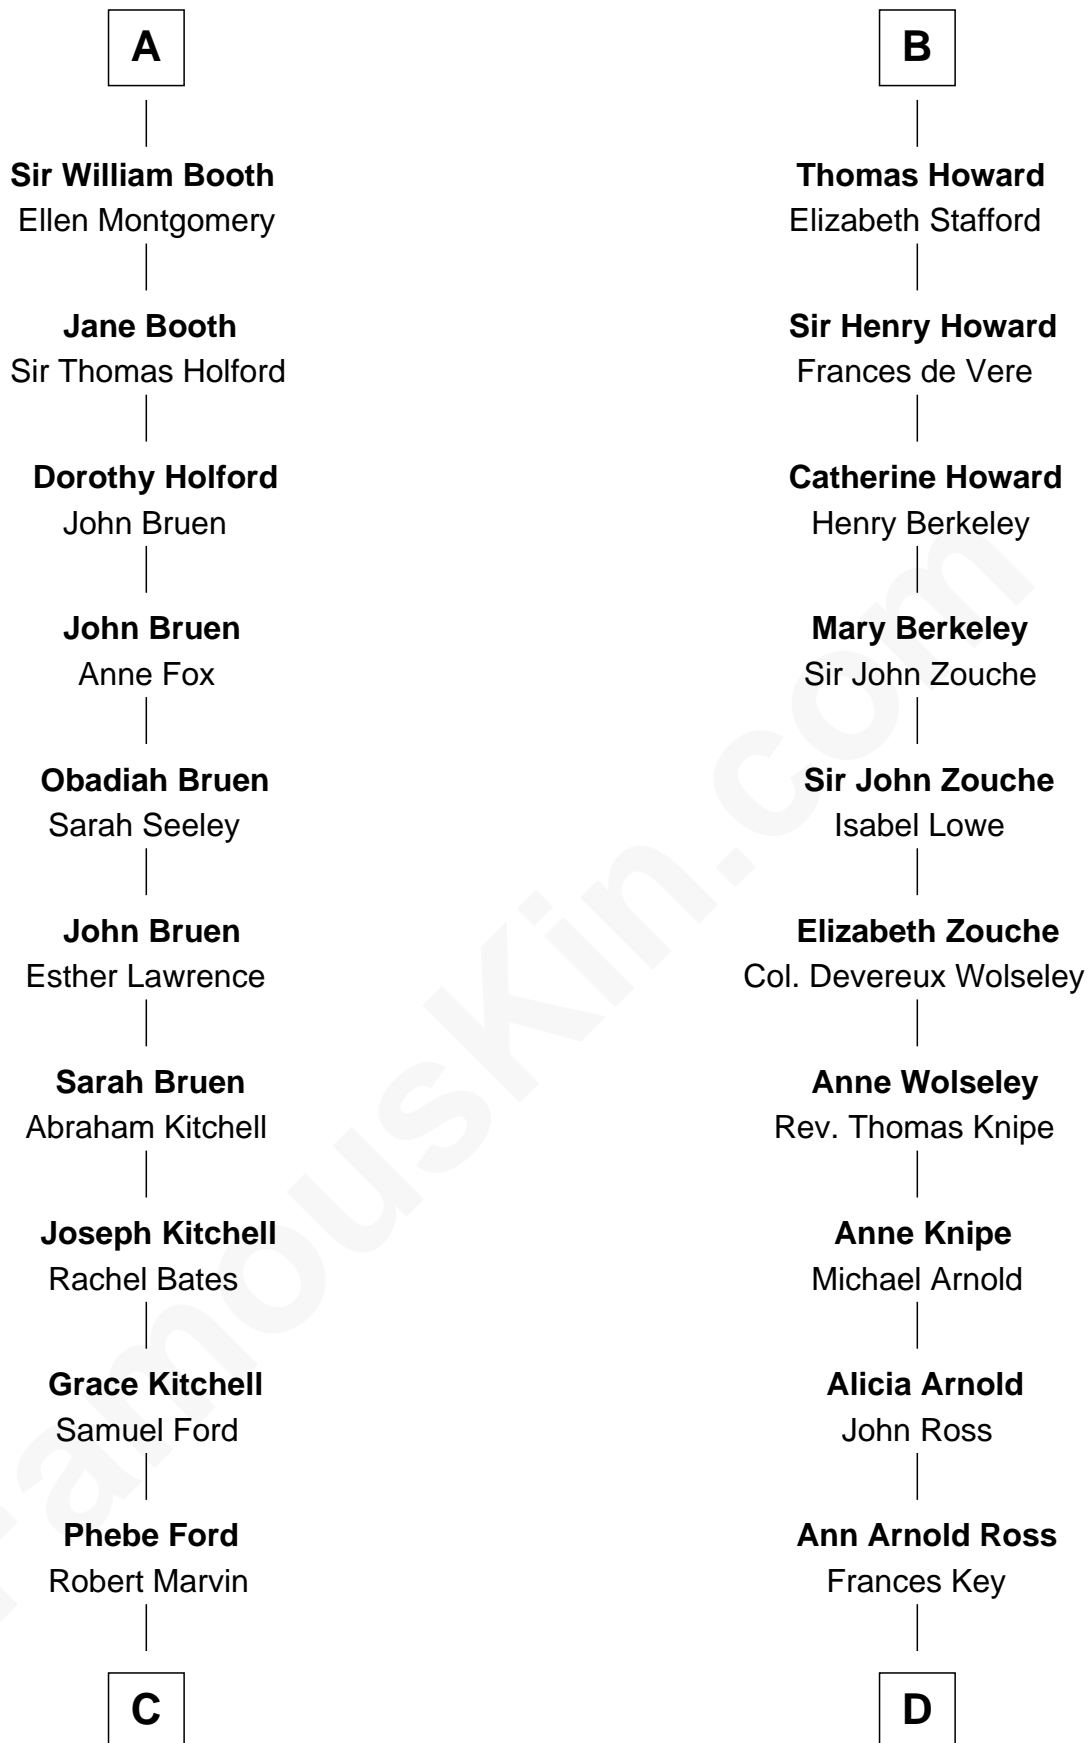

## Relationship Chart of

### Barbara (Pierce) Bush

*First Lady of President George H.W. Bush*

21st cousin of

### Thomas Hunt Morgan

*Nobel Prize Winner in Physiology or Medicine*

**C**

**Samuel Ross Marvin**

Julia Ann Place

**Jerome Place Marvin**

Martha Ann Stokes

**Mabel Marvin**