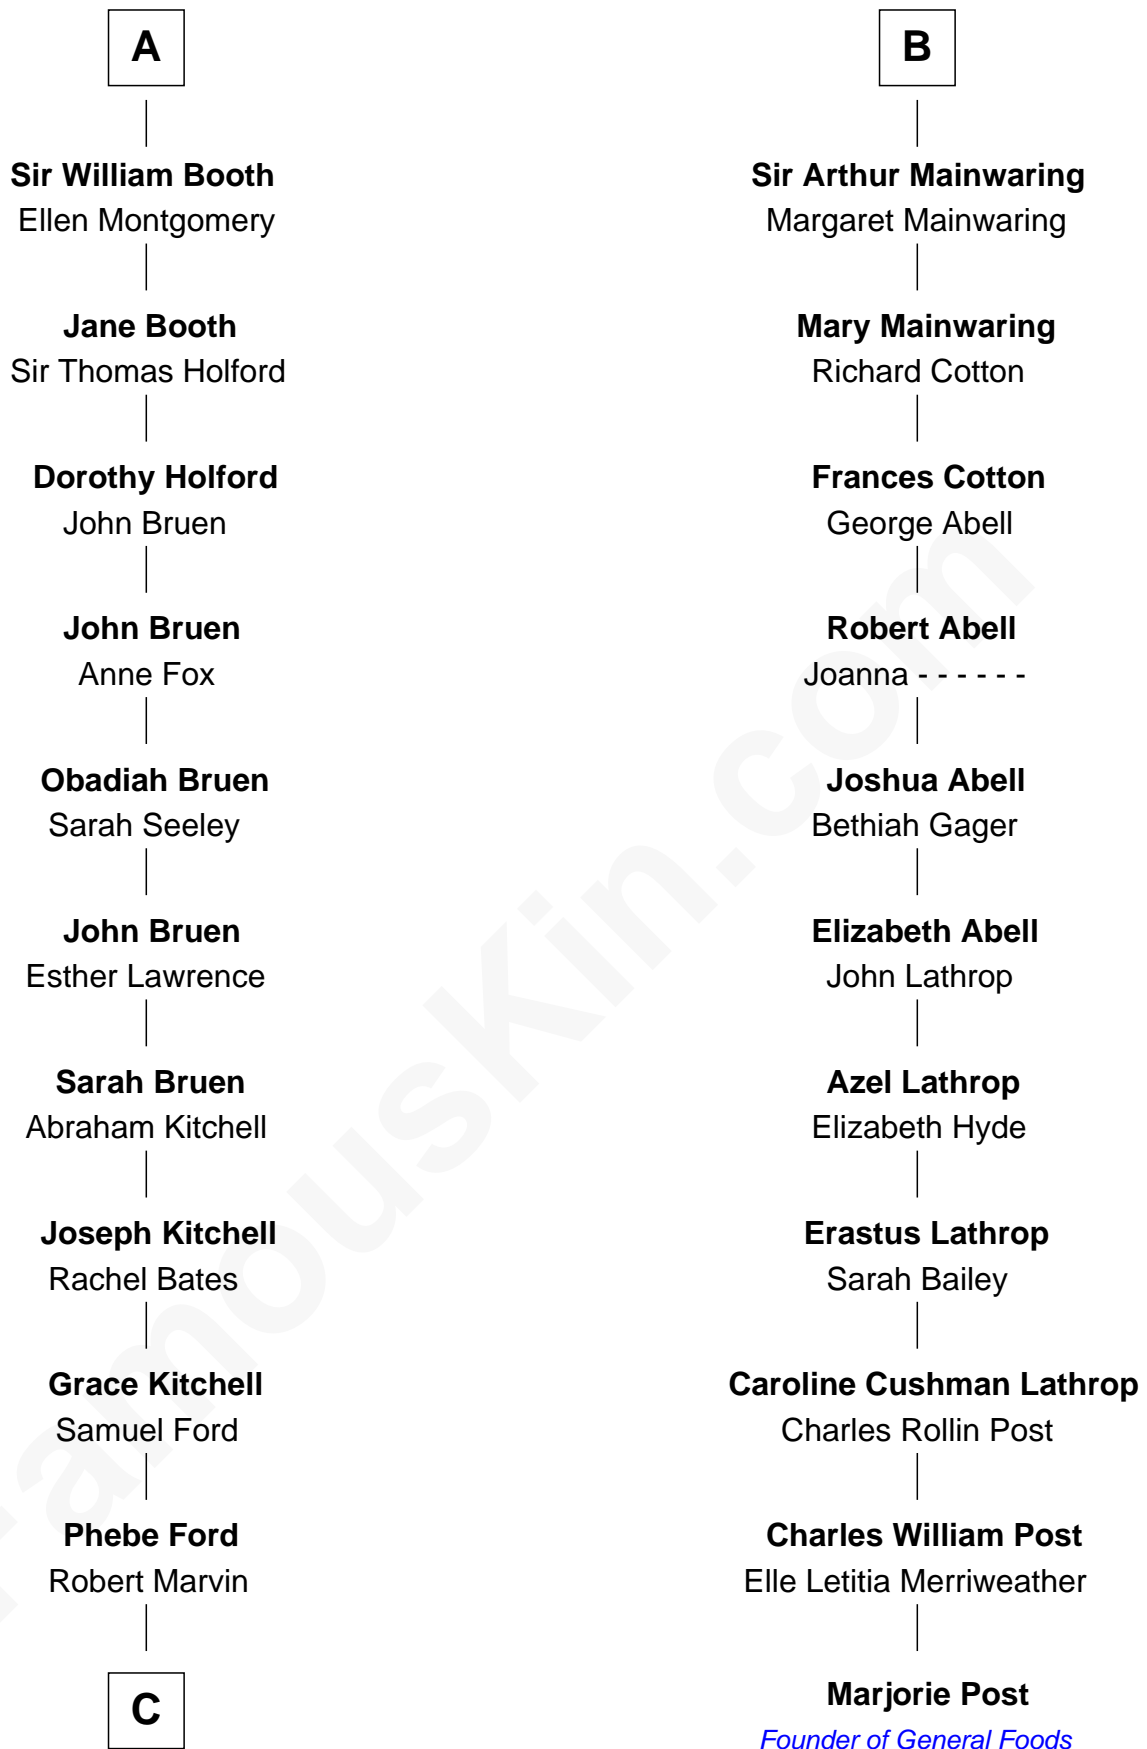

FamousKin.com

Relationship Chart of

Barbara (Pierce) Bush

First Lady of President George H.W. Bush

17th cousin 4 times removed of

Marjorie Post

Founder of General Foods

Guy de Beauchamp

Alice de Toeni

C

—
Samuel Ross Marvin

Julia Ann Place

—
Jerome Place Marvin

Martha Ann Stokes

—
Mabel Marvin

Scott Pierce

—
Marvin Pierce

Pauline Robinson

—
Barbara (Pierce) Bush

First Lady of George H.W. Bush

FamousKin.com