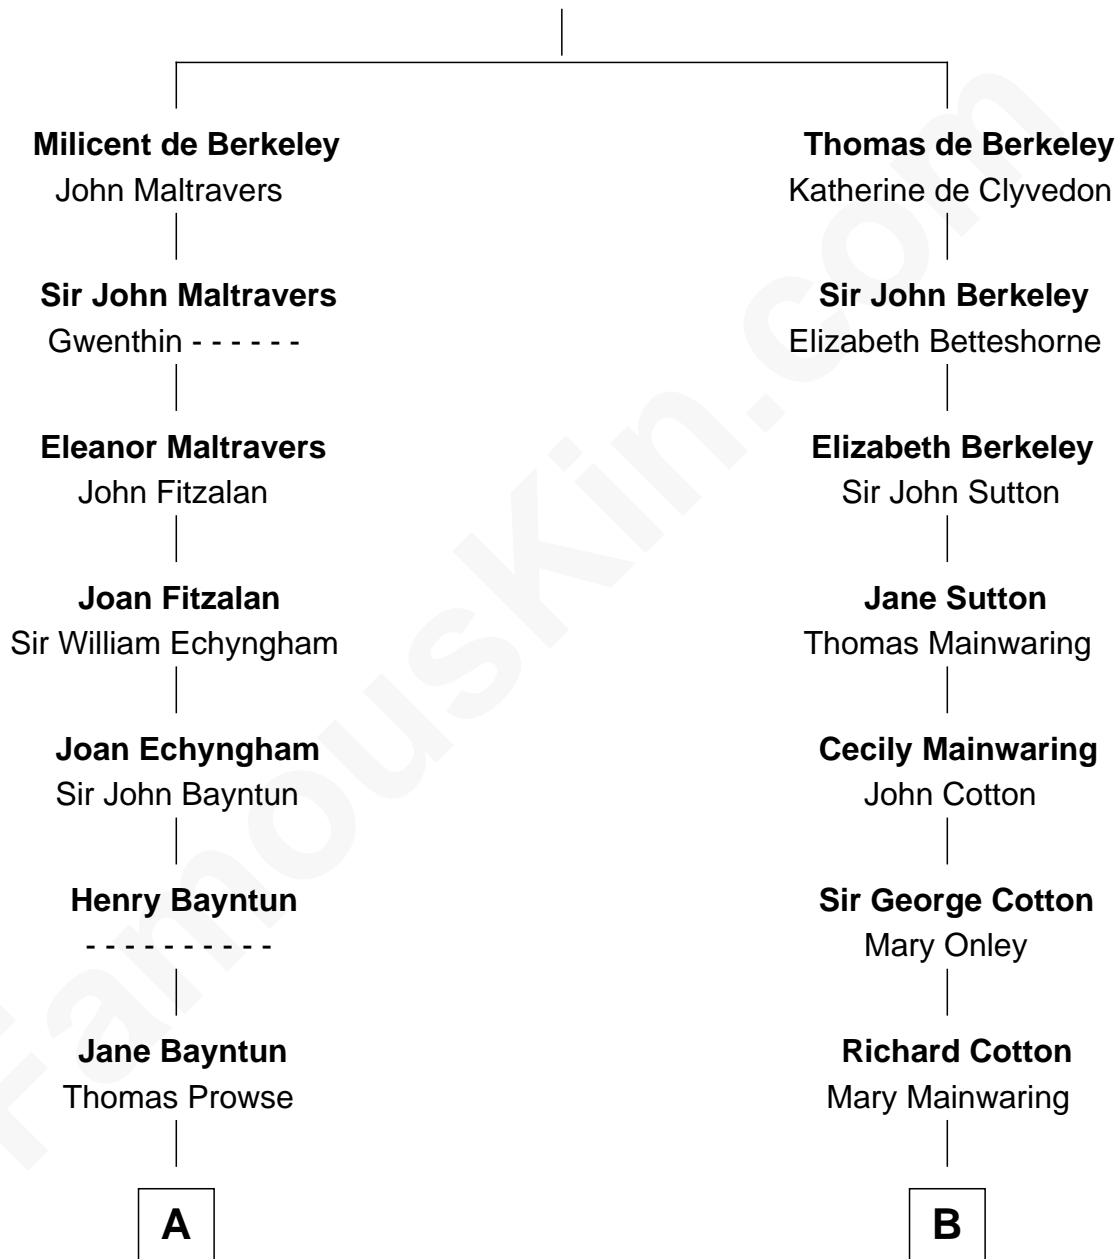

FamousKin.com

Relationship Chart of

Barbara (Pierce) Bush

First Lady of President George H.W. Bush

15th cousin 5 times removed of

Marjorie Post

Founder of General Foods

Sir Maurice de Berkeley

Eve la Zouche

C

Jonas James Pierce

Kate Pritzel

Scott Pierce

Mabel Marvin

Marvin Pierce

Pauline Robinson