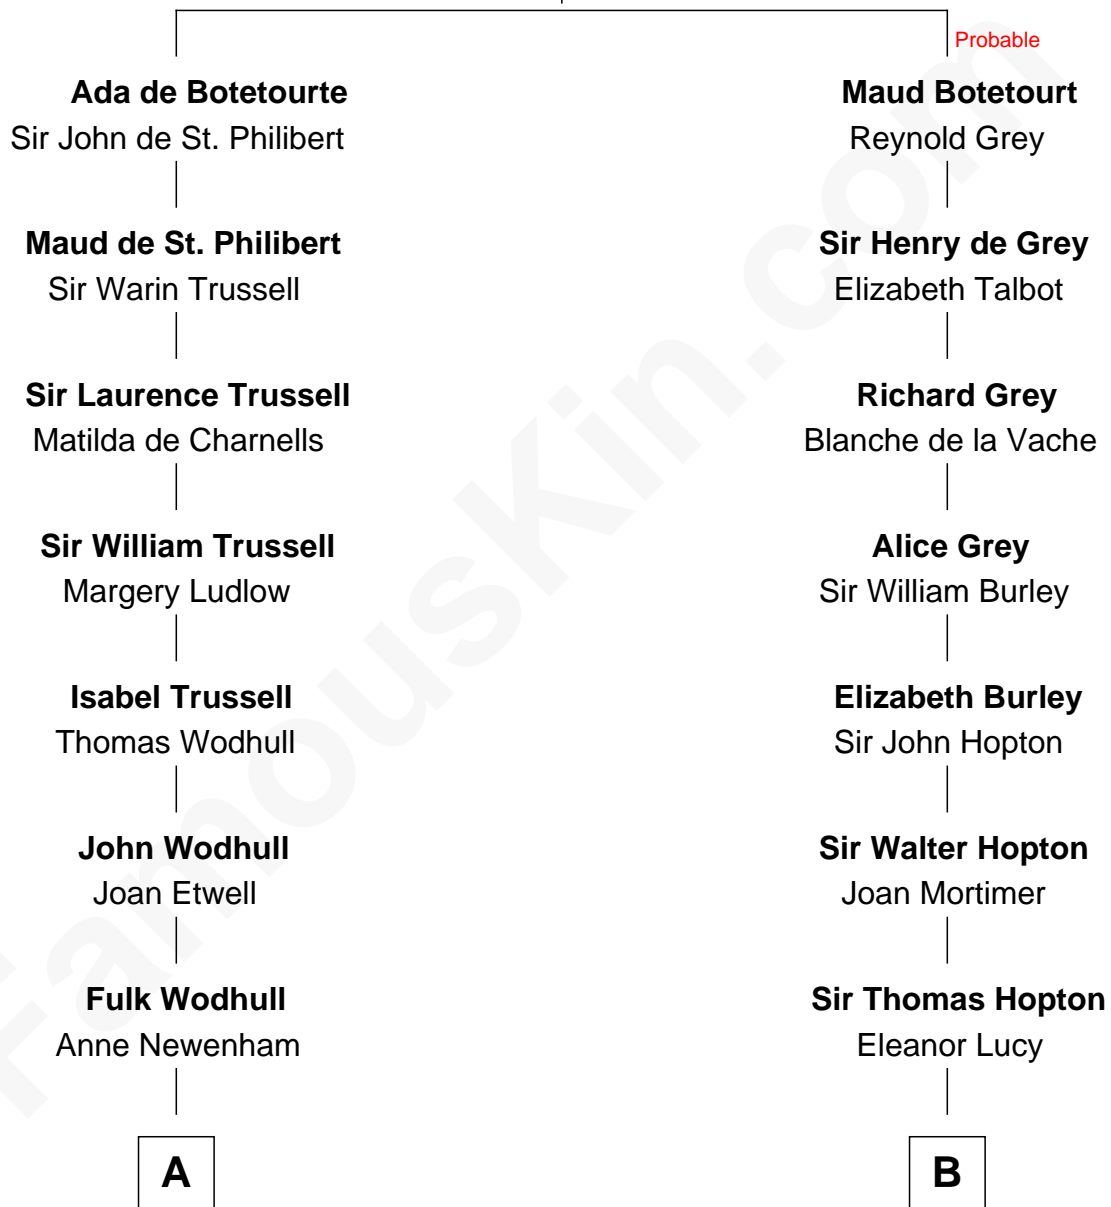

FamousKin.com

Relationship Chart of

Barbara (Pierce) Bush

First Lady of President George H.W. Bush

20th cousin 1 time removed of

C. W. Post

Founder of Post Cereals

John de Botetourte

Maud FitzThomas

C

Jonathan Haines
Mary Jane Sprague

Sarah Haines
Jacob Marion Flickinger

Lulu Dell Flickinger
James Edgar Robinson

Pauline Robinson
Marvin Pierce

Barbara (Pierce) Bush
First Lady of George H.W. Bush

D

Azel Lathrop
Elizabeth Hyde

Erastus Lathrop
Sarah Bailey

Caroline Cushman Lathrop
Charles Rollin Post

C. W. Post
Founder of Post Cereals