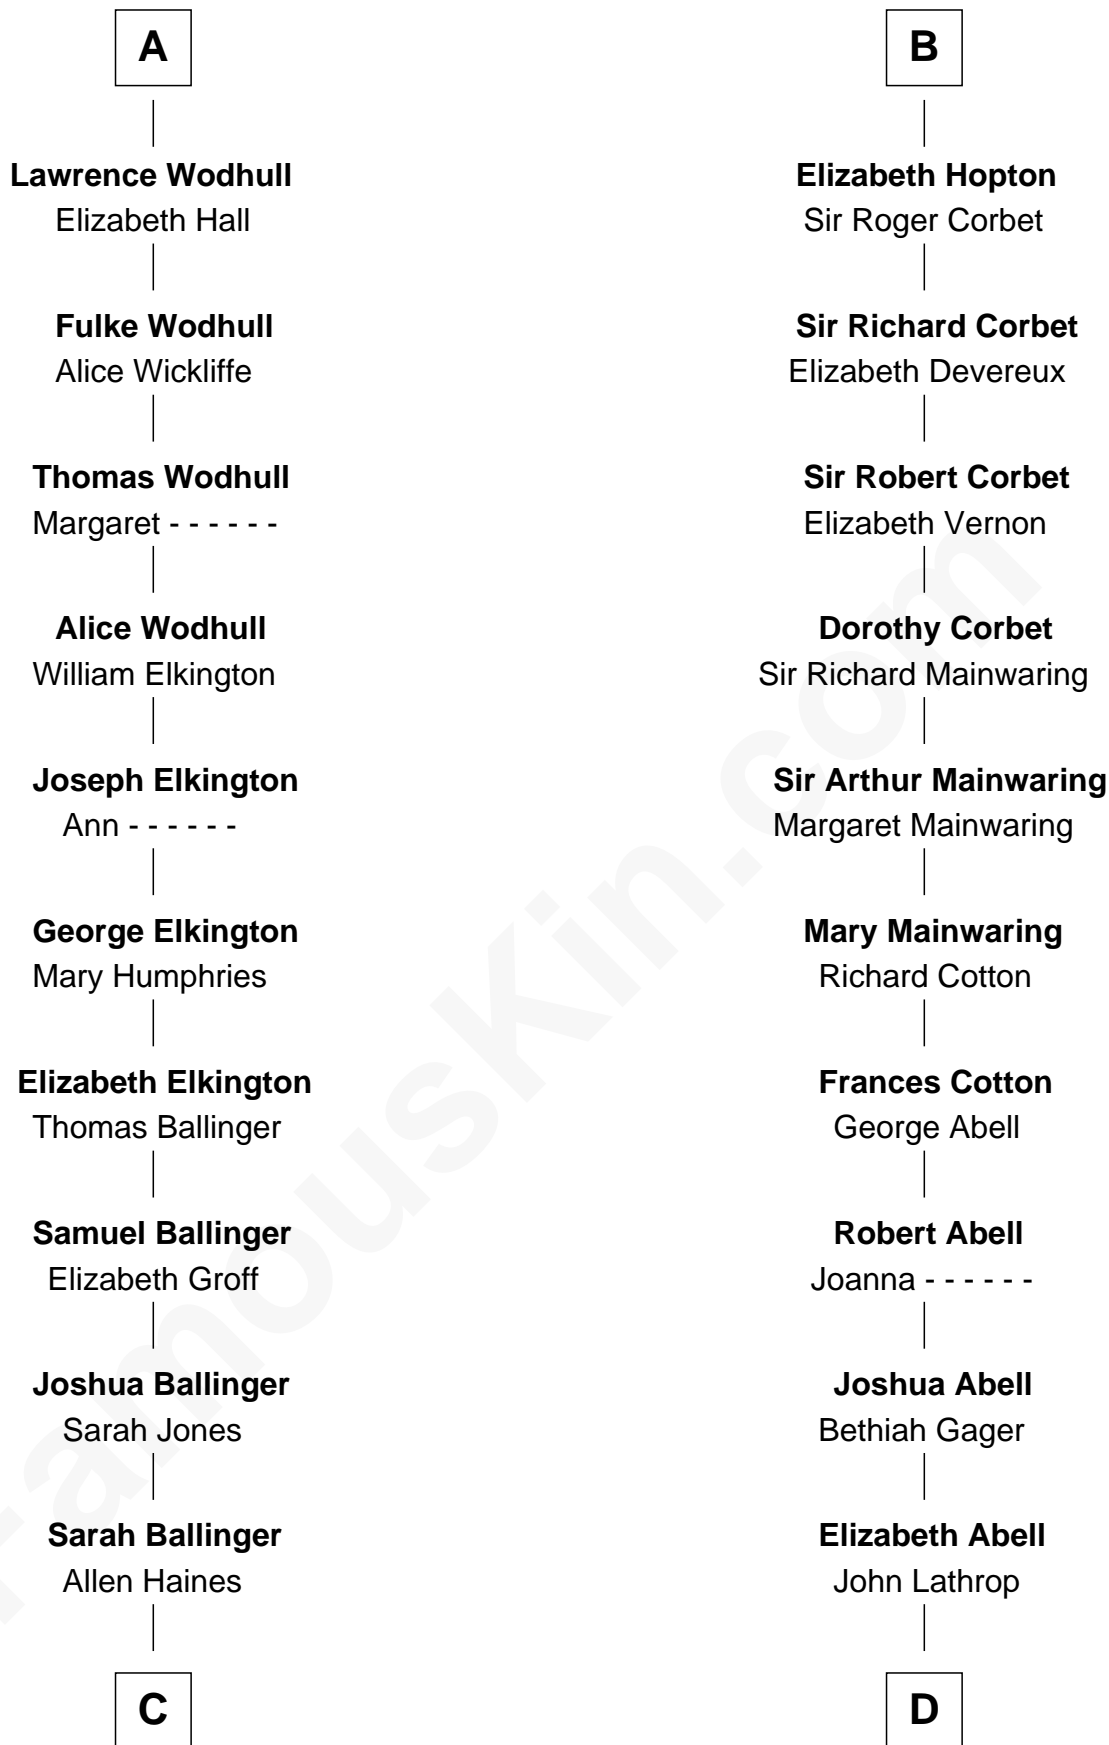

FamousKin.com

Relationship Chart of

Barbara (Pierce) Bush

First Lady of President George H.W. Bush

20th cousin 1 time removed of

C. W. Post

Founder of Post Cereals

John de Botetourte

Maud FitzThomas

C

Jonathan Haines
Mary Jane Sprague

Sarah Haines
Jacob Marion Flickinger

Lulu Dell Flickinger
James Edgar Robinson

Pauline Robinson
Marvin Pierce

Barbara (Pierce) Bush
First Lady of George H.W. Bush

D

Azel Lathrop
Elizabeth Hyde

Erastus Lathrop
Sarah Bailey

Caroline Cushman Lathrop
Charles Rollin Post

C. W. Post
Founder of Post Cereals