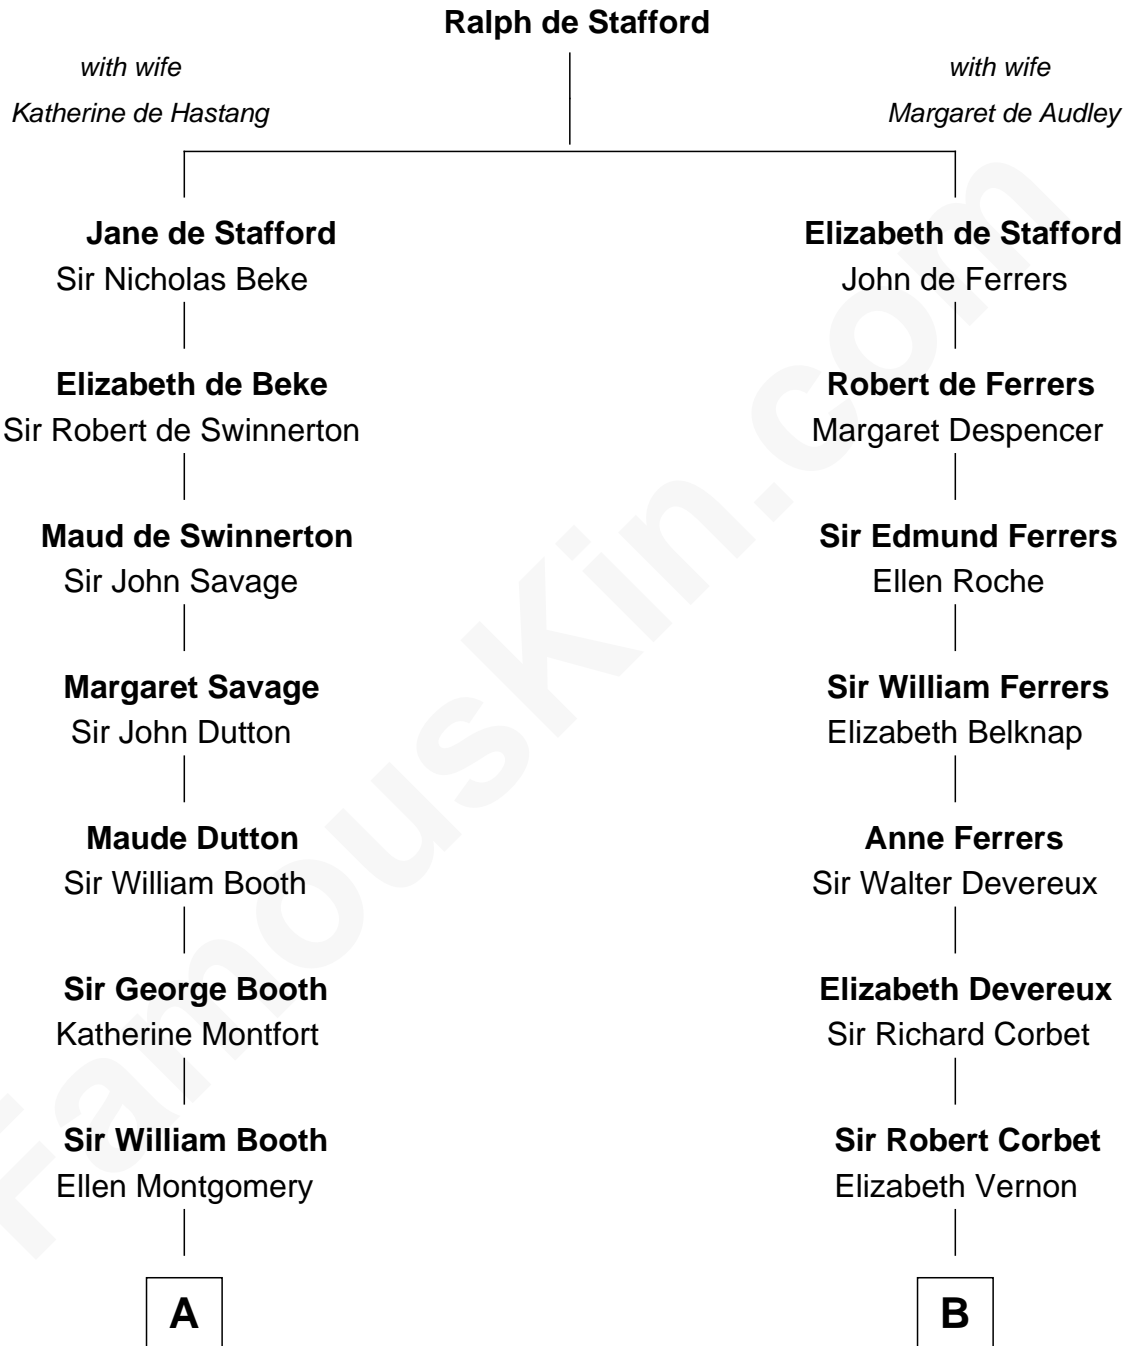

FamousKin.com

Relationship Chart of Barbara (Pierce) Bush

First Lady of President George H.W. Bush

17th cousin 3 times removed of

C. W. Post

Founder of Post Cereals

C

Jerome Place Marvin

Martha Ann Stokes

Mabel Marvin

Scott Pierce

Marvin Pierce

Pauline Robinson

Barbara (Pierce) Bush

First Lady of George H.W. Bush

FamousKin.com