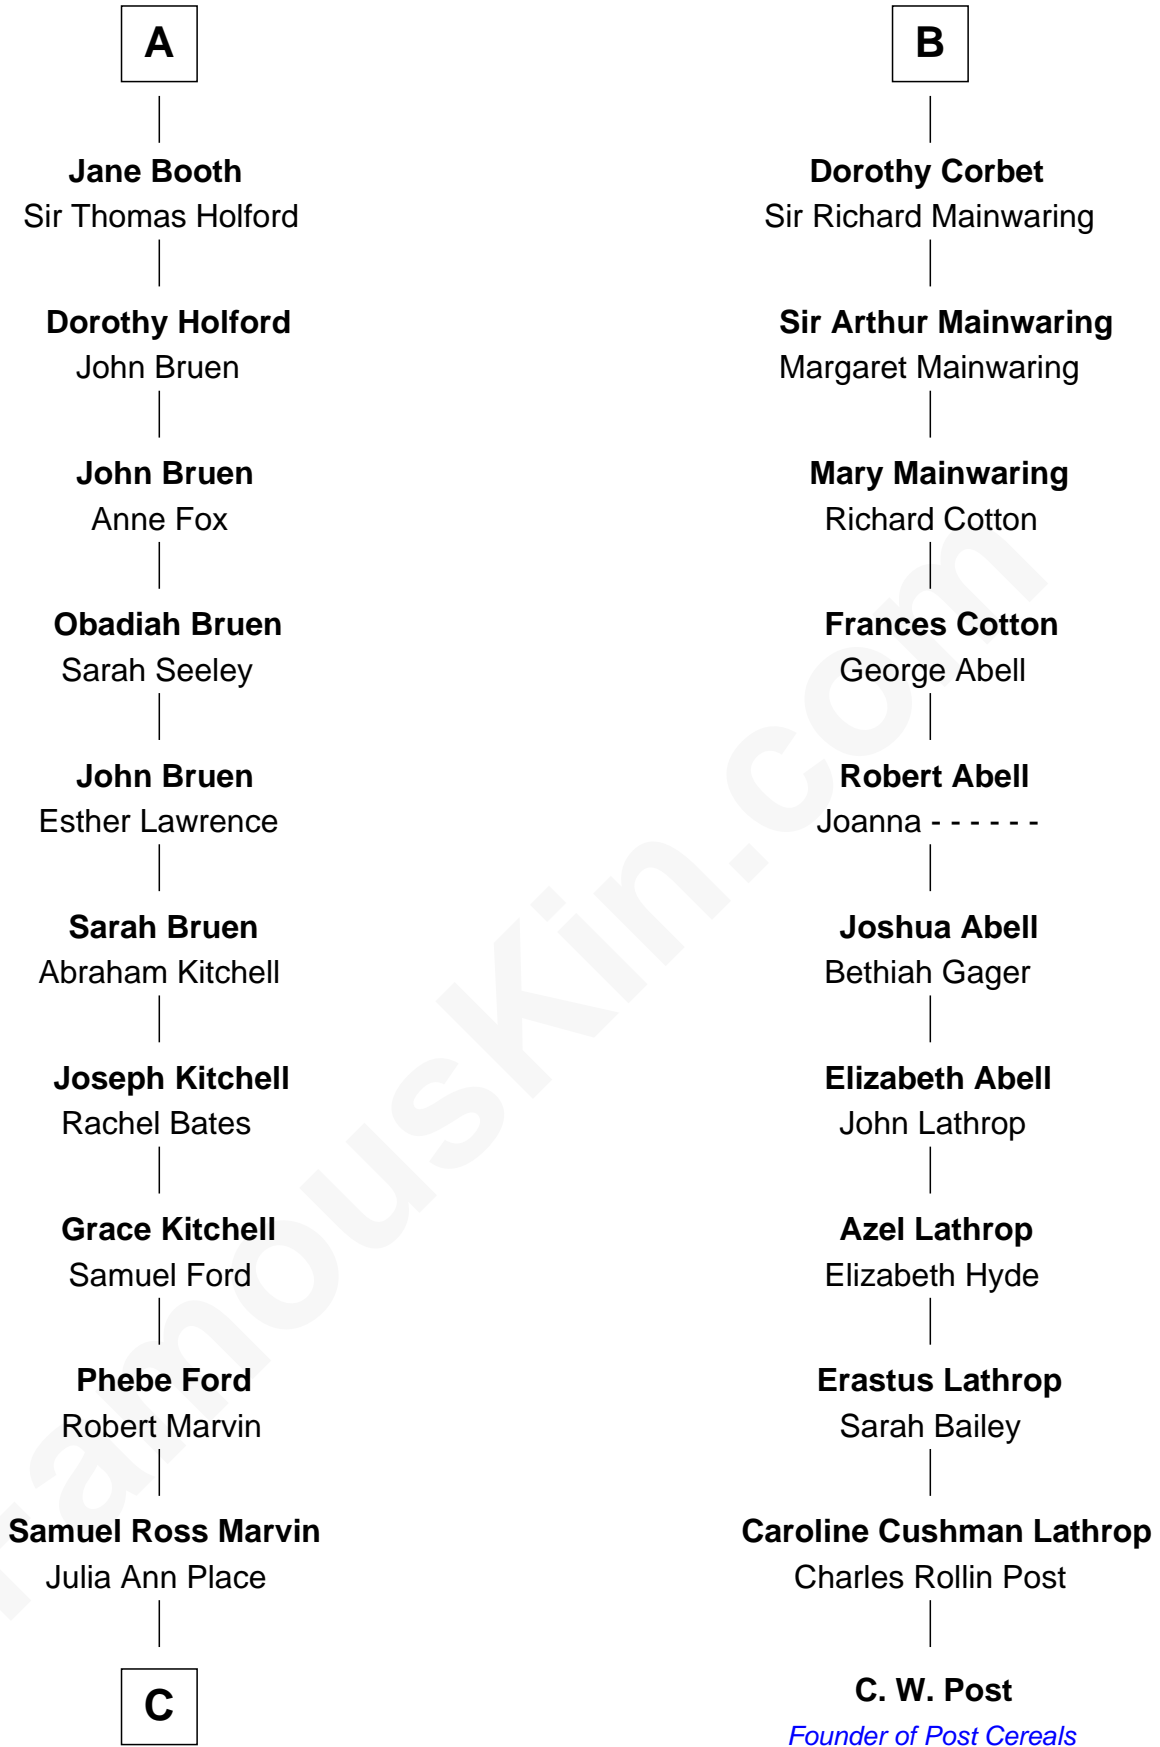

FamousKin.com

Relationship Chart of Barbara (Pierce) Bush

First Lady of President George H.W. Bush

17th cousin 3 times removed of

C. W. Post

Founder of Post Cereals

C

Jerome Place Marvin

Martha Ann Stokes

Mabel Marvin

Scott Pierce

Marvin Pierce

Pauline Robinson

Barbara (Pierce) Bush

First Lady of George H.W. Bush

FamousKin.com