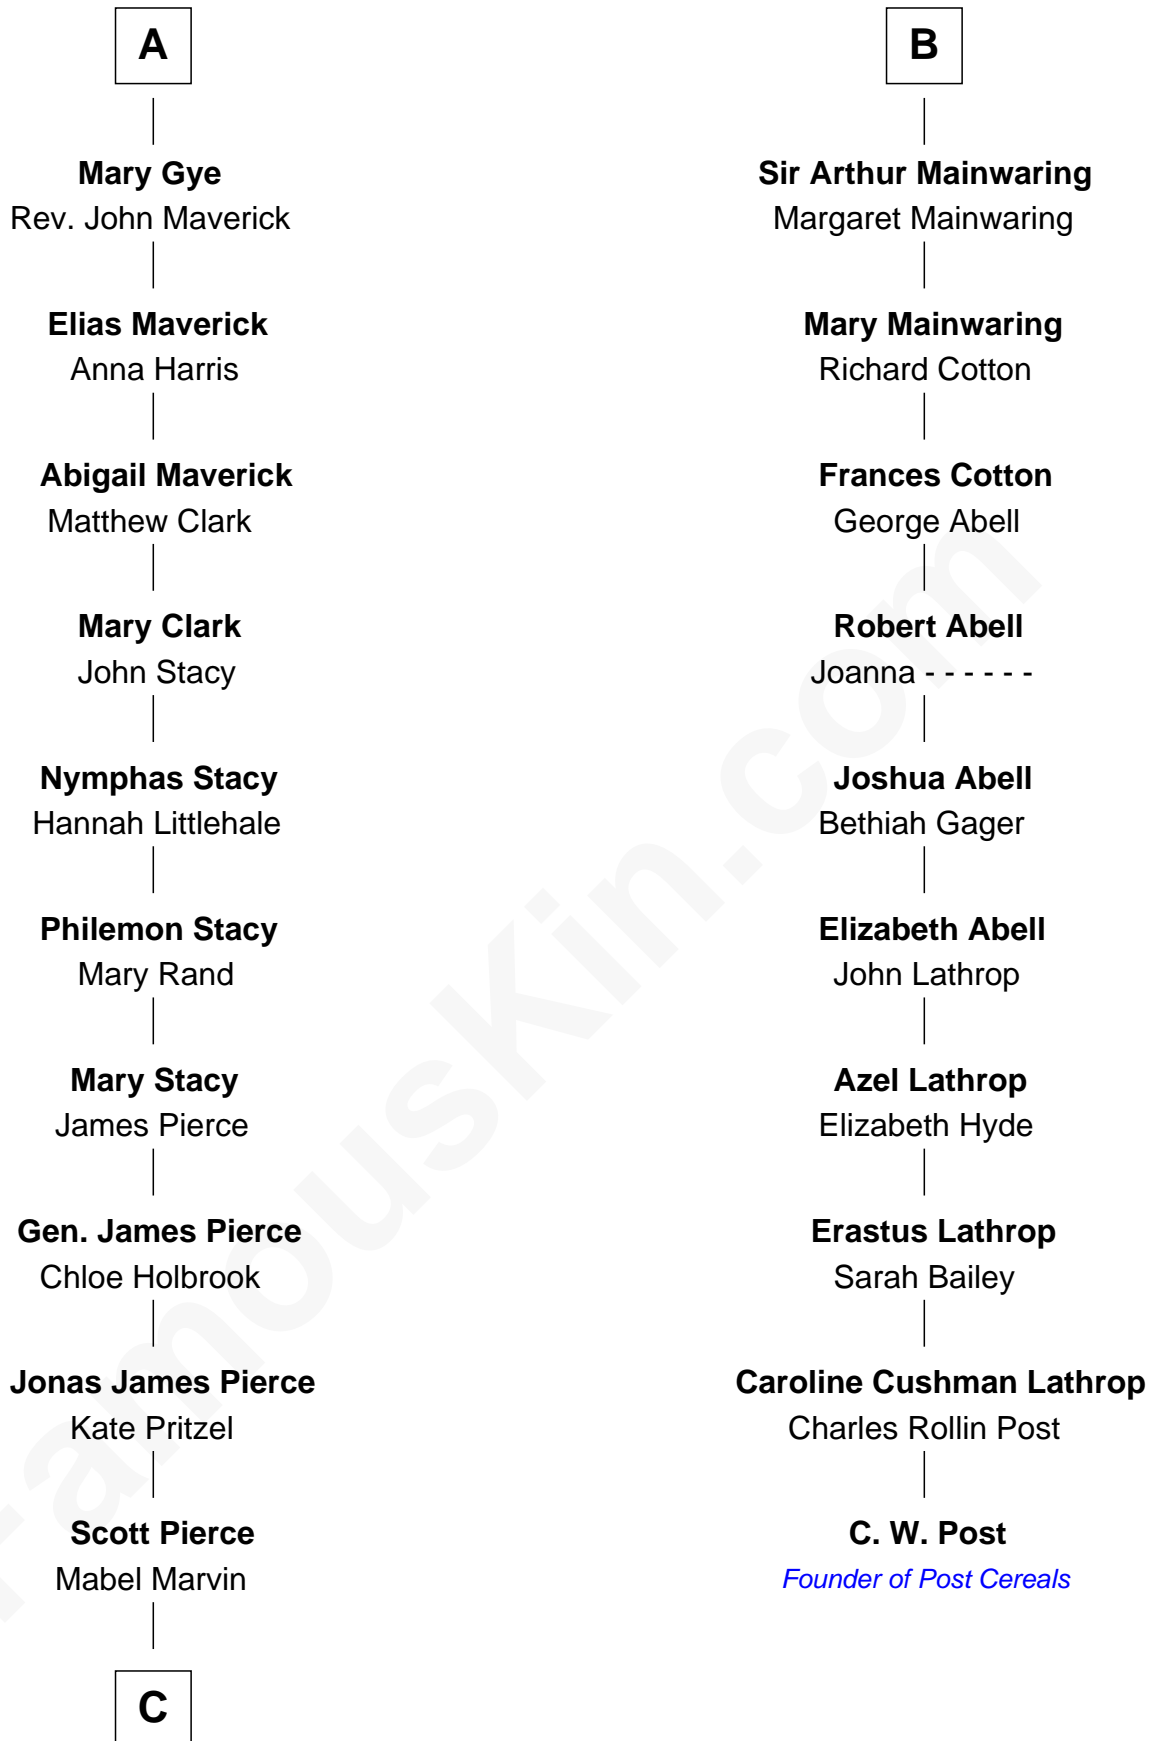

FamousKin.com

Relationship Chart of

Barbara (Pierce) Bush

First Lady of President George H.W. Bush

16th cousin 2 times removed of

C. W. Post

Founder of Post Cereals

C

—
Marvin Pierce
Pauline Robinson

—
Barbara (Pierce) Bush
First Lady of George H.W. Bush

FamousKin.com