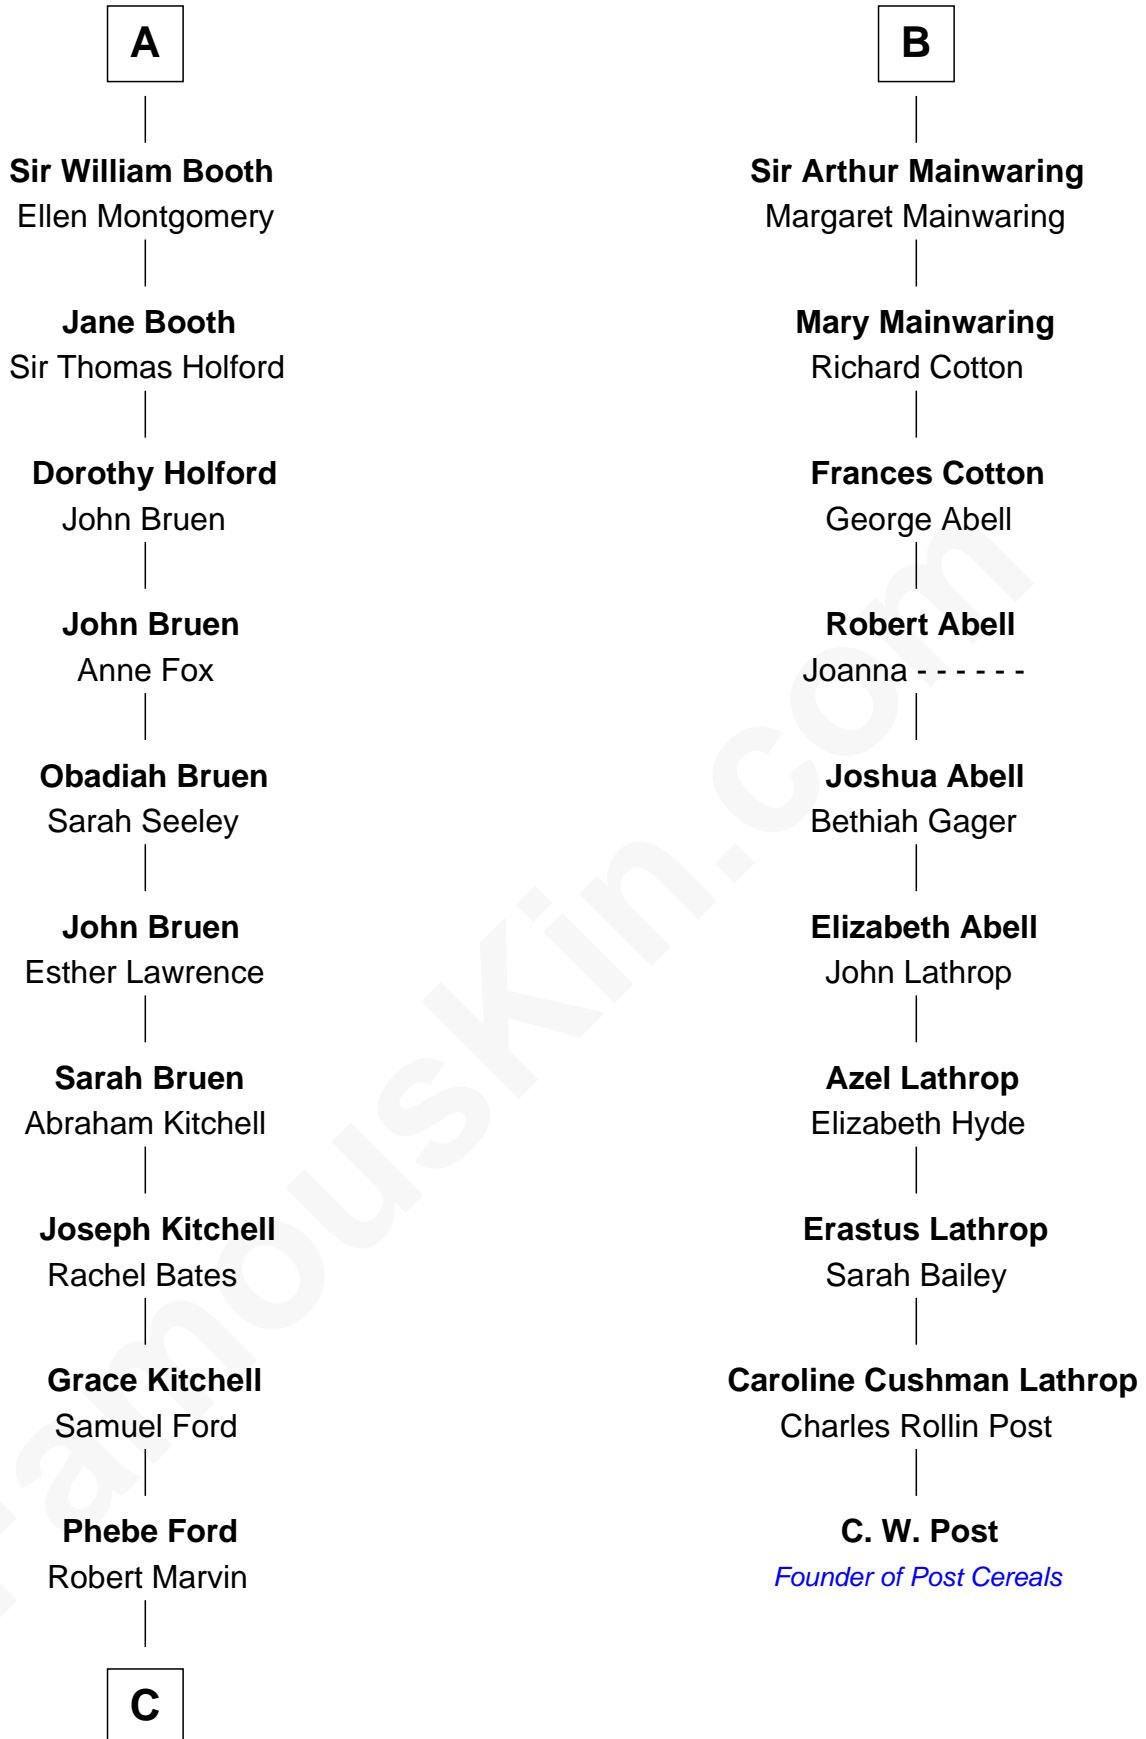

## Relationship Chart of

### Barbara (Pierce) Bush

*First Lady of President George H.W. Bush*

16th cousin 5 times removed of

**C. W. Post**

*Founder of Post Cereals*

**Guy de Beauchamp**

Alice de Toeni

**C**

—  
**Samuel Ross Marvin**

Julia Ann Place

—  
**Jerome Place Marvin**

Martha Ann Stokes

—  
**Mabel Marvin**

Scott Pierce

—  
**Marvin Pierce**

Pauline Robinson