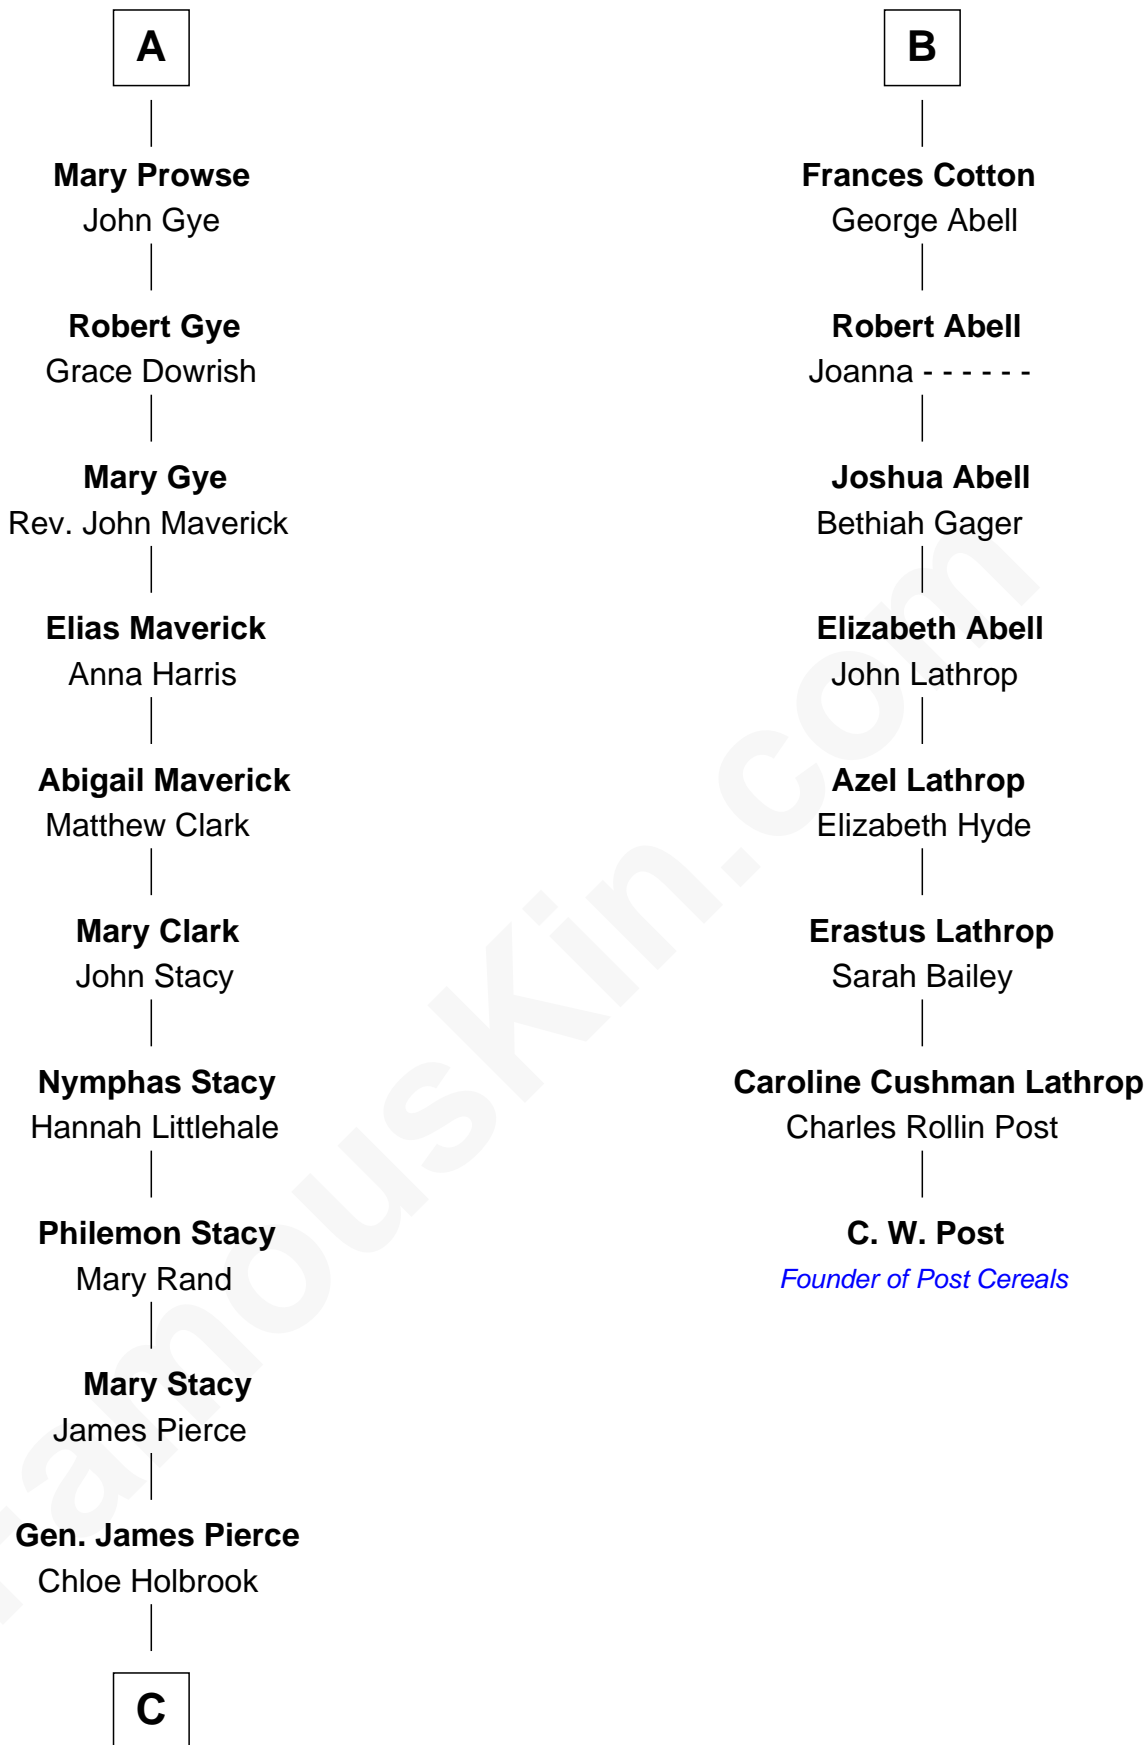

FamousKin.com

Relationship Chart of

Barbara (Pierce) Bush

First Lady of President George H.W. Bush

14th cousin 6 times removed of

C. W. Post

Founder of Post Cereals

Sir Maurice de Berkeley

Eve la Zouche

C

—
Jonas James Pierce

Kate Pritzel

—
Scott Pierce

Mabel Marvin

—
Marvin Pierce

Pauline Robinson

—
Barbara (Pierce) Bush

First Lady of George H.W. Bush

FamousKin.com