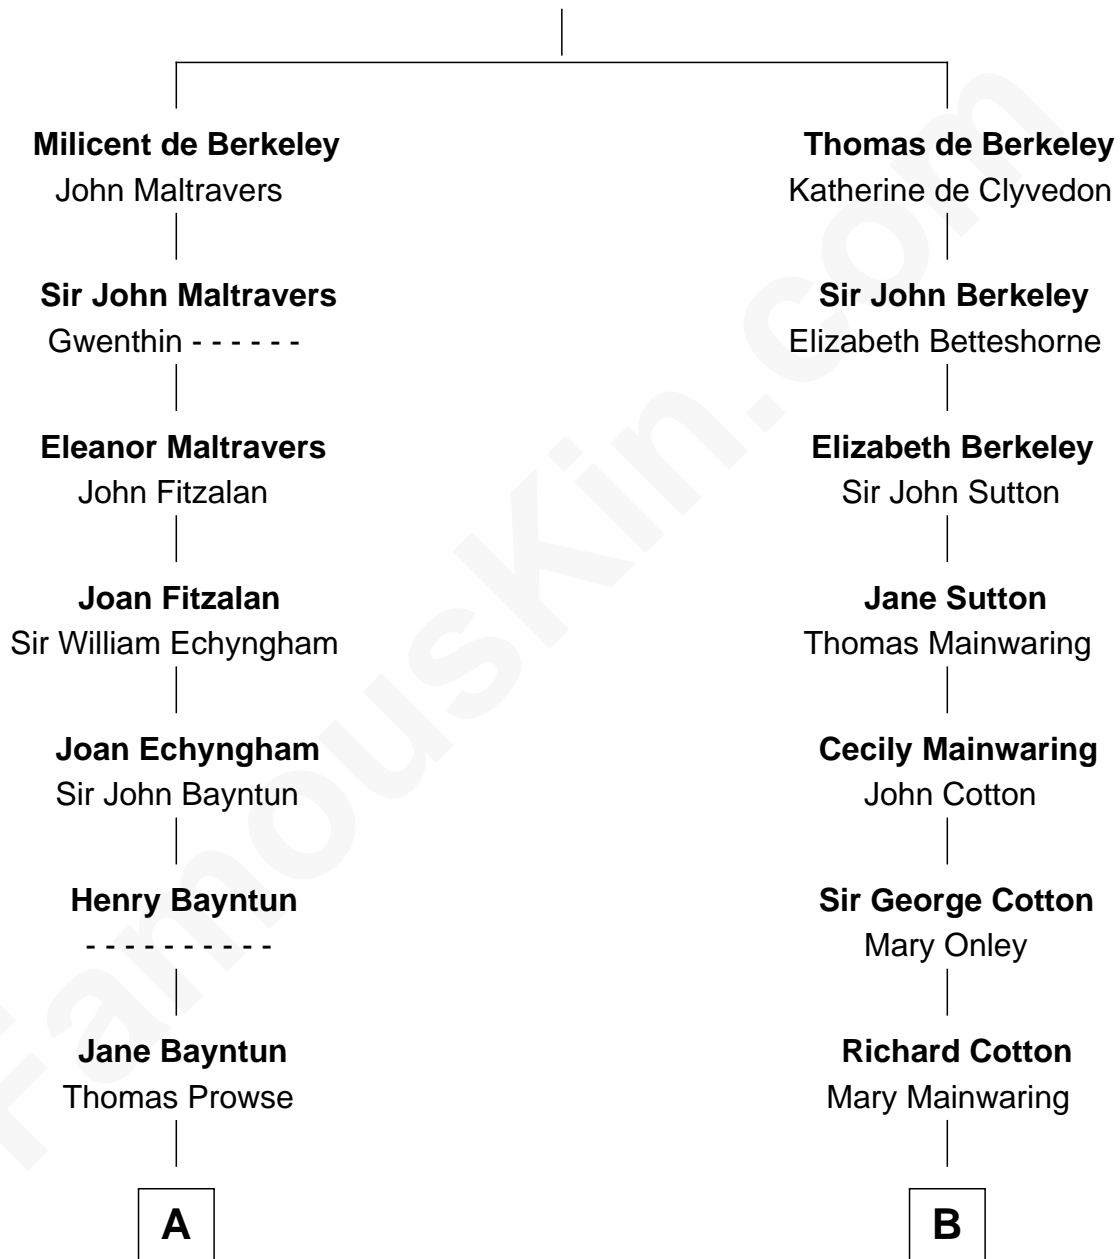

FamousKin.com

Relationship Chart of

Barbara (Pierce) Bush

First Lady of President George H.W. Bush

14th cousin 6 times removed of

C. W. Post

Founder of Post Cereals

Sir Maurice de Berkeley

Eve la Zouche

C

—
Jonas James Pierce

Kate Pritzel

—
Scott Pierce

Mabel Marvin

—
Marvin Pierce

Pauline Robinson

—
Barbara (Pierce) Bush

First Lady of George H.W. Bush

FamousKin.com