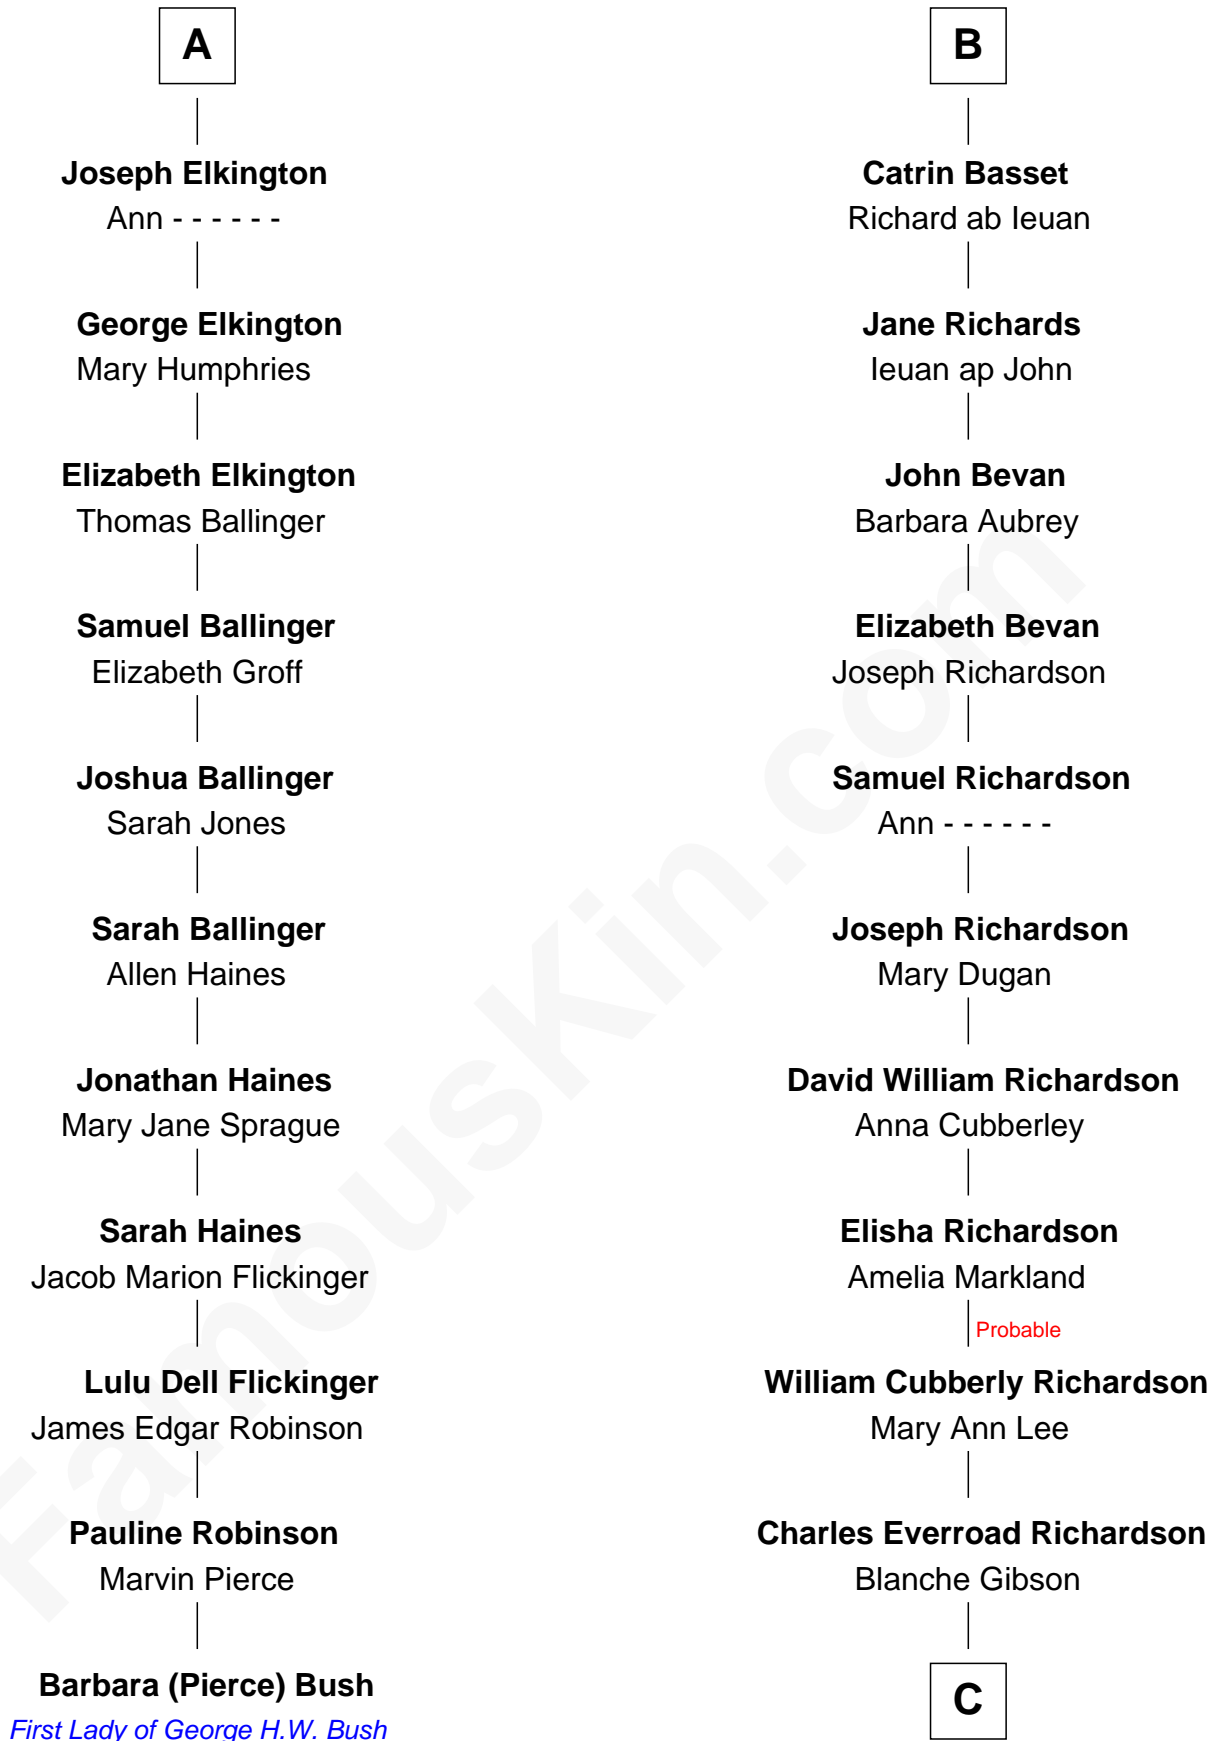

FamousKin.com

Relationship Chart of

Barbara (Pierce) Bush

First Lady of President George H.W. Bush

17th cousin 2 times removed of

Sally Ride

1st American Woman in Space

Sir William Trussell

Margery Ludlow

C

—
Jennie Mae Richardson

Thomas Vernam Ride

—
Dale Burdell Ride

Carol Joyce Anderson

—
Sally Ride

1st American Woman in Space