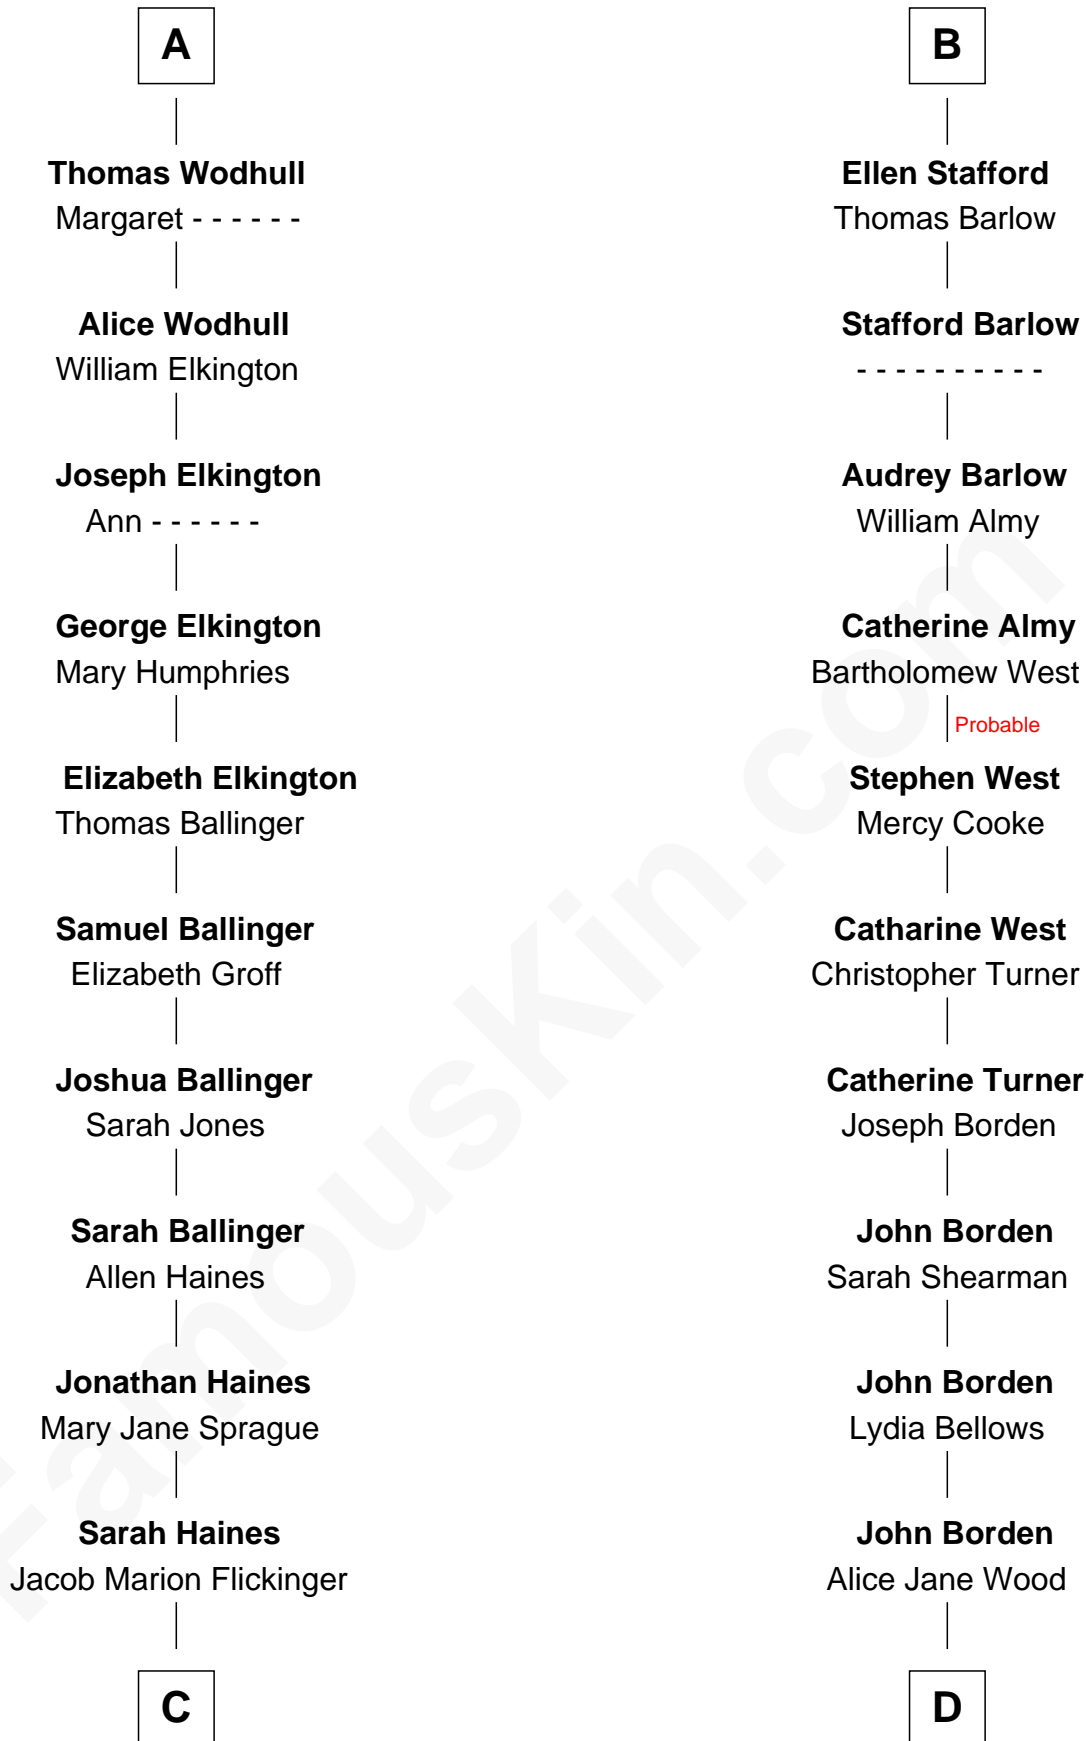

**FamousKin.com**  
**Relationship Chart of**  
**Barbara (Pierce) Bush**

*First Lady of President George H.W. Bush*

19th cousin 1 time removed of

**Adlai Stevenson III**  
*U.S. Senator from Illinois*

**C**

**Lulu Dell Flickinger**  
James Edgar Robinson

**Pauline Robinson**  
Marvin Pierce

**Barbara (Pierce) Bush**  
*First Lady of George H.W. Bush*

**D**

**William Borden**  
Mary DeGama Whiting

**John Borden**  
Ellen Wallace Waller

**Ellen Borden**  
Adlai Ewing Stevenson

**Adlai Stevenson III**  
*U.S. Senator from Illinois*

FamousKin.com