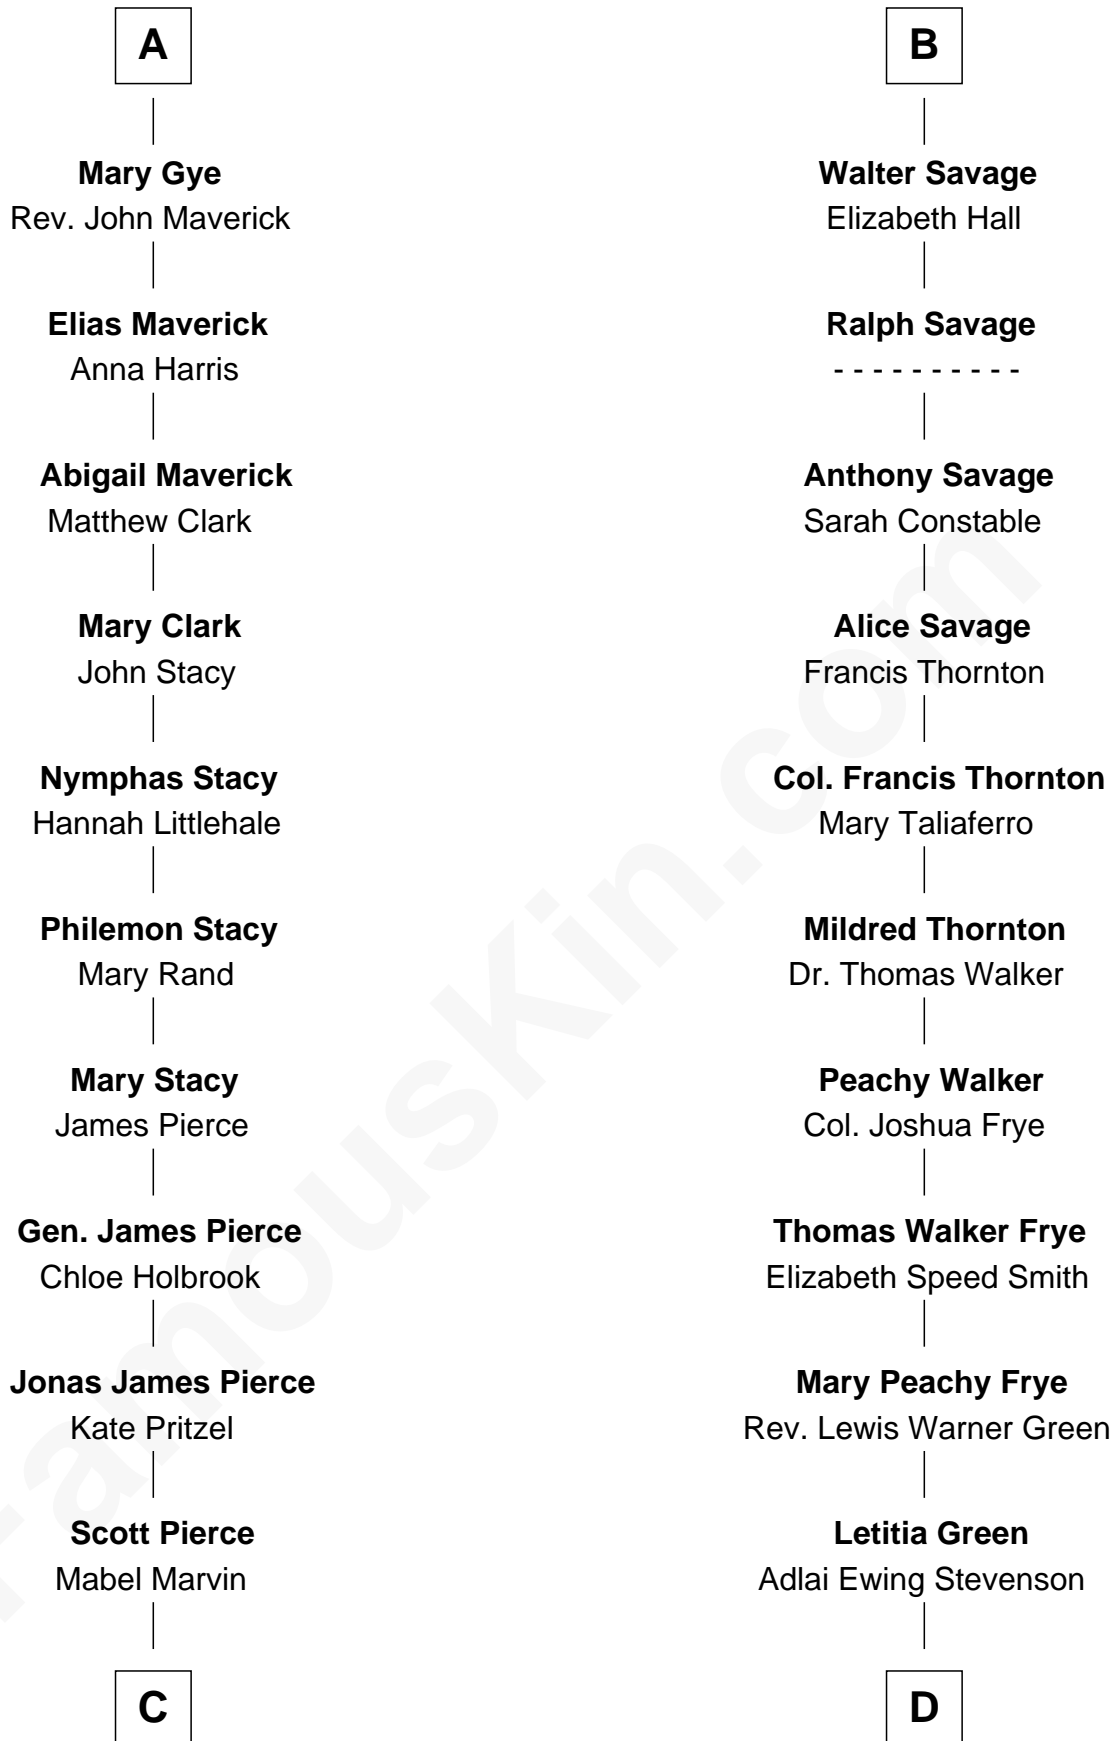

## Relationship Chart of

### Barbara (Pierce) Bush

*First Lady of President George H.W. Bush*

18th cousin 1 time removed of

**Adlai Stevenson III**  
*U.S. Senator from Illinois*

**C**

**Marvin Pierce**  
Pauline Robinson

**Barbara (Pierce) Bush**  
*First Lady of George H.W. Bush*

**D**

**Lewis Green Stevenson**  
Helen Louise Davis

**Adlai Ewing Stevenson**  
Ellen Borden

**Adlai Stevenson III**  
*U.S. Senator from Illinois*

FamousKin.com