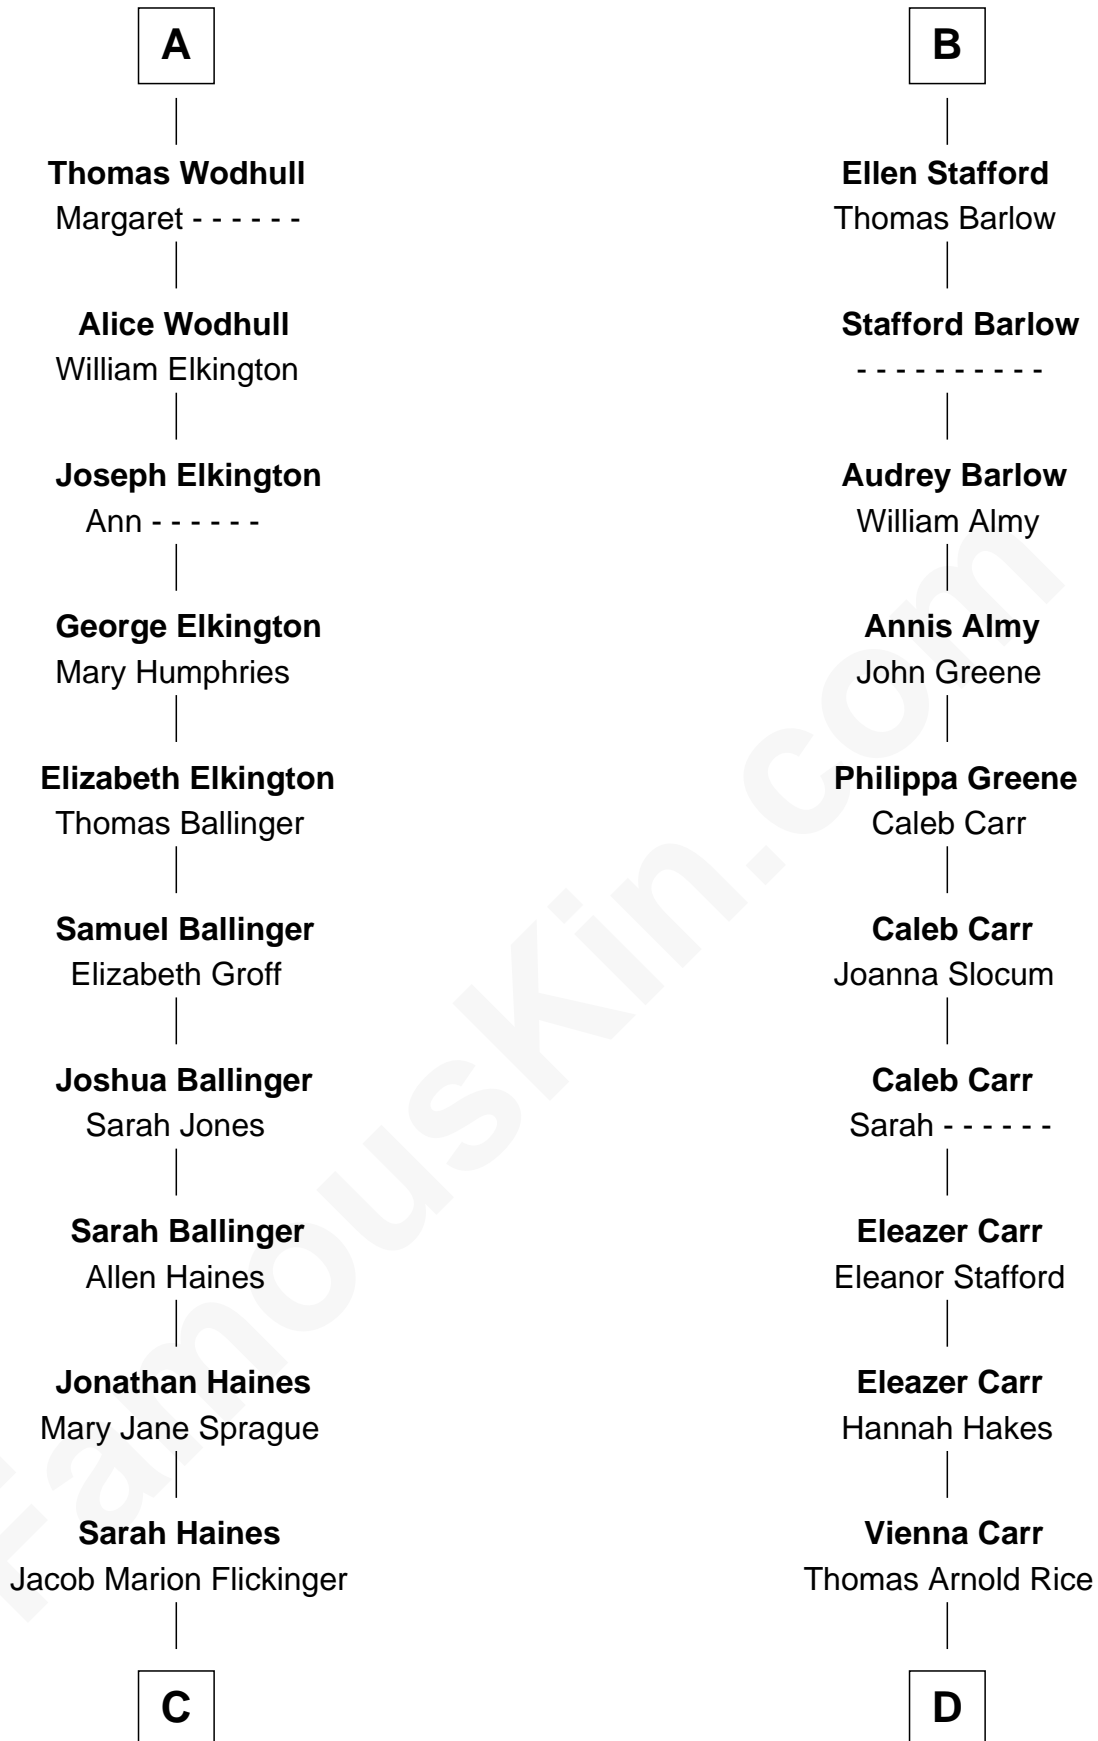

FamousKin.com
Relationship Chart of
Barbara (Pierce) Bush

First Lady of President George H.W. Bush

19th cousin 1 time removed of

Charlie Munger

Vice-Chairman of Berkshire Hathaway

C

Lulu Dell Flickinger
James Edgar Robinson

Pauline Robinson
Marvin Pierce

Barbara (Pierce) Bush
First Lady of George H.W. Bush

D

Caroline A. Rice
William H. Ingham

Helen Vienna Ingham
Charles W. Russell

Florence V. Russell
Alfred Case Munger

Charlie Munger
Vice-Chairman of Berkshire Hathaway