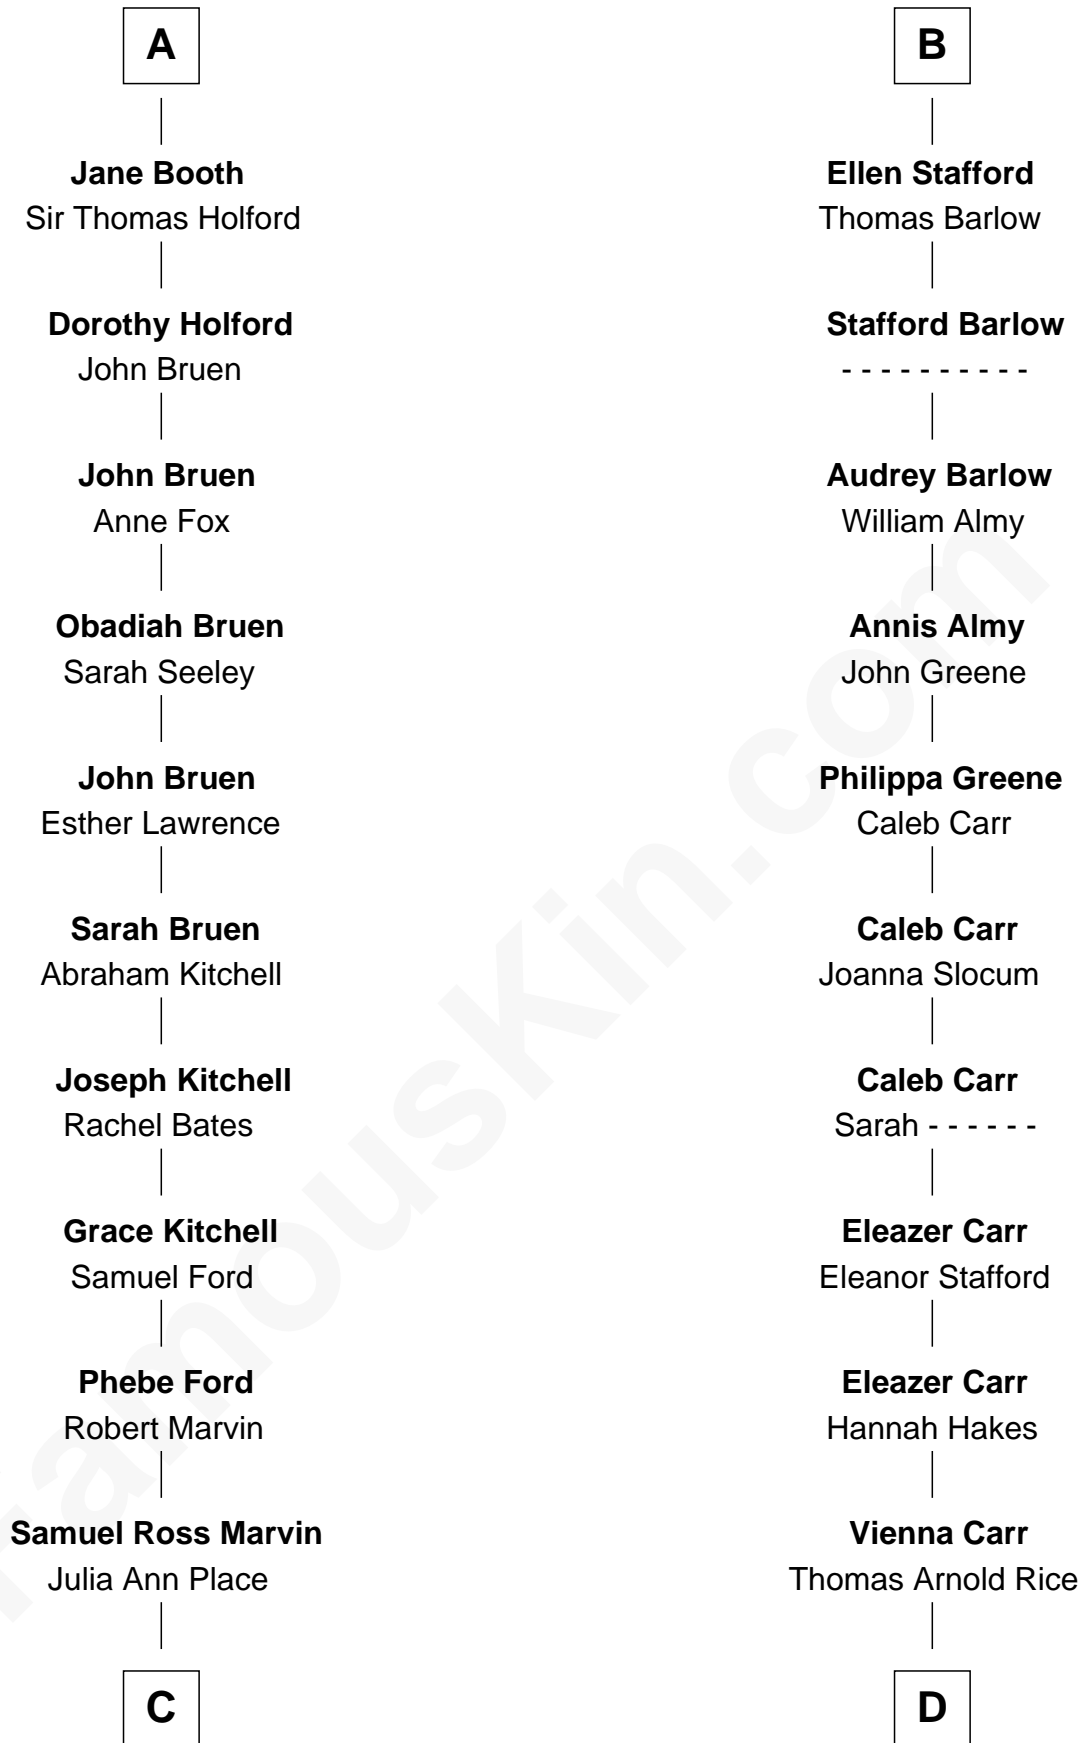

FamousKin.com

Relationship Chart of

Barbara (Pierce) Bush

First Lady of President George H.W. Bush

20th cousin of

Charlie Munger

Vice-Chairman of Berkshire Hathaway

C

Jerome Place Marvin

Martha Ann Stokes

Mabel Marvin

Scott Pierce

Marvin Pierce

Pauline Robinson

Barbara (Pierce) Bush

First Lady of George H.W. Bush

D

Caroline A. Rice

William H. Ingham

Helen Vienna Ingham

Charles W. Russell

Florence V. Russell

Alfred Case Munger

Charlie Munger