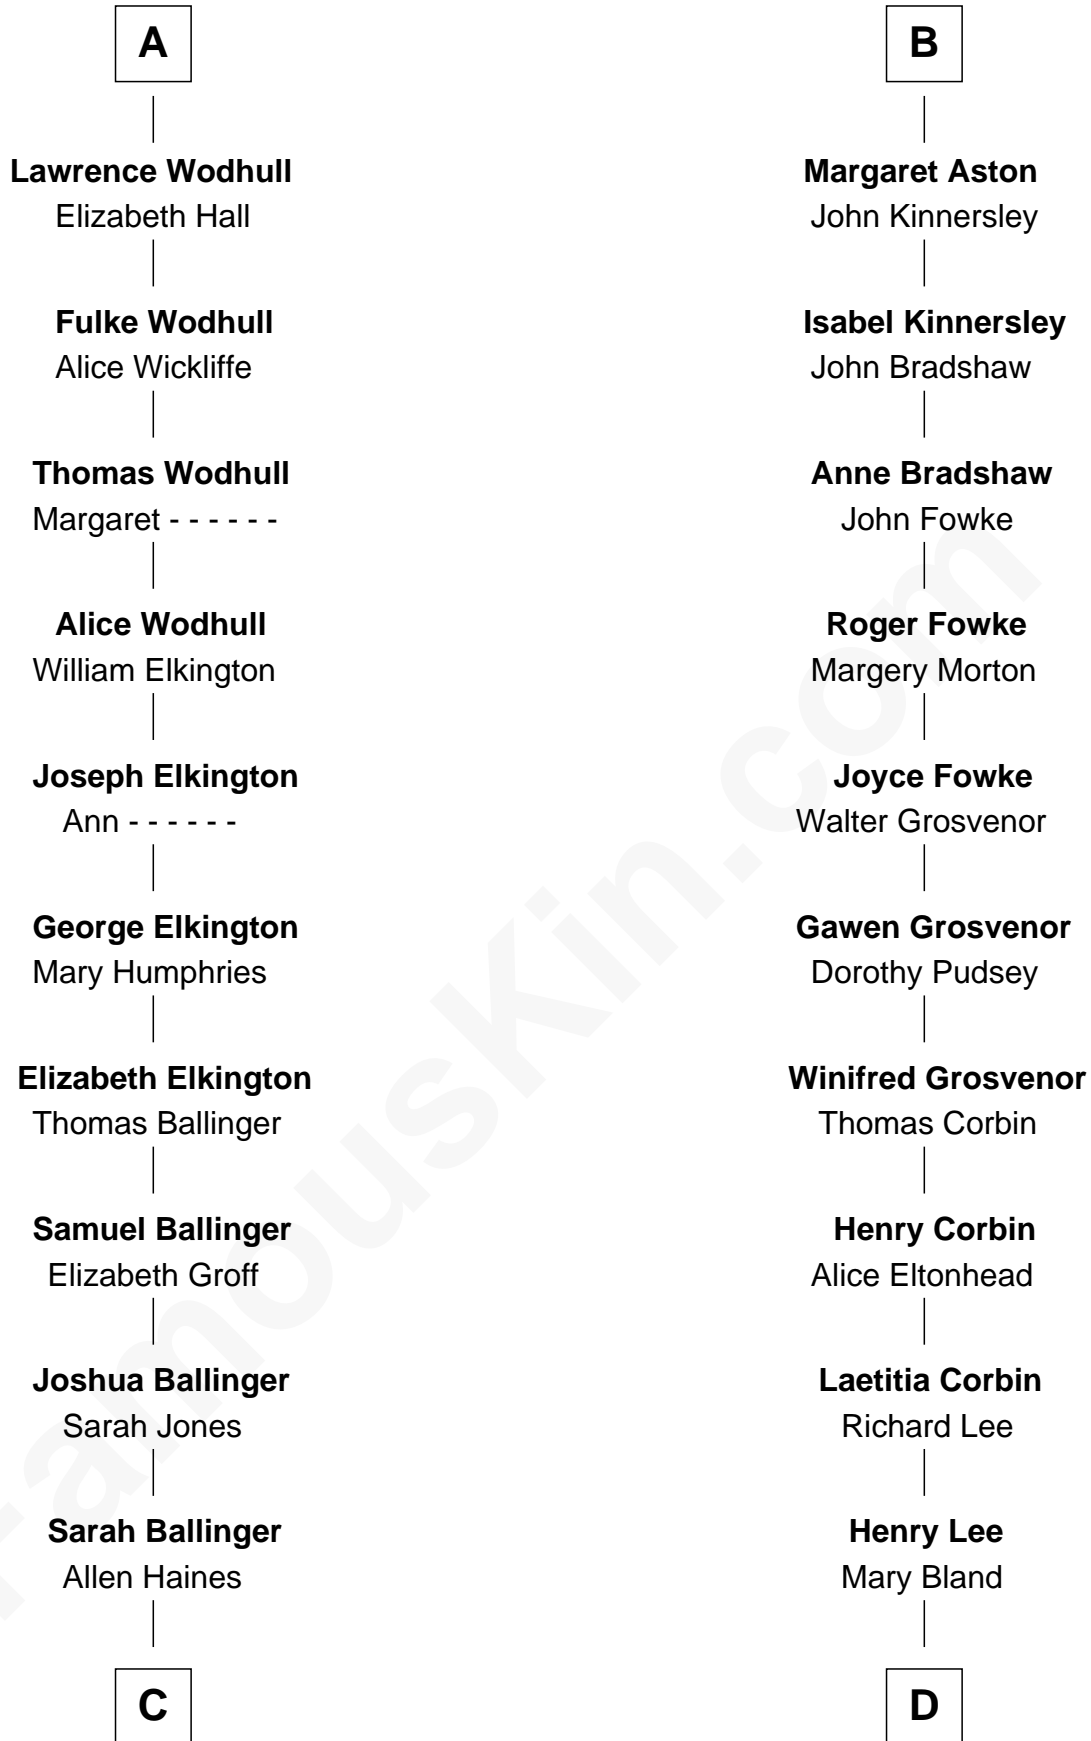

FamousKin.com

Relationship Chart of

Barbara (Pierce) Bush

First Lady of President George H.W. Bush

18th cousin 3 times removed of

Henry Lee III

9th Governor of Virginia

John de Botetourte

John Wodhull
Joan Etwell

Fulk Wodhull
Anne Newenham

A

Thomas de Botetourte
Joan de Somery

John de Botetourte
Joyce la Zouche de Mortimer

Joyce de Botetourte
Sir Baldwin Freville

Sir Baldwin Freville
Maude le Scrope

Joyce Freville
Sir Roger Aston

Sir Robert Aston
Isabel Brereton

John Aston
Elizabeth Delves

B

C

Jonathan Haines
Mary Jane Sprague

Sarah Haines
Jacob Marion Flickinger

Lulu Dell Flickinger
James Edgar Robinson