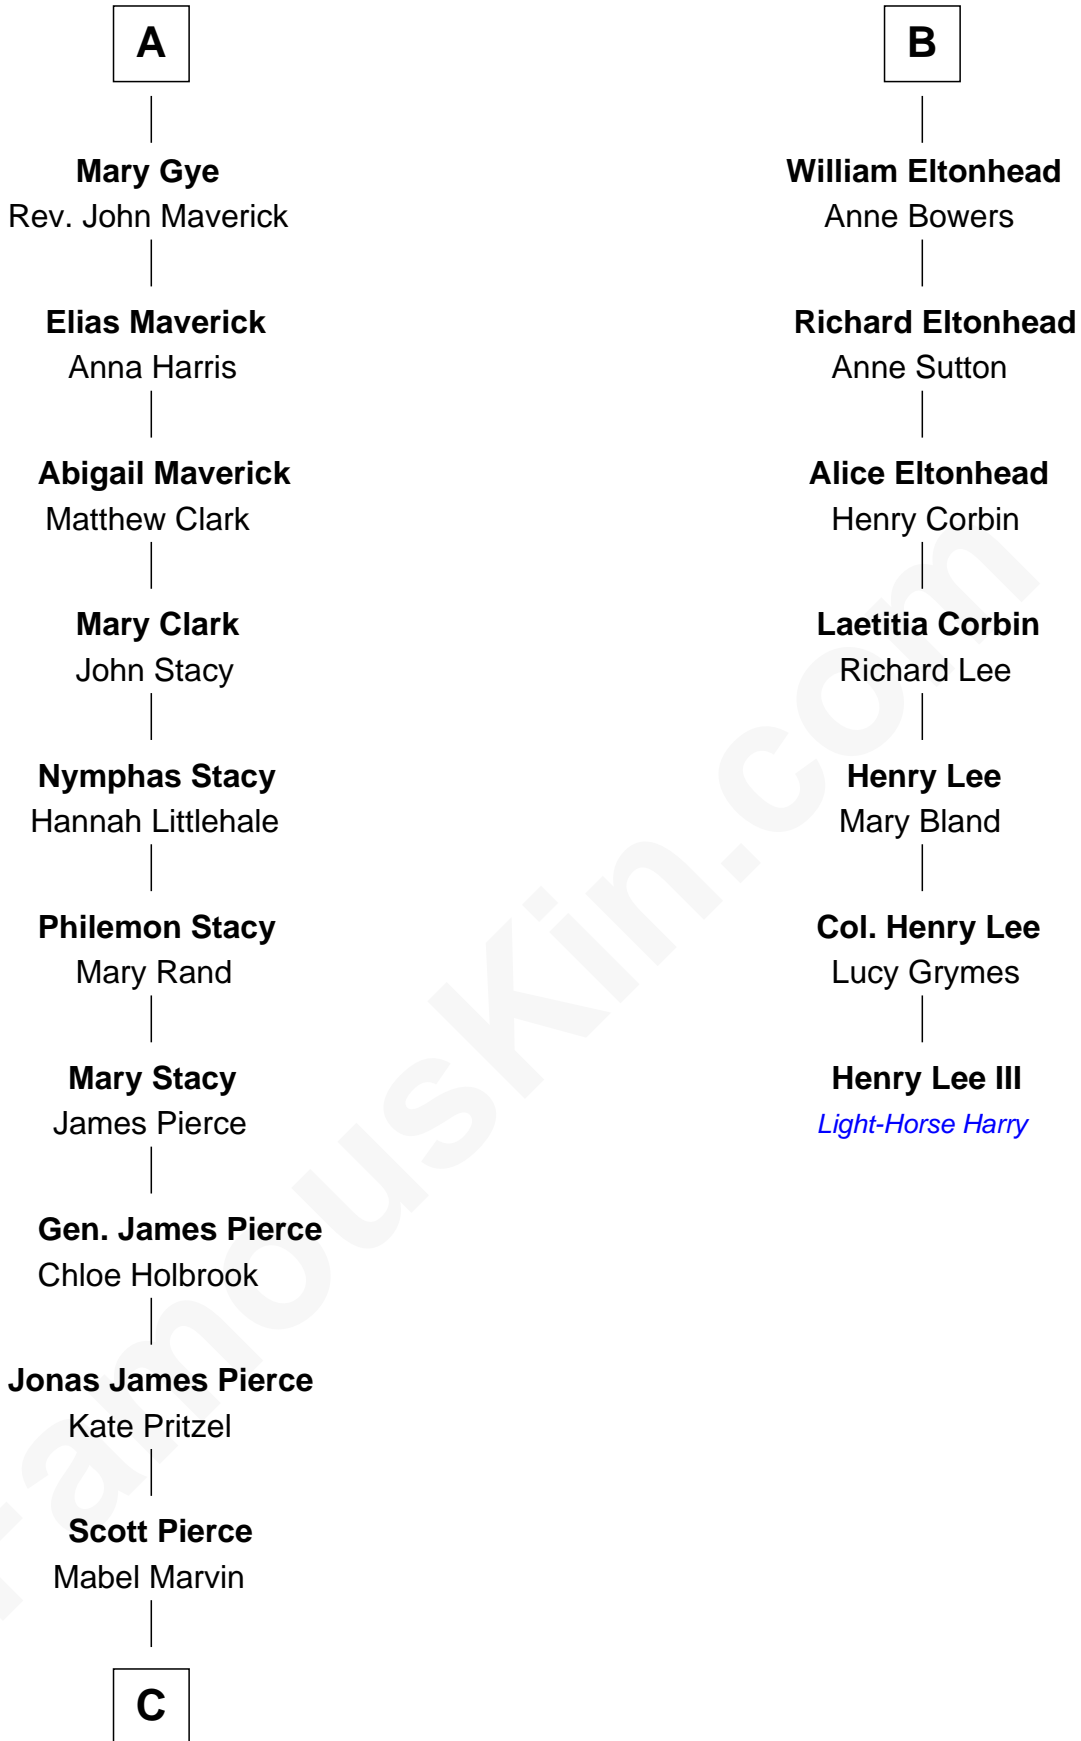

FamousKin.com

Relationship Chart of

Barbara (Pierce) Bush

First Lady of President George H.W. Bush

13th cousin 5 times removed of

Henry Lee III

9th Governor of Virginia

C

Marvin Pierce
Pauline Robinson

Barbara (Pierce) Bush
First Lady of George H.W. Bush

FamousKin.com