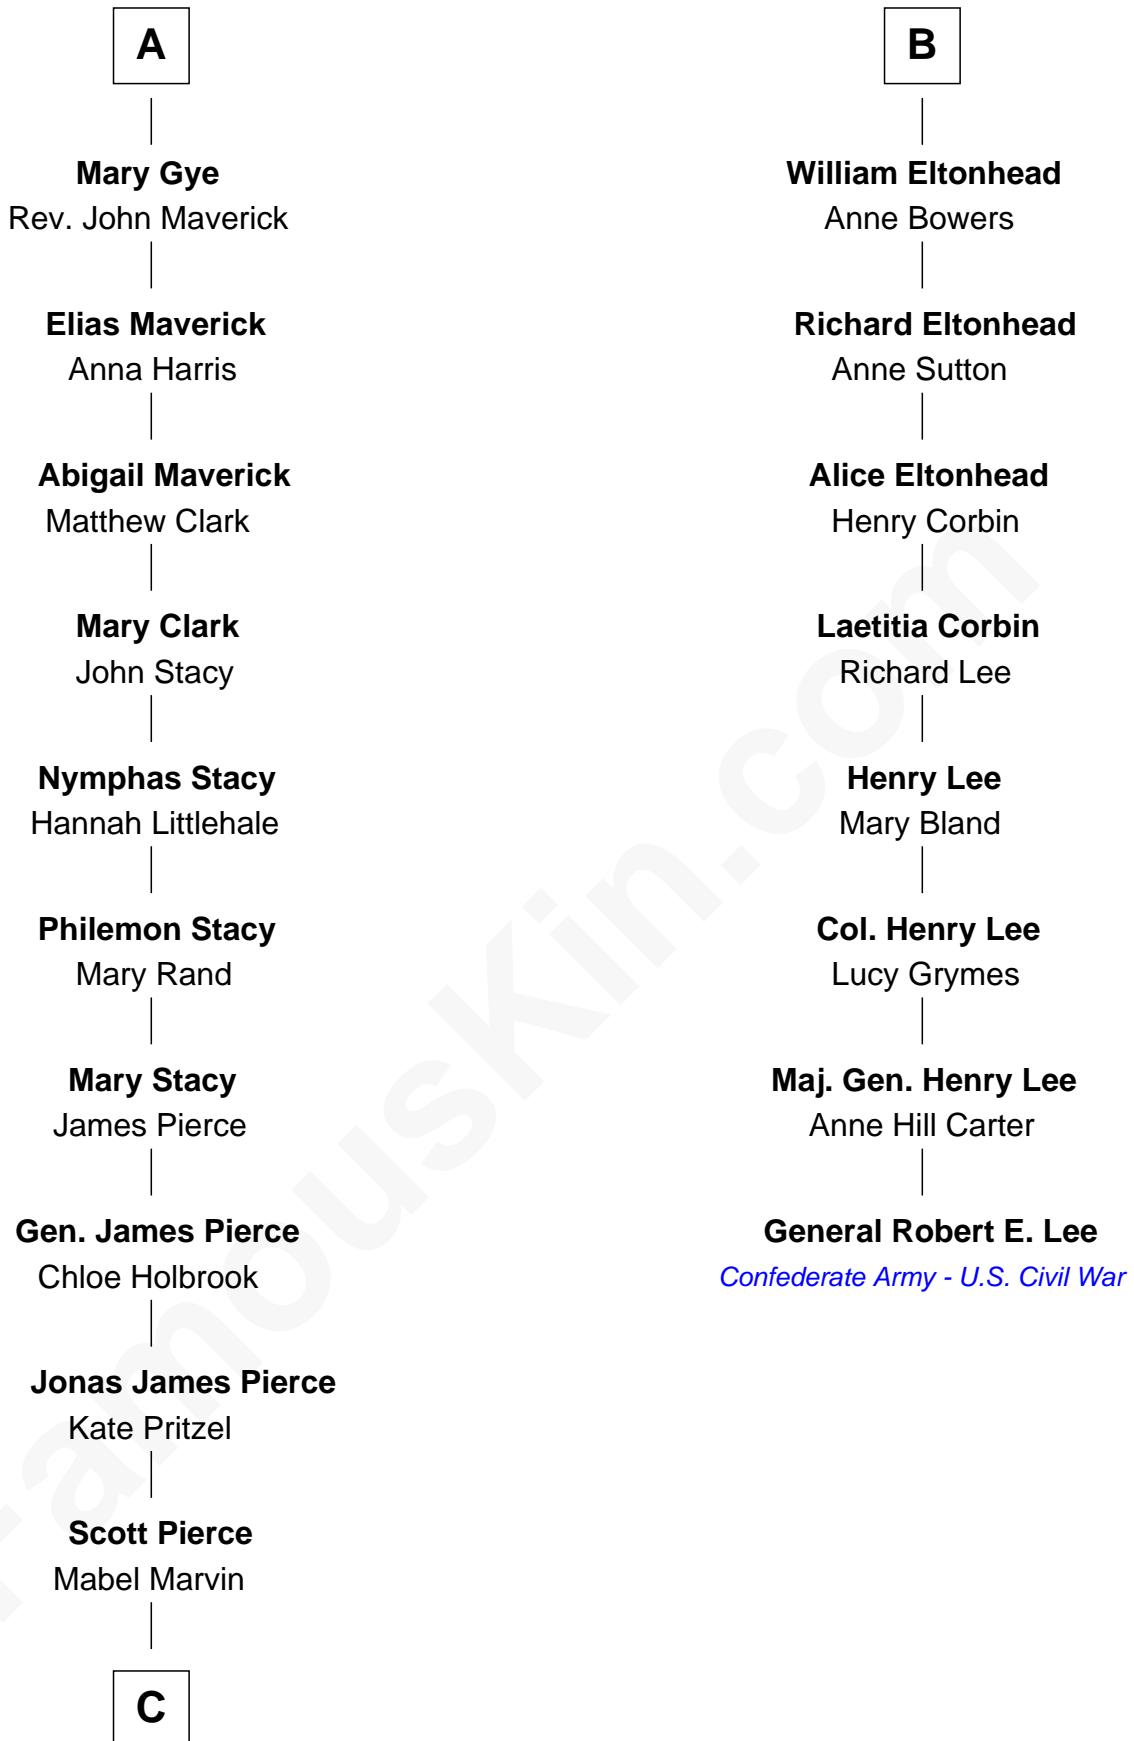

## Relationship Chart of

### Barbara (Pierce) Bush

*First Lady of President George H.W. Bush*

14th cousin 4 times removed of

### General Robert E. Lee

*Confederate Army - U.S. Civil War*

**C**

—  
**Marvin Pierce**  
Pauline Robinson

—  
**Barbara (Pierce) Bush**  
*First Lady of George H.W. Bush*

FamousKin.com