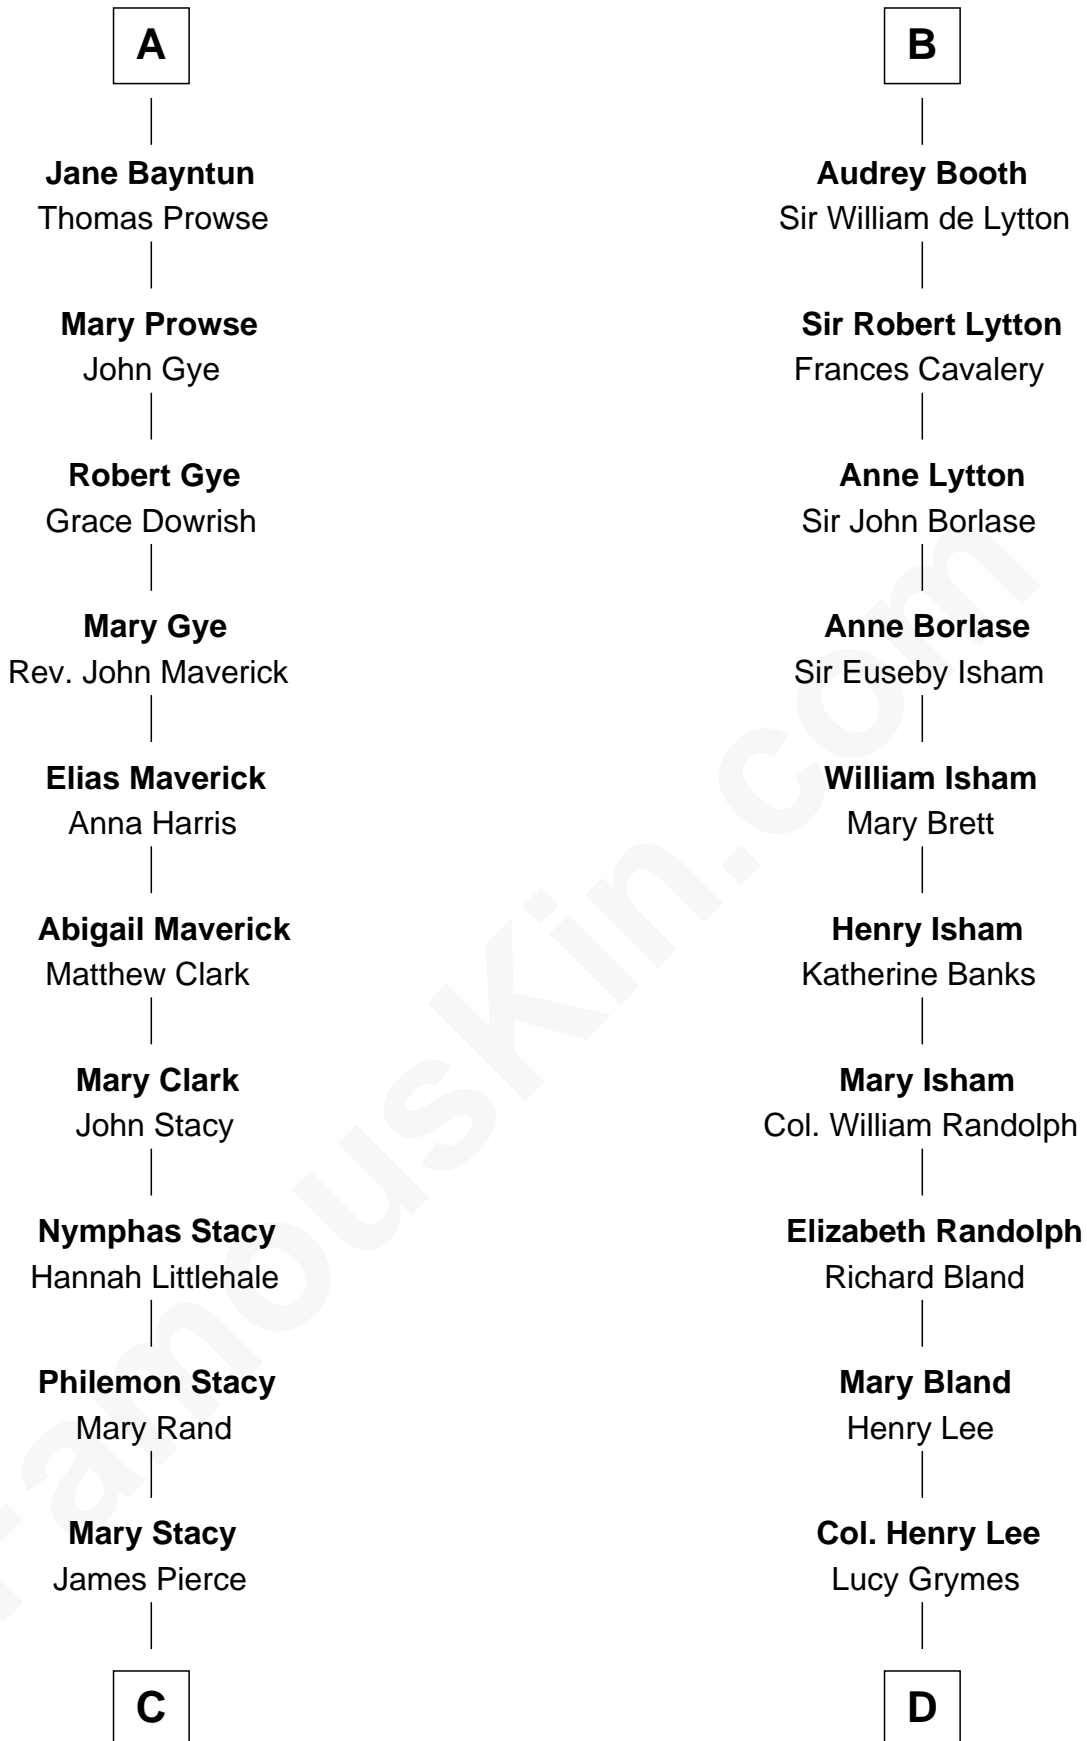

FamousKin.com

Relationship Chart of

Barbara (Pierce) Bush

First Lady of President George H.W. Bush

18th cousin 3 times removed of

General Robert E. Lee

Confederate Army - U.S. Civil War

C

Gen. James Pierce
Chloe Holbrook

Jonas James Pierce
Kate Pritzel

Scott Pierce
Mabel Marvin

Marvin Pierce
Pauline Robinson

Barbara (Pierce) Bush
First Lady of George H.W. Bush

D

Maj. Gen. Henry Lee
Anne Hill Carter