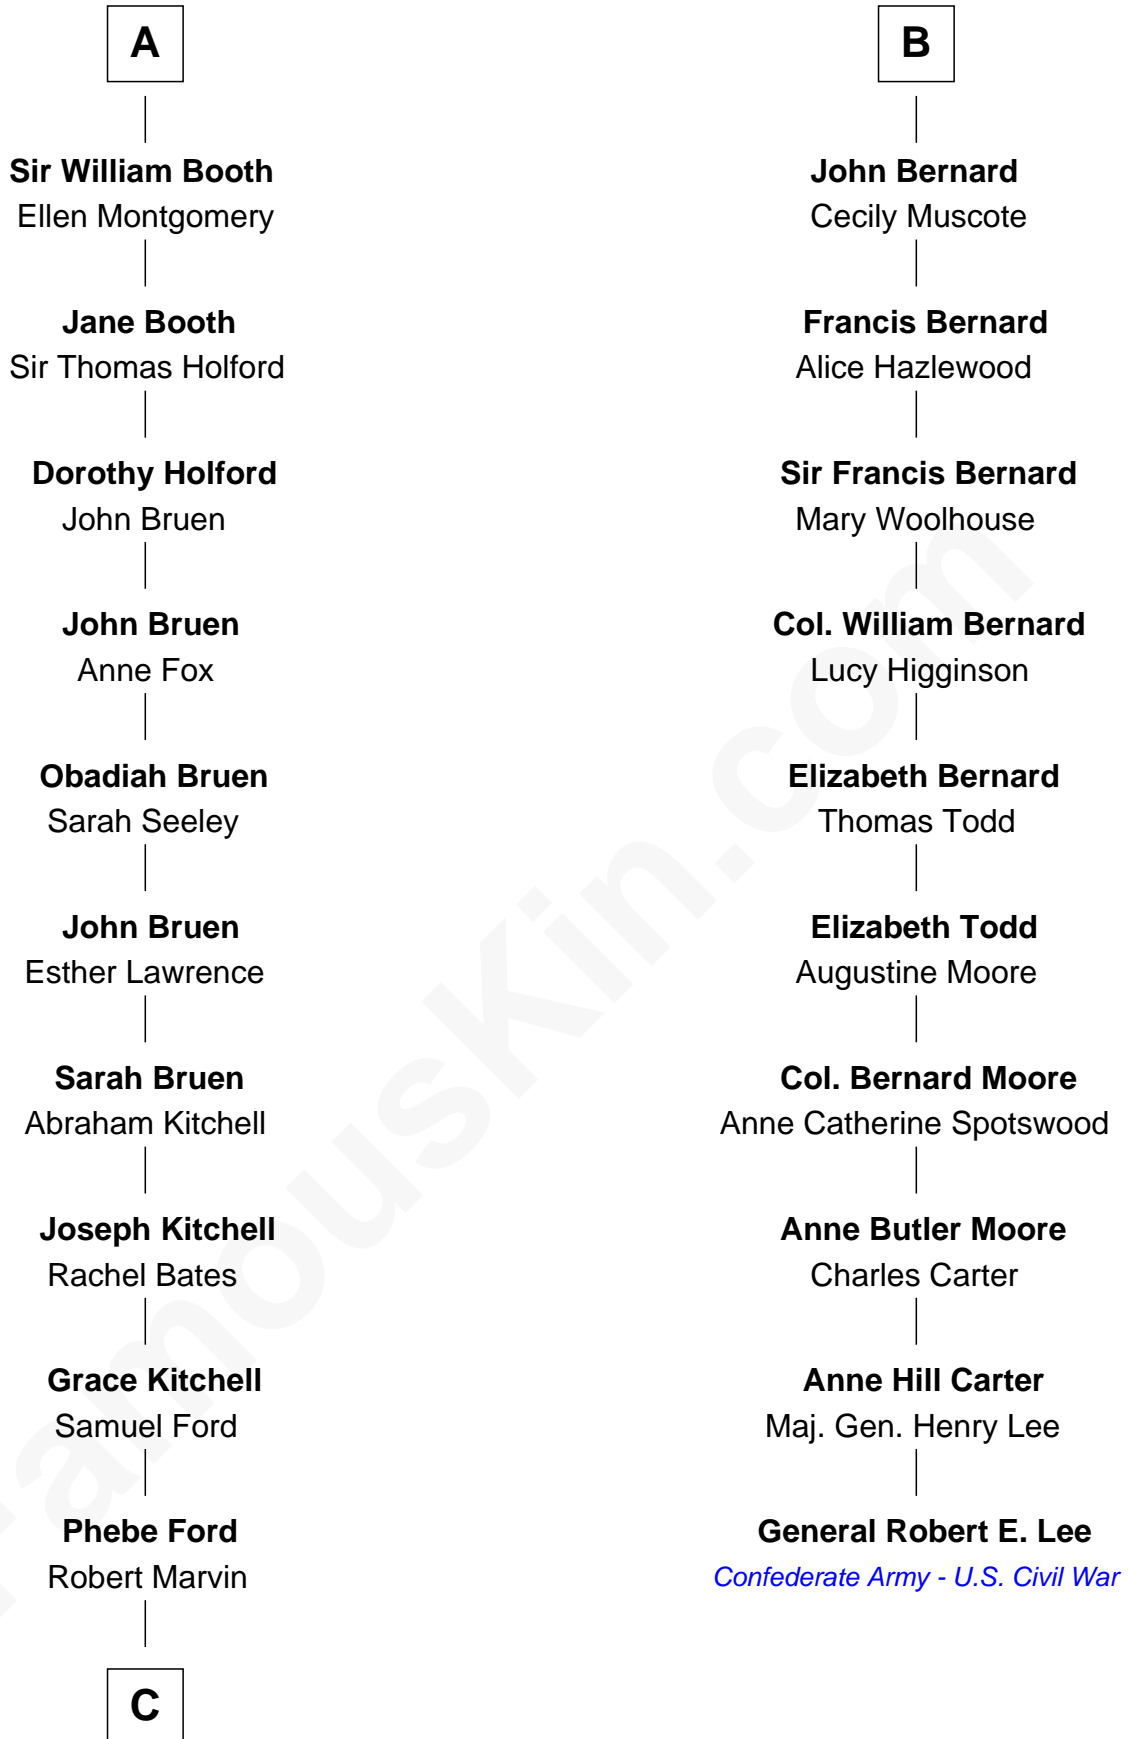

## Relationship Chart of

### Barbara (Pierce) Bush

*First Lady of President George H.W. Bush*

16th cousin 5 times removed of

### General Robert E. Lee

*Confederate Army - U.S. Civil War*

**C**

—  
**Samuel Ross Marvin**

Julia Ann Place

—  
**Jerome Place Marvin**

Martha Ann Stokes

—  
**Mabel Marvin**