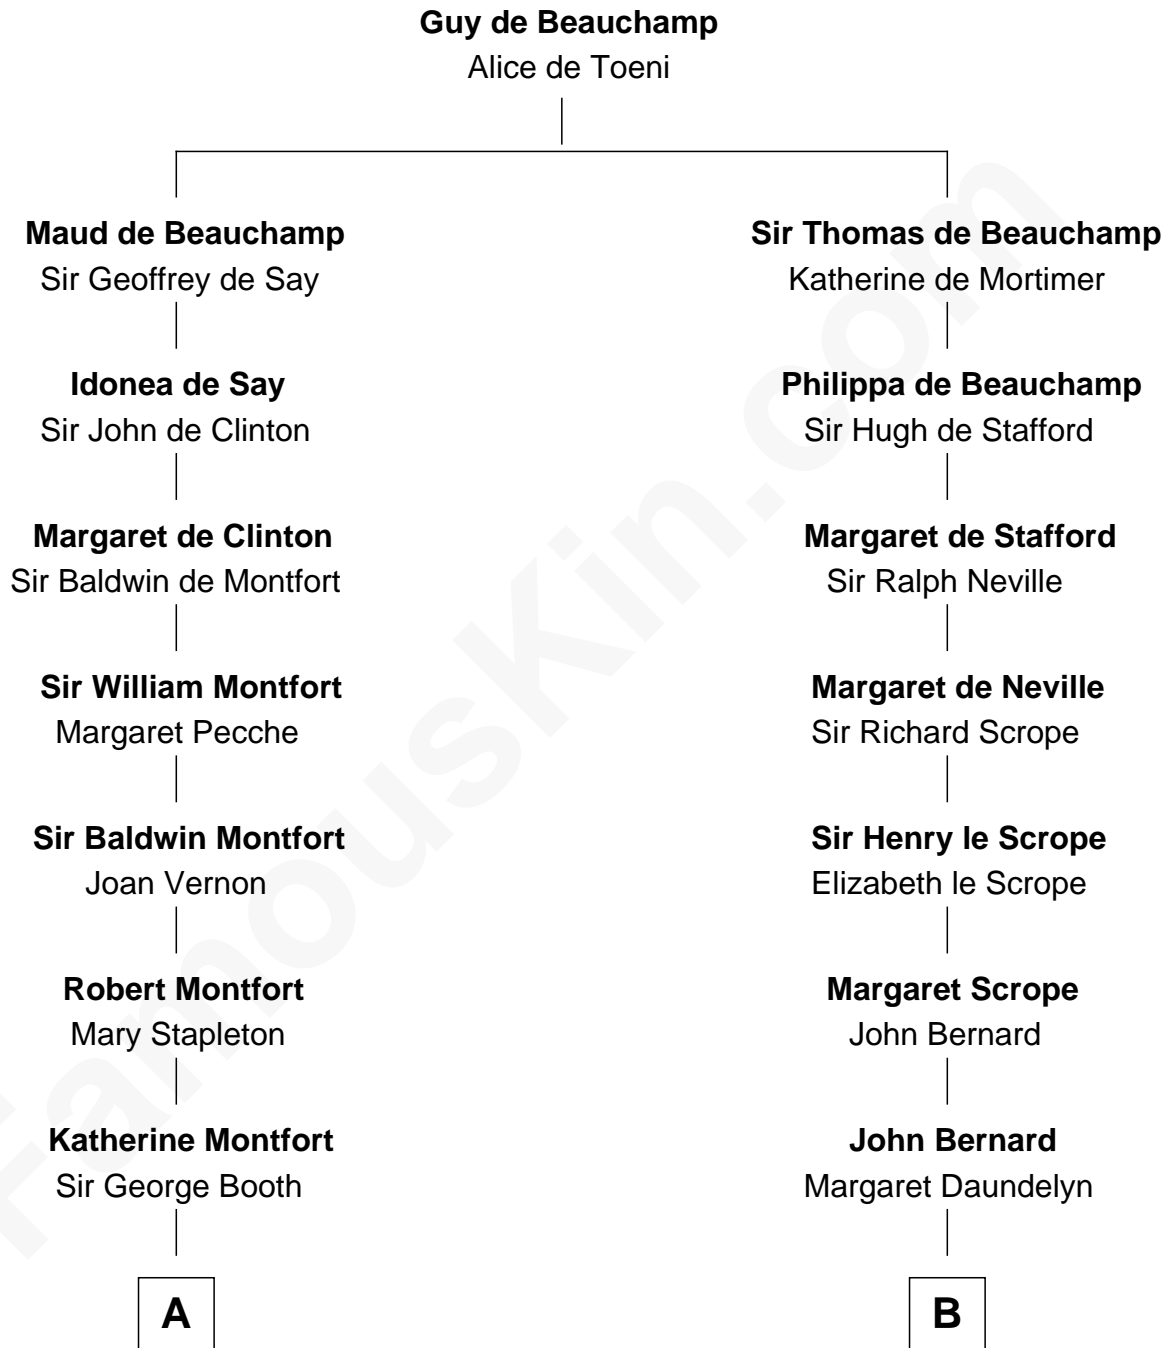

## Relationship Chart of

### Barbara (Pierce) Bush

*First Lady of President George H.W. Bush*

16th cousin 5 times removed of

### General Robert E. Lee

*Confederate Army - U.S. Civil War*

**C**

—  
**Samuel Ross Marvin**

Julia Ann Place

—  
**Jerome Place Marvin**

Martha Ann Stokes

—  
**Mabel Marvin**