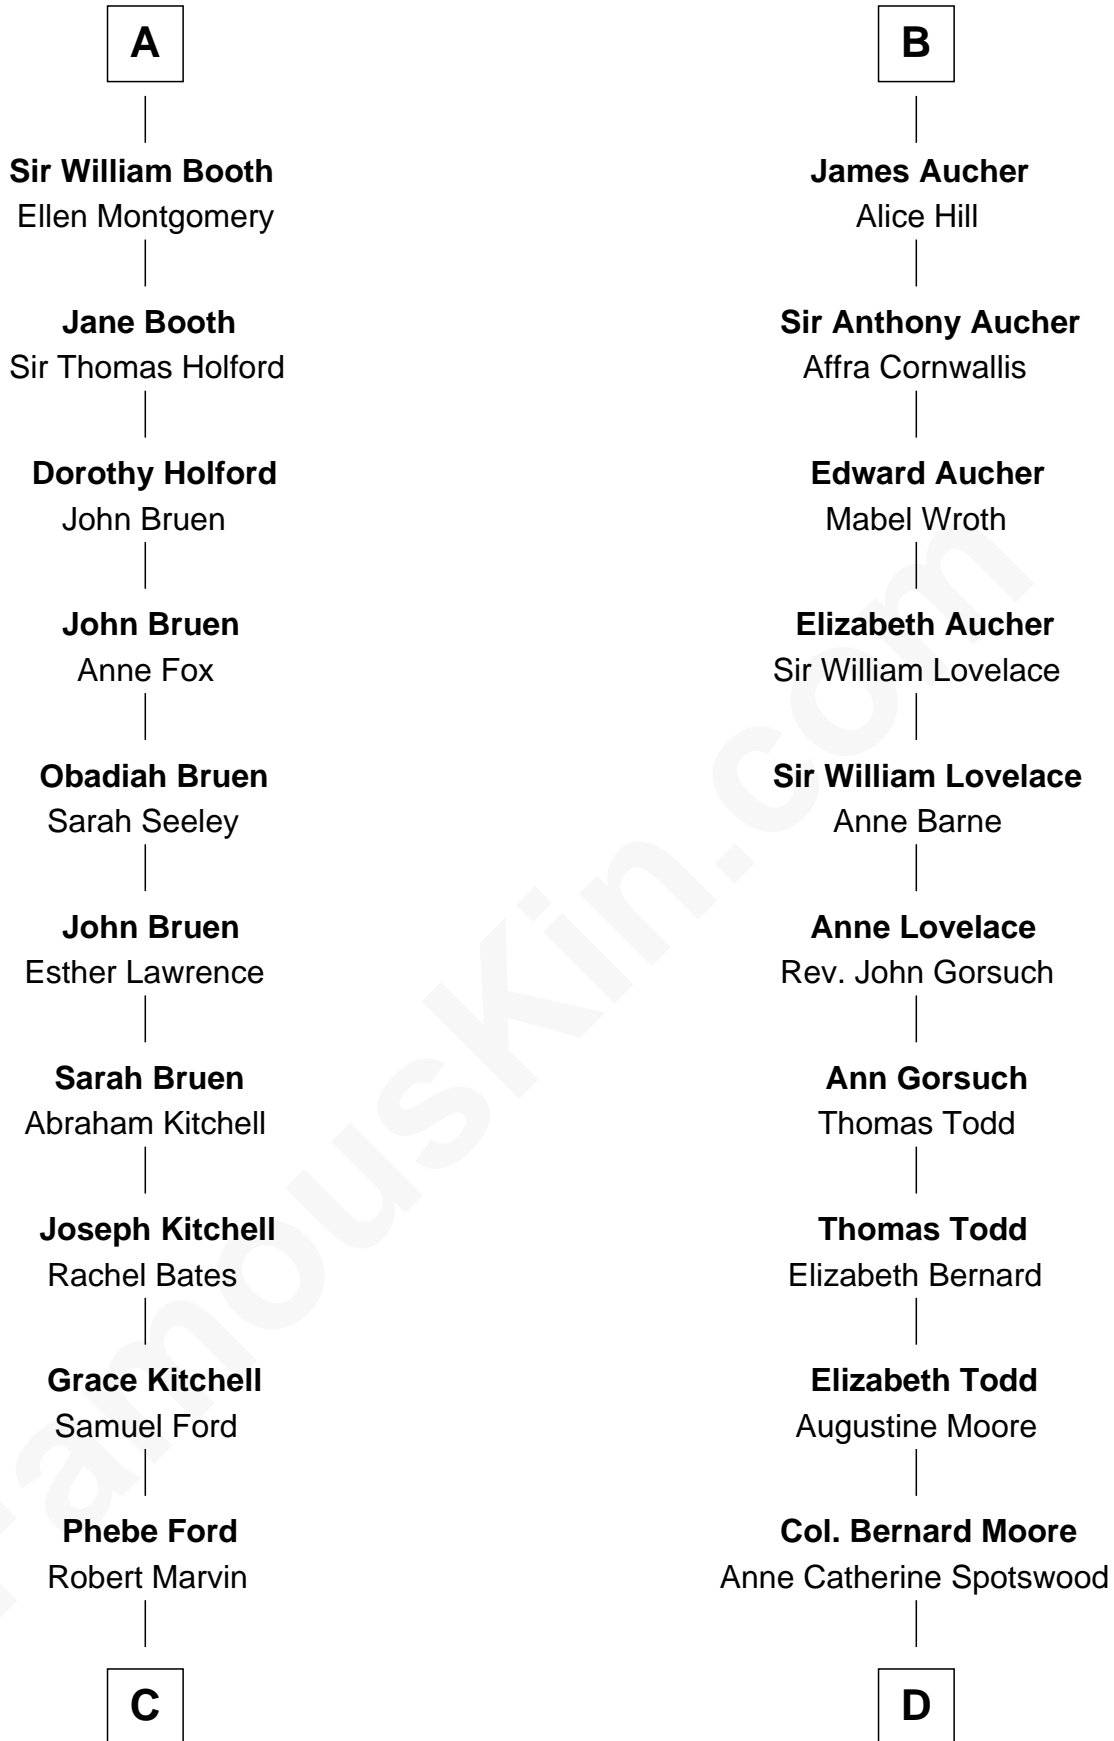

FamousKin.com

Relationship Chart of

Barbara (Pierce) Bush

First Lady of President George H.W. Bush

19th cousin 2 times removed of

General Robert E. Lee

Confederate Army - U.S. Civil War

C

Samuel Ross Marvin

Julia Ann Place

Jerome Place Marvin

Martha Ann Stokes

Mabel Marvin

Scott Pierce

Marvin Pierce

Pauline Robinson

Barbara (Pierce) Bush

First Lady of George H.W. Bush

D

Anne Butler Moore

Charles Carter

Anne Hill Carter

Maj. Gen. Henry Lee

General Robert E. Lee