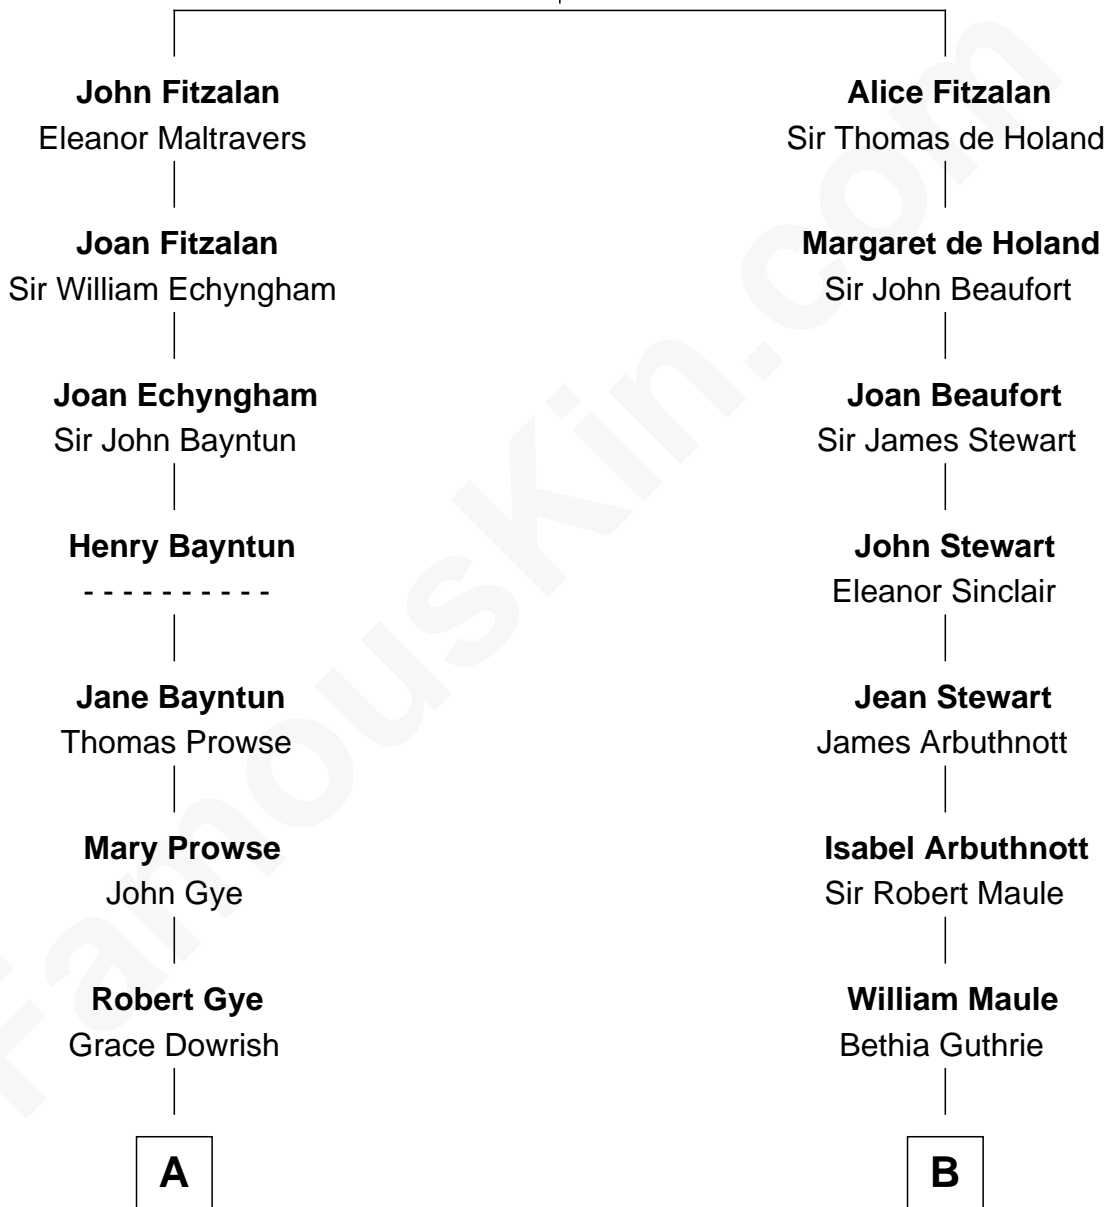

FamousKin.com

Relationship Chart of Barbara (Pierce) Bush

First Lady of President George H.W. Bush

10th cousin 8 times removed of

Alexander Spotswood

Lieutenant Governor of Virginia

Richard Fitzalan
Eleanor Plantagenet

C

Marvin Pierce
Pauline Robinson

Barbara (Pierce) Bush
First Lady of George H.W. Bush

FamousKin.com