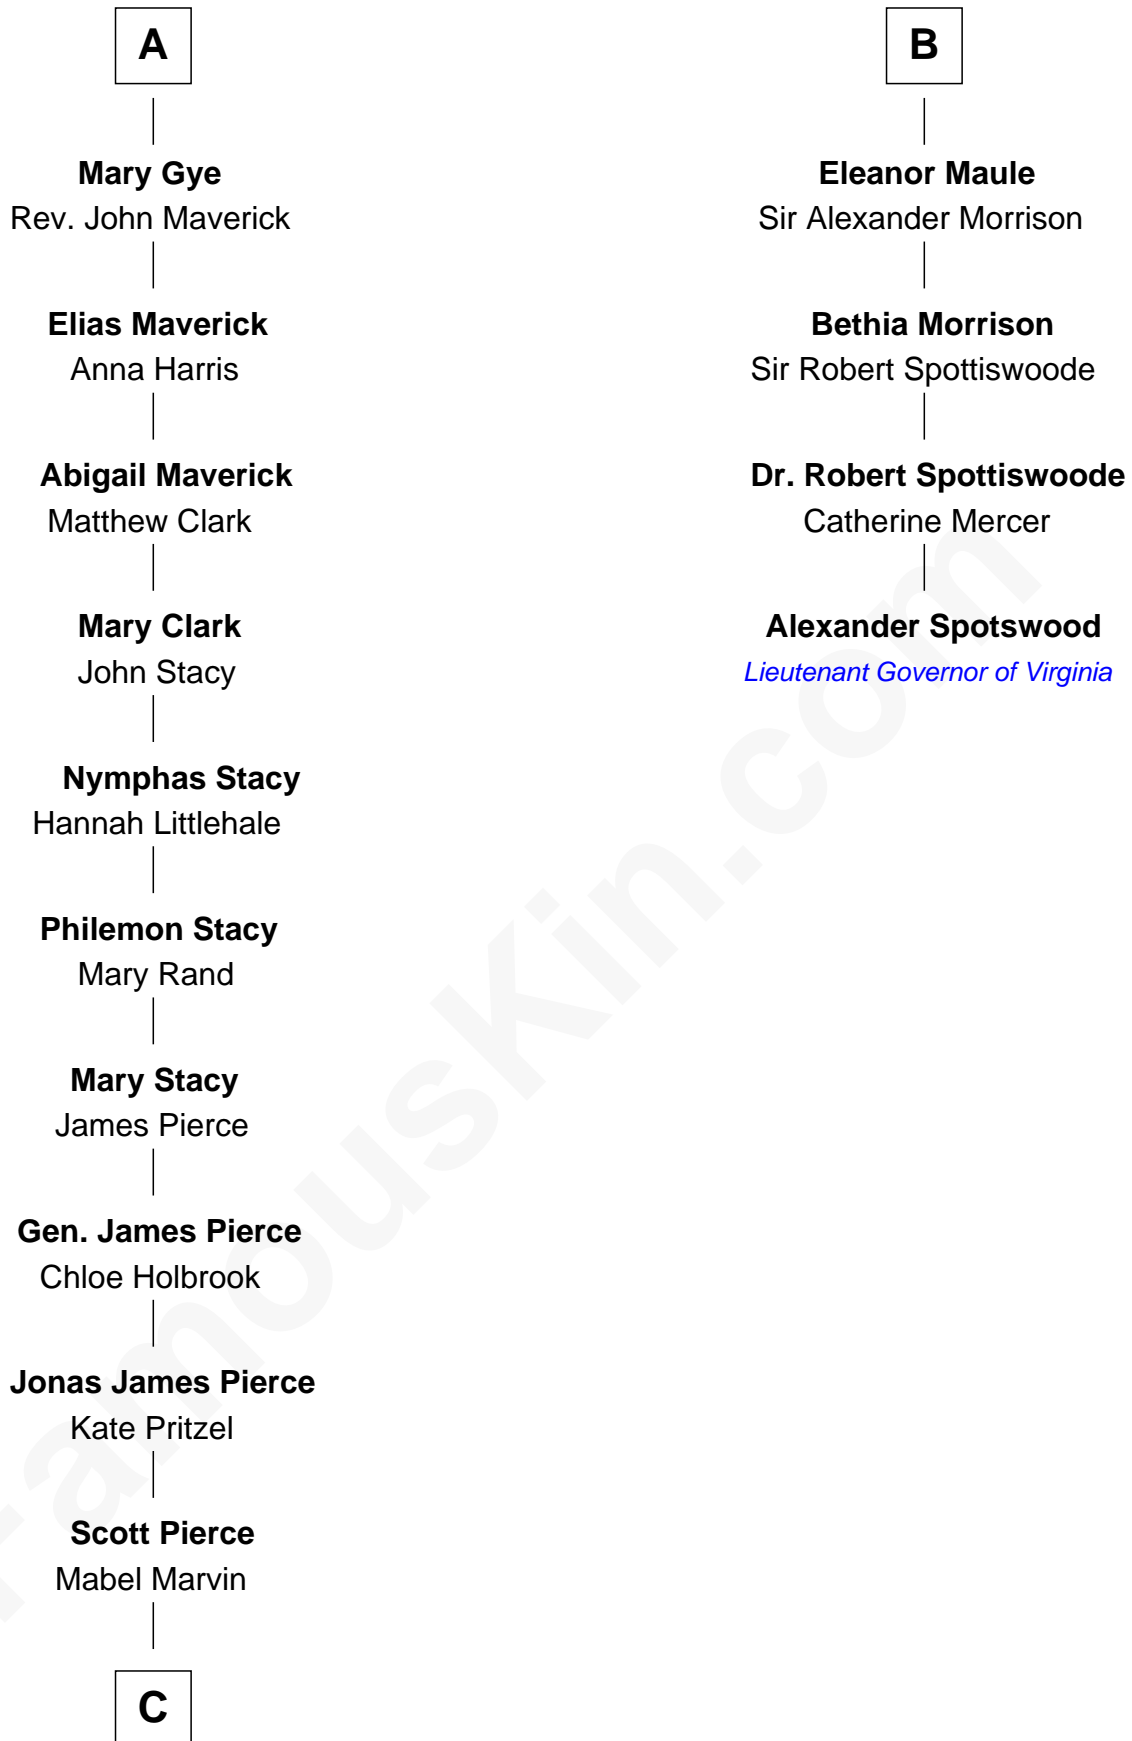

FamousKin.com

Relationship Chart of Barbara (Pierce) Bush

First Lady of President George H.W. Bush

10th cousin 8 times removed of

Alexander Spotswood

Lieutenant Governor of Virginia

Richard Fitzalan
Eleanor Plantagenet

C

Marvin Pierce
Pauline Robinson

Barbara (Pierce) Bush
First Lady of George H.W. Bush

FamousKin.com