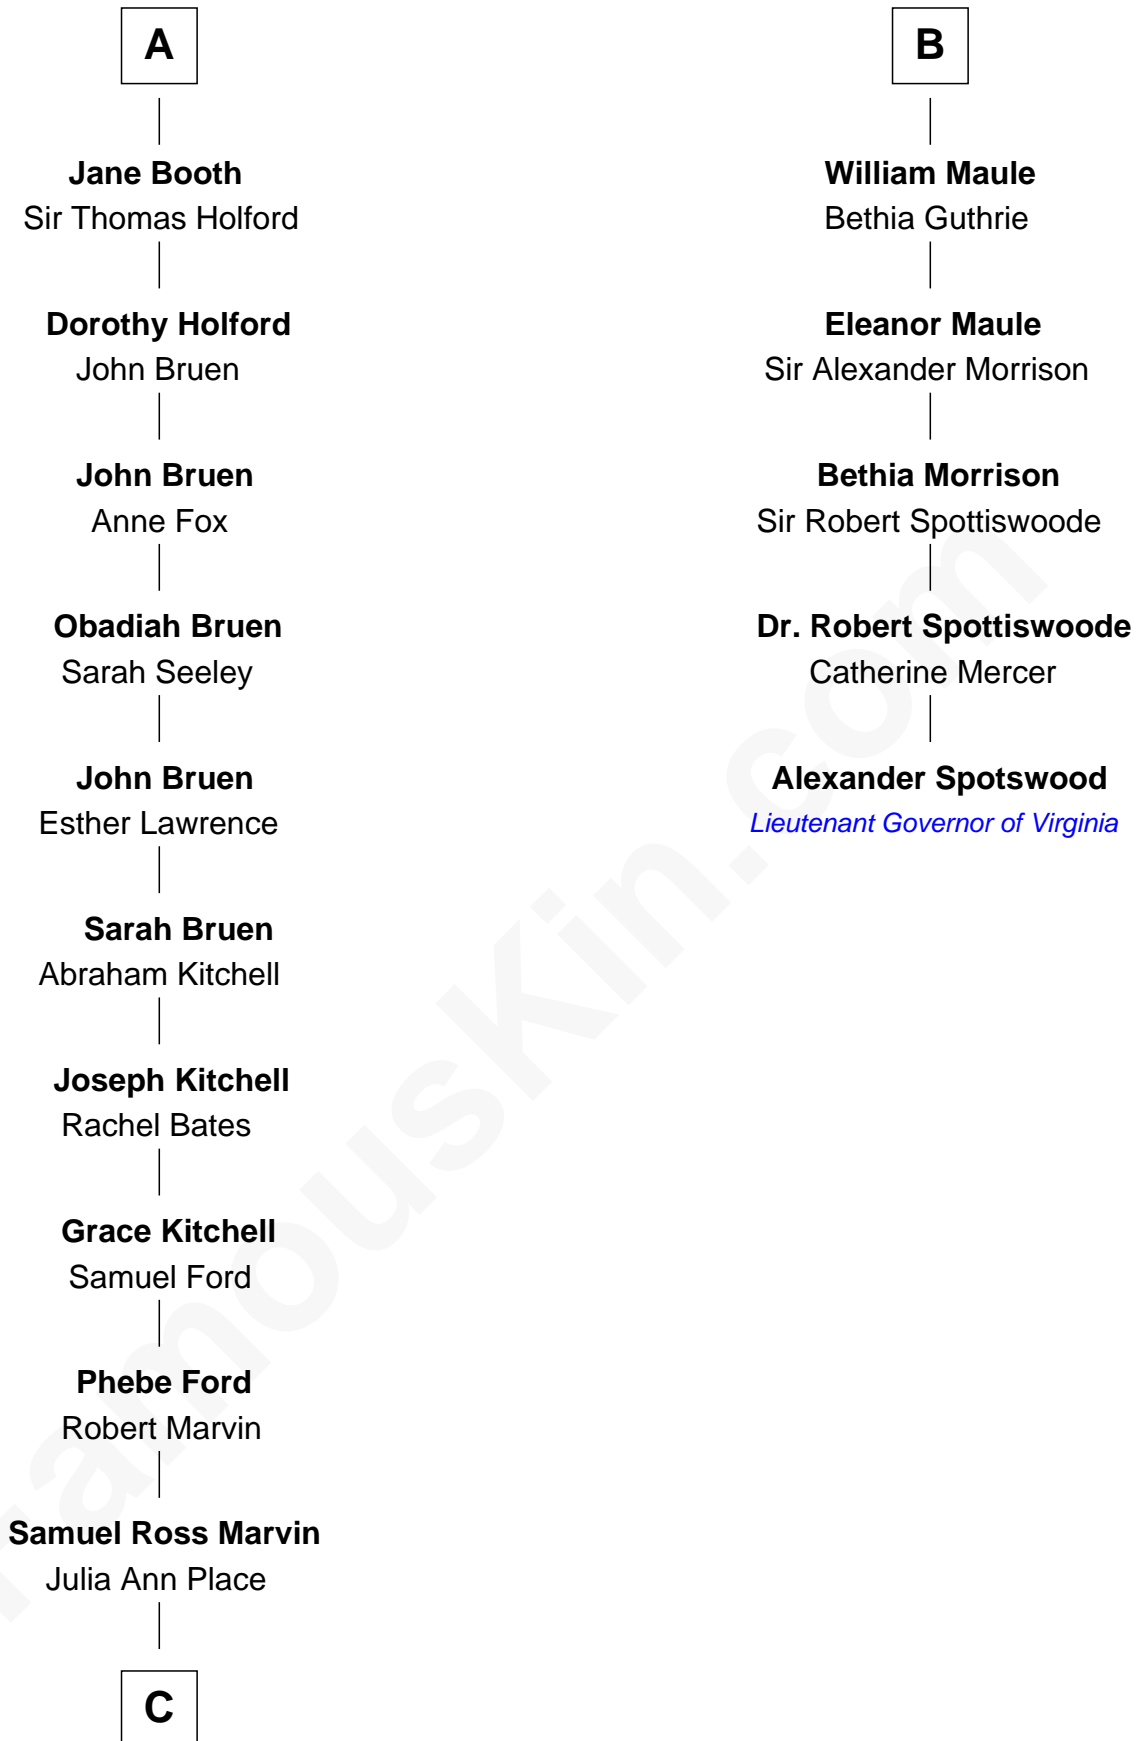

FamousKin.com

Relationship Chart of

Barbara (Pierce) Bush

First Lady of President George H.W. Bush

11th cousin 9 times removed of

Alexander Spotswood

Lieutenant Governor of Virginia

Sir Robert de Holland

Maude la Zouche

C

Jerome Place Marvin

Martha Ann Stokes

Mabel Marvin

Scott Pierce

Marvin Pierce

Pauline Robinson

Barbara (Pierce) Bush

First Lady of George H.W. Bush

FamousKin.com