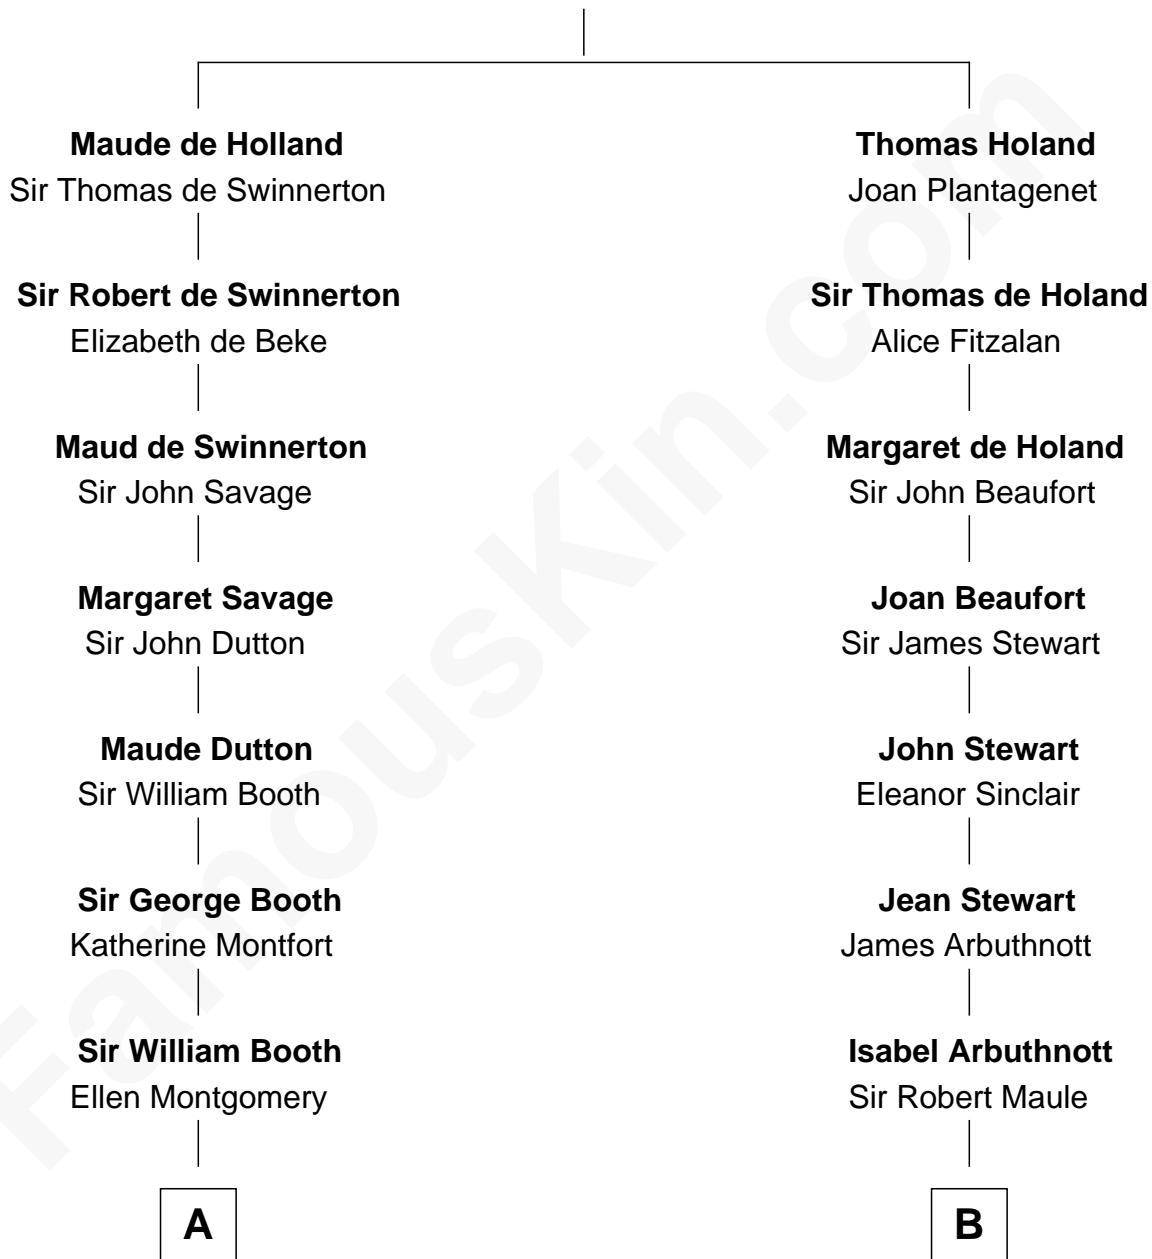

FamousKin.com

Relationship Chart of

Barbara (Pierce) Bush

First Lady of President George H.W. Bush

11th cousin 9 times removed of

Alexander Spotswood

Lieutenant Governor of Virginia

Sir Robert de Holland

Maude la Zouche

C

Jerome Place Marvin

Martha Ann Stokes

Mabel Marvin

Scott Pierce

Marvin Pierce

Pauline Robinson

Barbara (Pierce) Bush

First Lady of George H.W. Bush

FamousKin.com