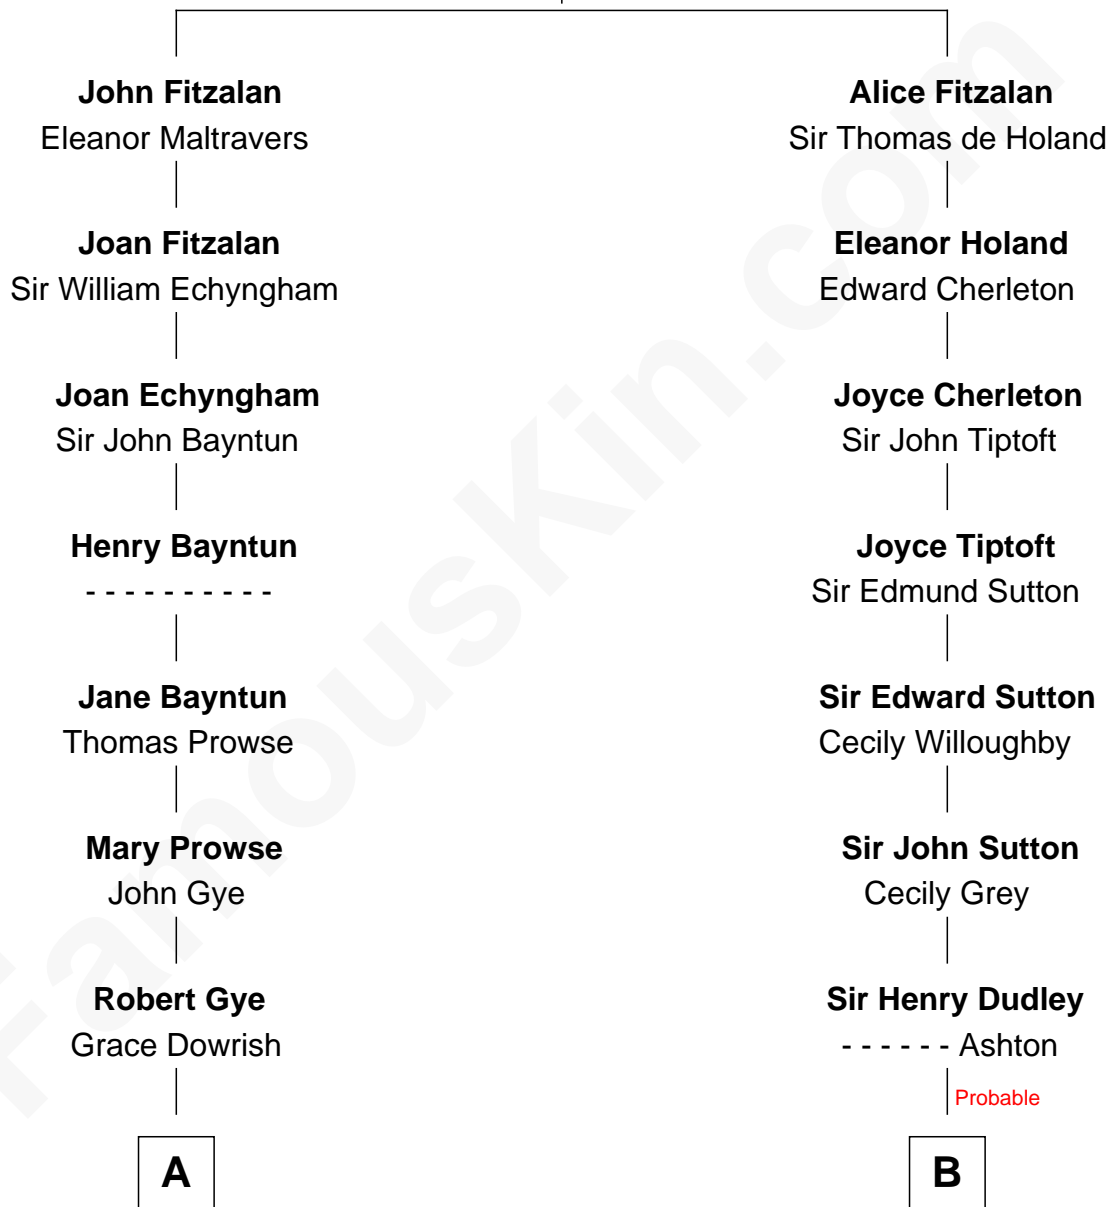

FamousKin.com

Relationship Chart of

Barbara (Pierce) Bush

First Lady of President George H.W. Bush

18th cousin 2 times removed of

Keri Russell

TV and Movie Actress

Richard Fitzalan
Eleanor Plantagenet

C

Marvin Pierce
Pauline Robinson

Barbara (Pierce) Bush
First Lady of George H.W. Bush

D

Karl Joseph Fish
Mary Emma McNeil

Emma Inez Fish
Kermit Sylvester Stephens

Stephanie Stephens
David Harold Russell

Keri Russell
TV and Movie Actress