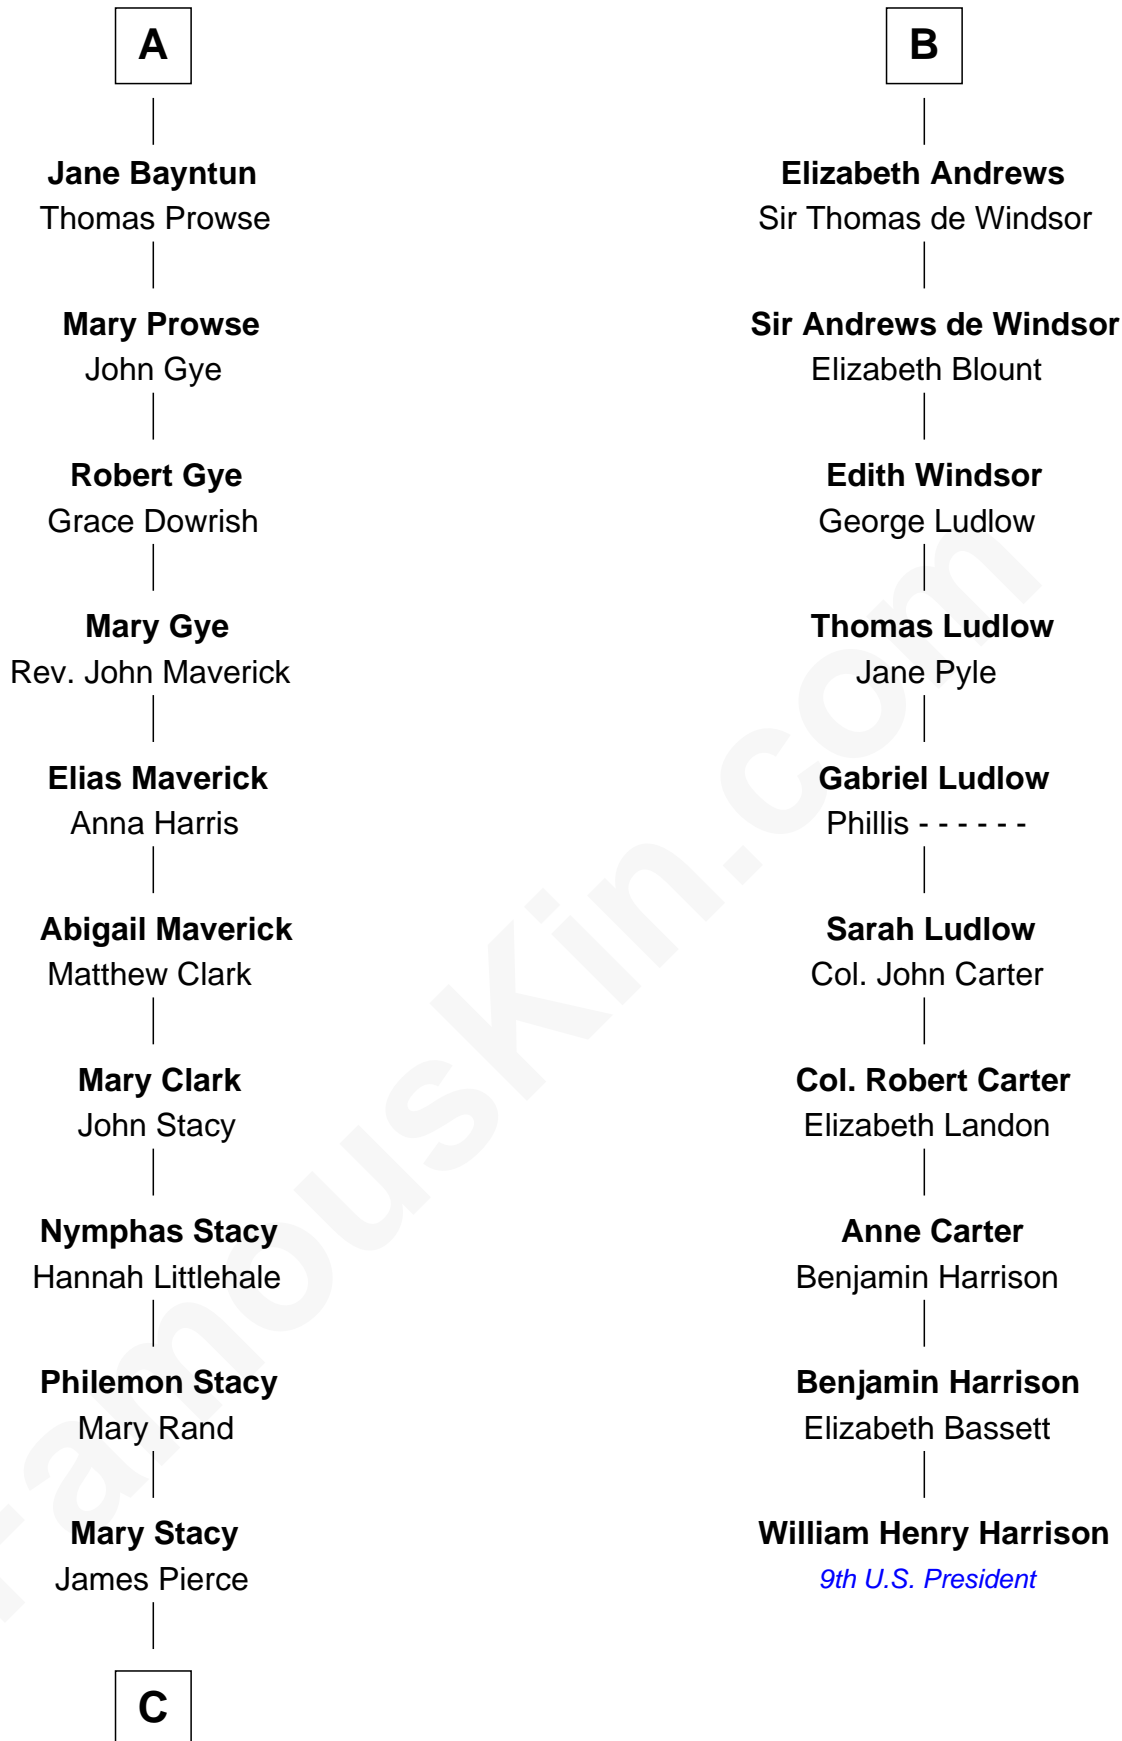

FamousKin.com

Relationship Chart of Barbara (Pierce) Bush

First Lady of President George H.W. Bush

16th cousin 5 times removed of

William Henry Harrison

9th U.S. President

C

—
Gen. James Pierce

Chloe Holbrook

—
Jonas James Pierce

Kate Pritzel

—
Scott Pierce

Mabel Marvin

—
Marvin Pierce

Pauline Robinson

—
Barbara (Pierce) Bush

First Lady of George H.W. Bush