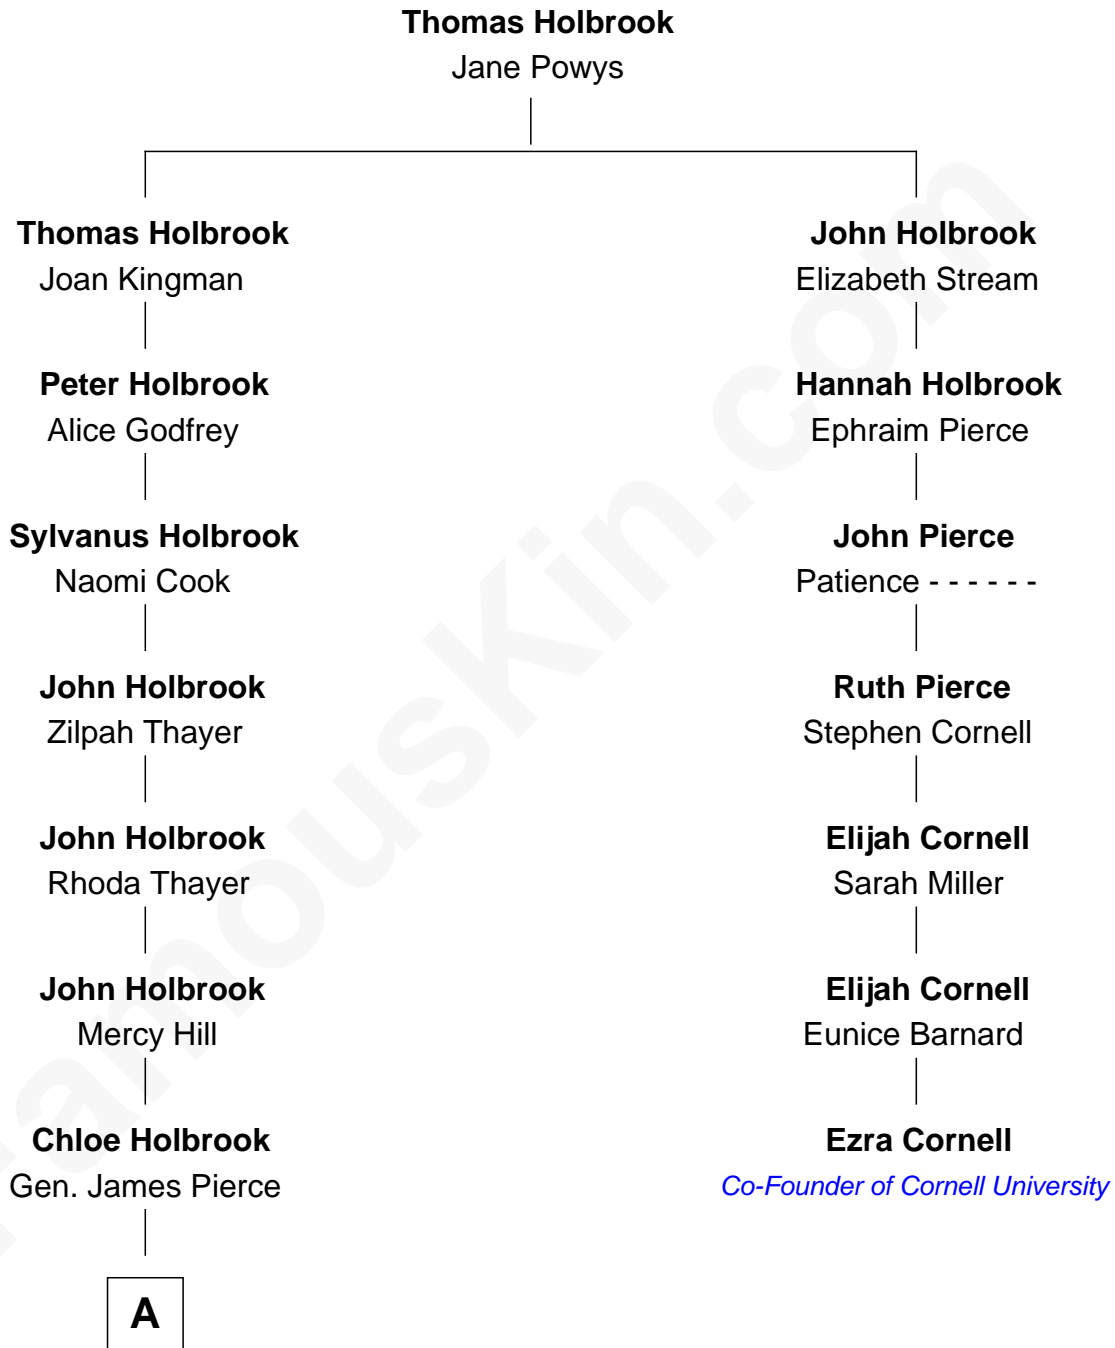

FamousKin.com

Relationship Chart of

Barbara (Pierce) Bush

First Lady of President George H.W. Bush

6th cousin 4 times removed of

Ezra Cornell

Co-Founder of Cornell University, Founder of Western Union

A

—
Jonas James Pierce

Kate Pritzel

—
Scott Pierce

Mabel Marvin

—
Marvin Pierce

Pauline Robinson

—
Barbara (Pierce) Bush

First Lady of George H.W. Bush