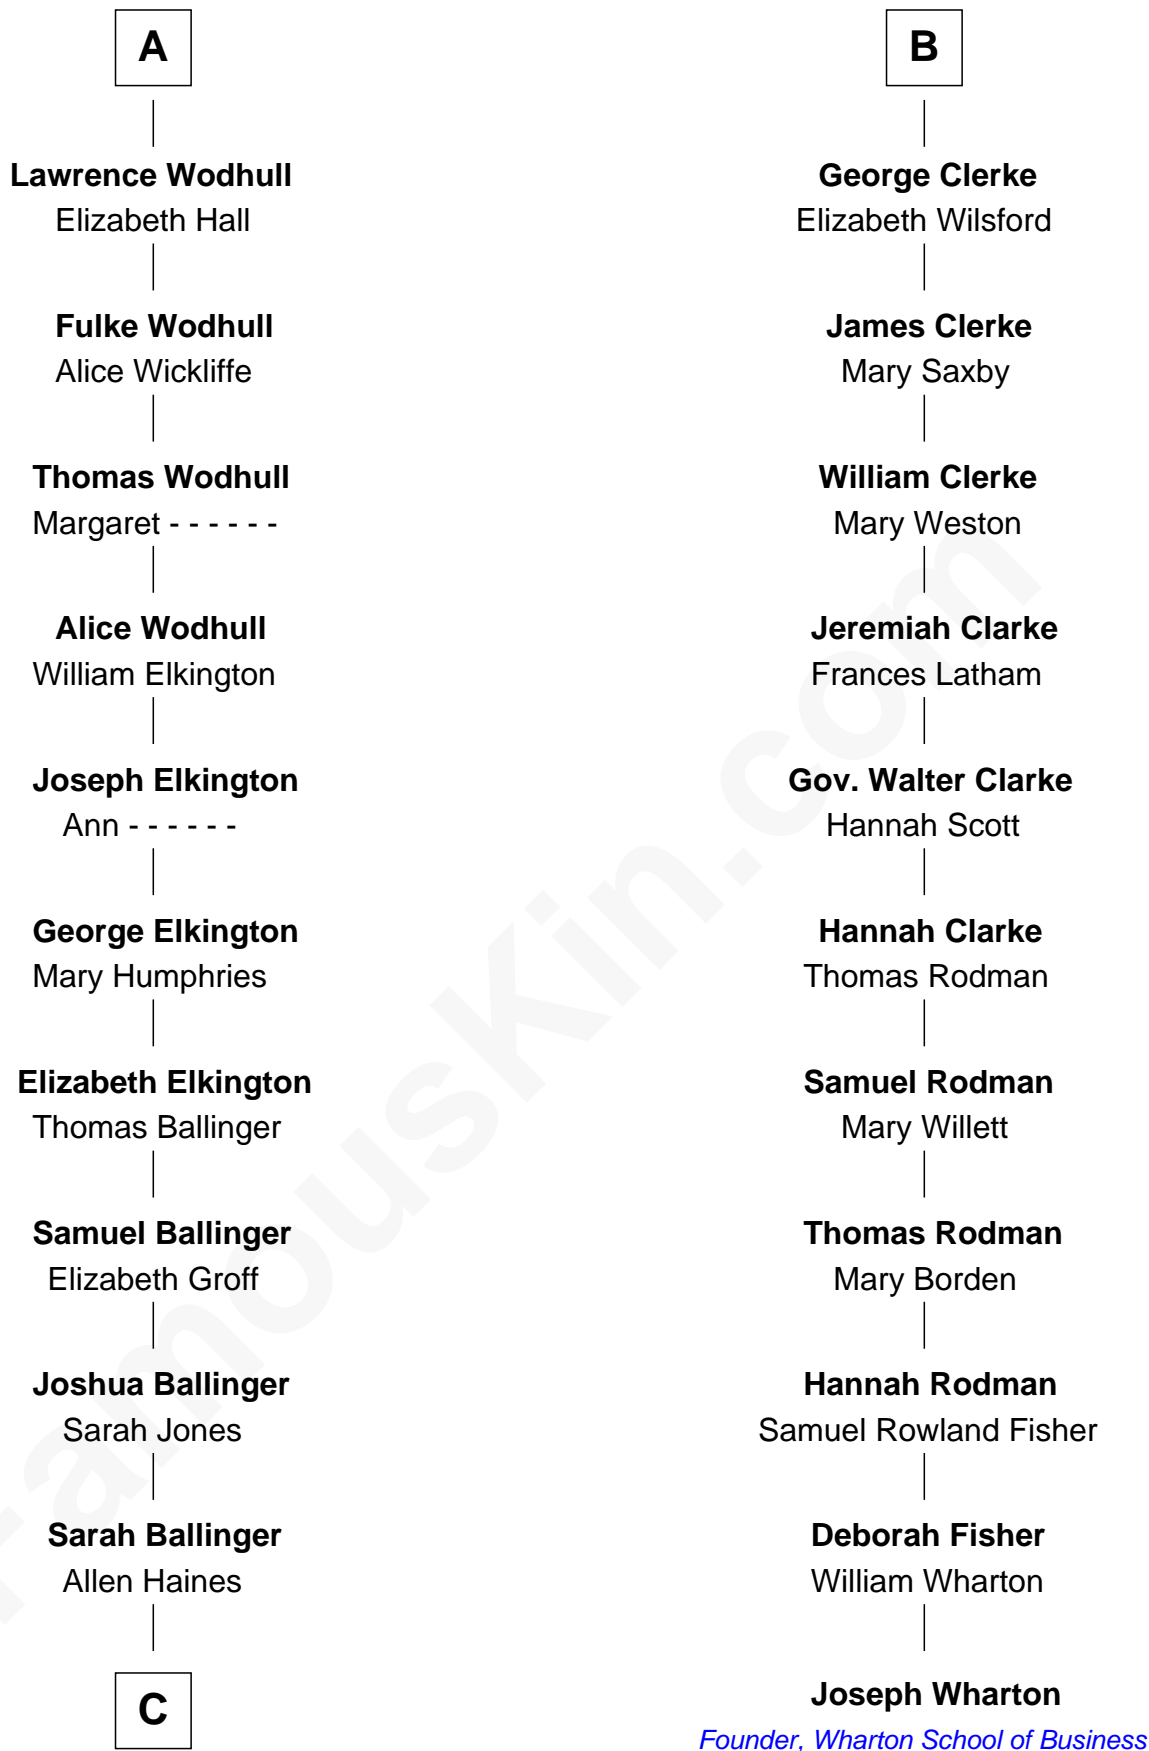

FamousKin.com

Relationship Chart of Barbara (Pierce) Bush

First Lady of President George H.W. Bush

17th cousin 4 times removed of

Joseph Wharton

Founder of the Wharton School of Business

C

Jonathan Haines
Mary Jane Sprague

Sarah Haines
Jacob Marion Flickinger

Lulu Dell Flickinger
James Edgar Robinson

Pauline Robinson
Marvin Pierce

Barbara (Pierce) Bush
First Lady of George H.W. Bush