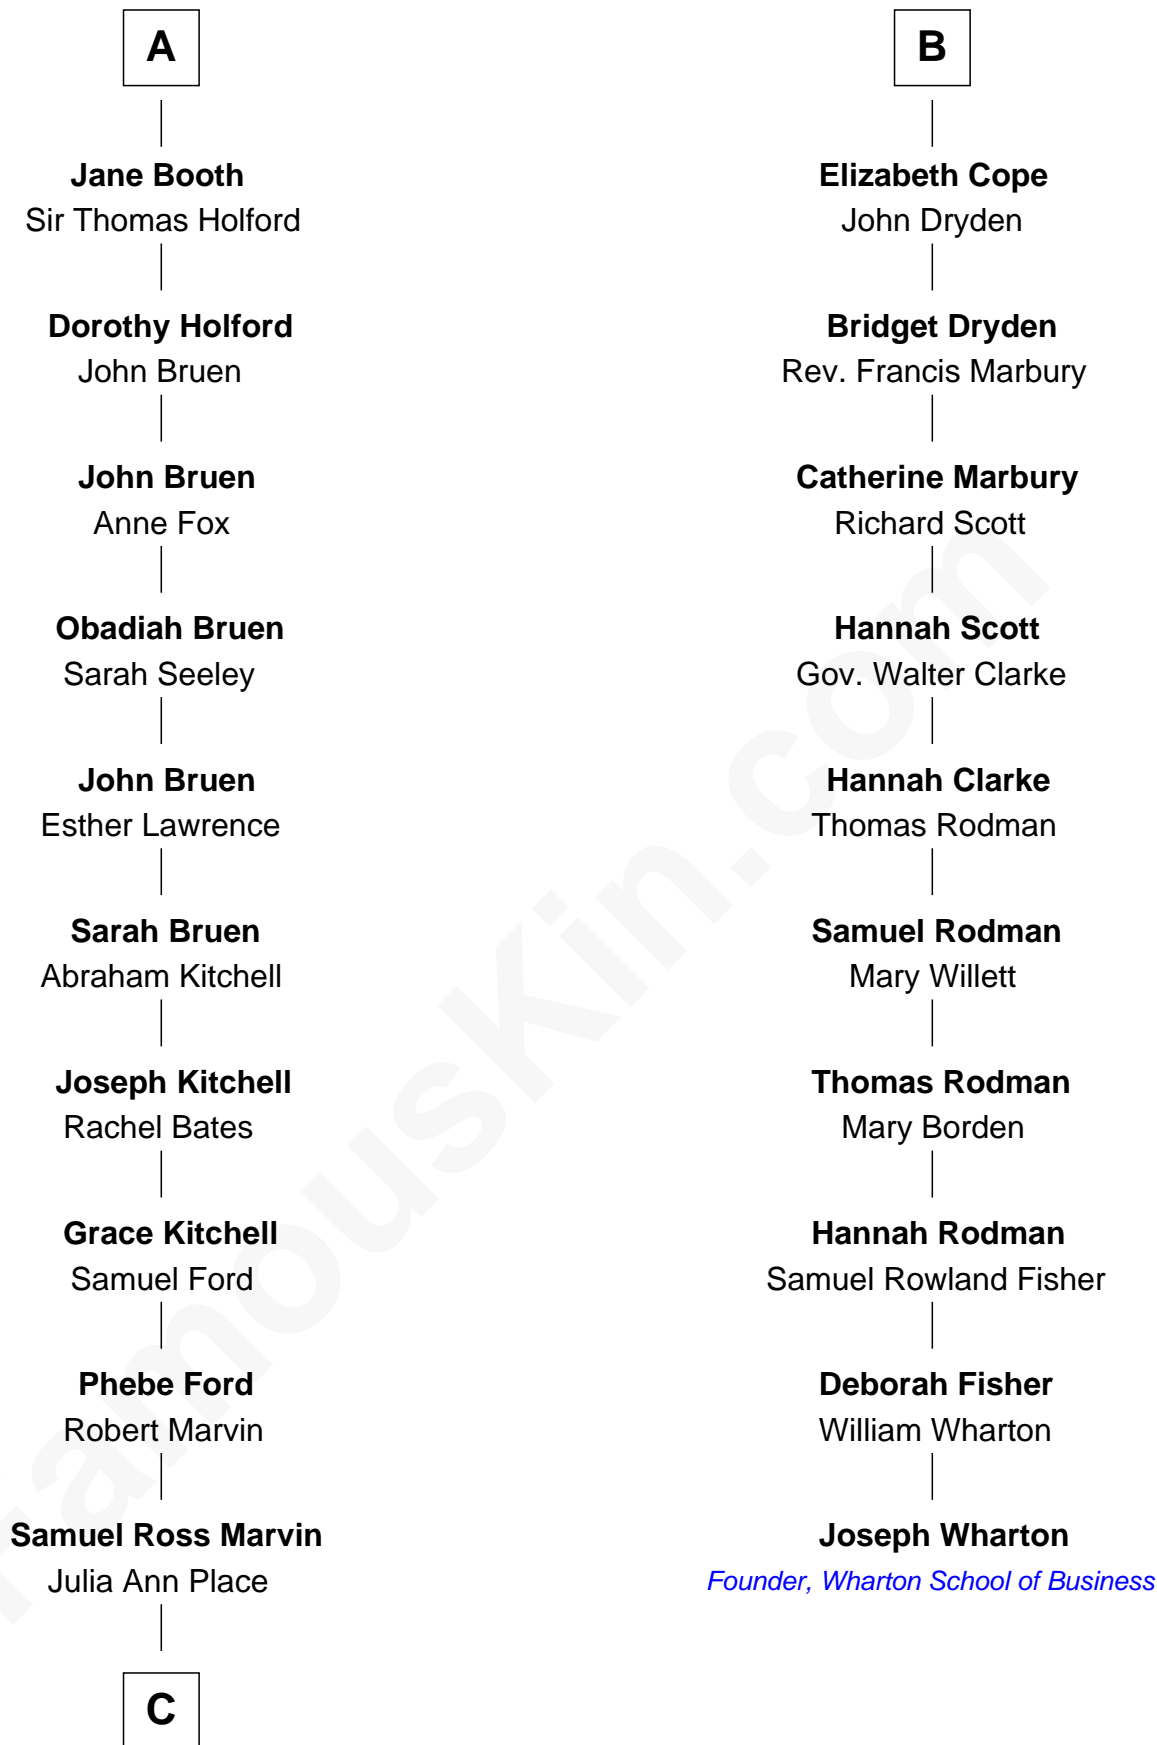

FamousKin.com

Relationship Chart of Barbara (Pierce) Bush

First Lady of President George H.W. Bush

16th cousin 4 times removed of

Joseph Wharton

Founder of the Wharton School of Business

C

Jerome Place Marvin

Martha Ann Stokes

Mabel Marvin

Scott Pierce

Marvin Pierce

Pauline Robinson

Barbara (Pierce) Bush

First Lady of George H.W. Bush

FamousKin.com