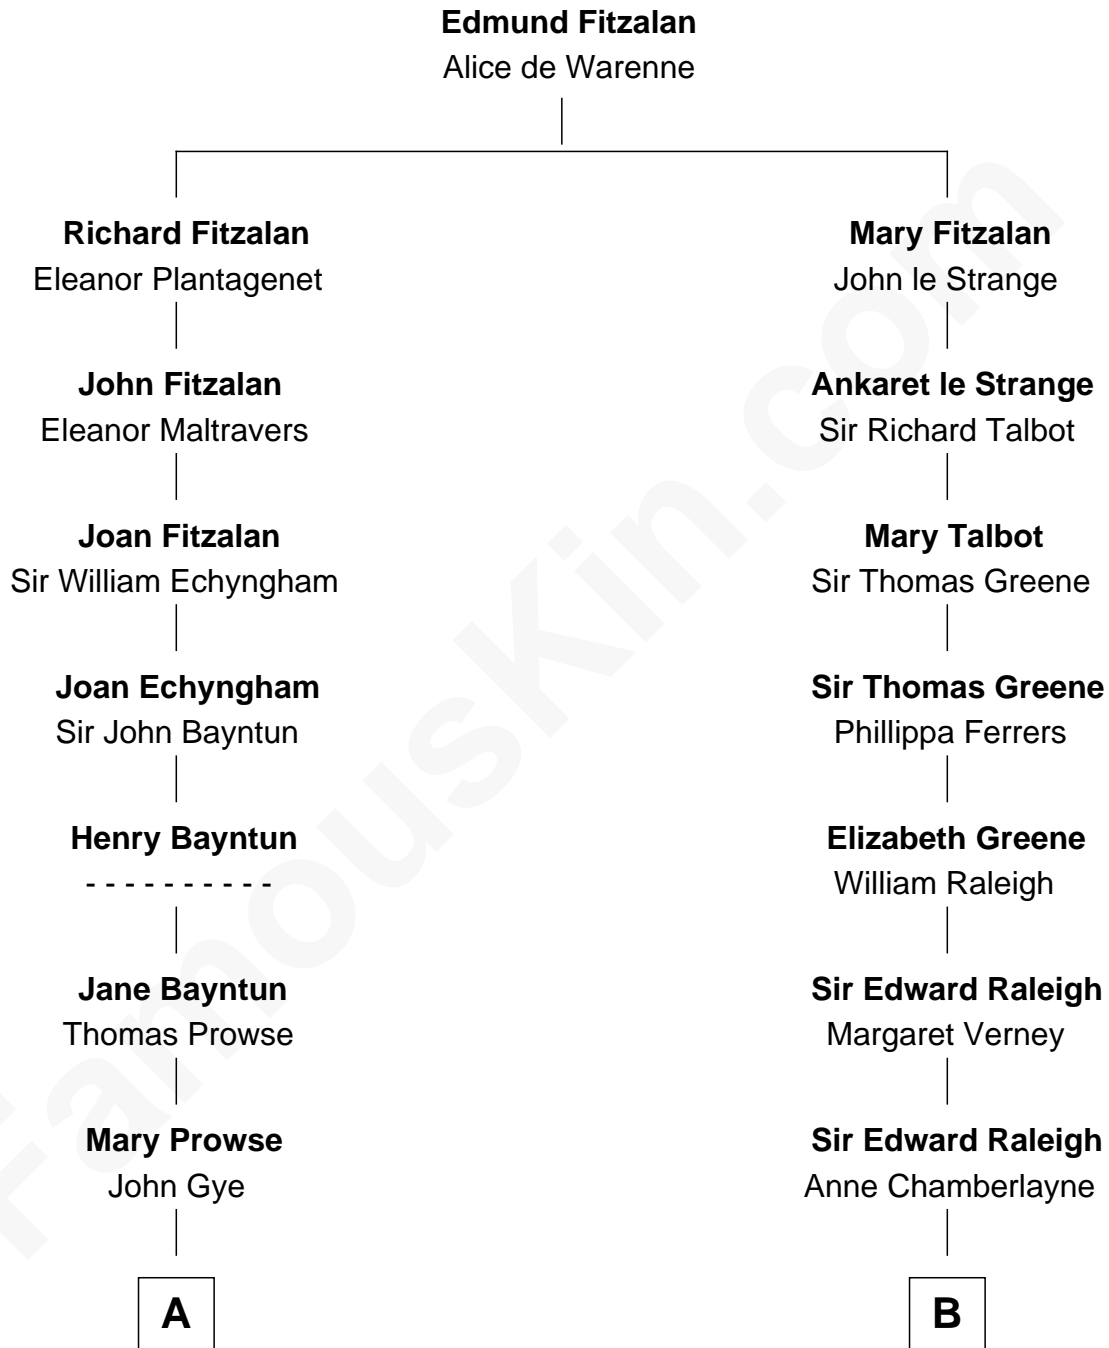

## Relationship Chart of

### Barbara (Pierce) Bush

*First Lady of President George H.W. Bush*

17th cousin 2 times removed of

### Joseph Wharton

*Founder of the Wharton School of Business*

**C**

—  
**Scott Pierce**  
Mabel Marvin

—  
**Marvin Pierce**  
Pauline Robinson

—  
**Barbara (Pierce) Bush**  
*First Lady of George H.W. Bush*