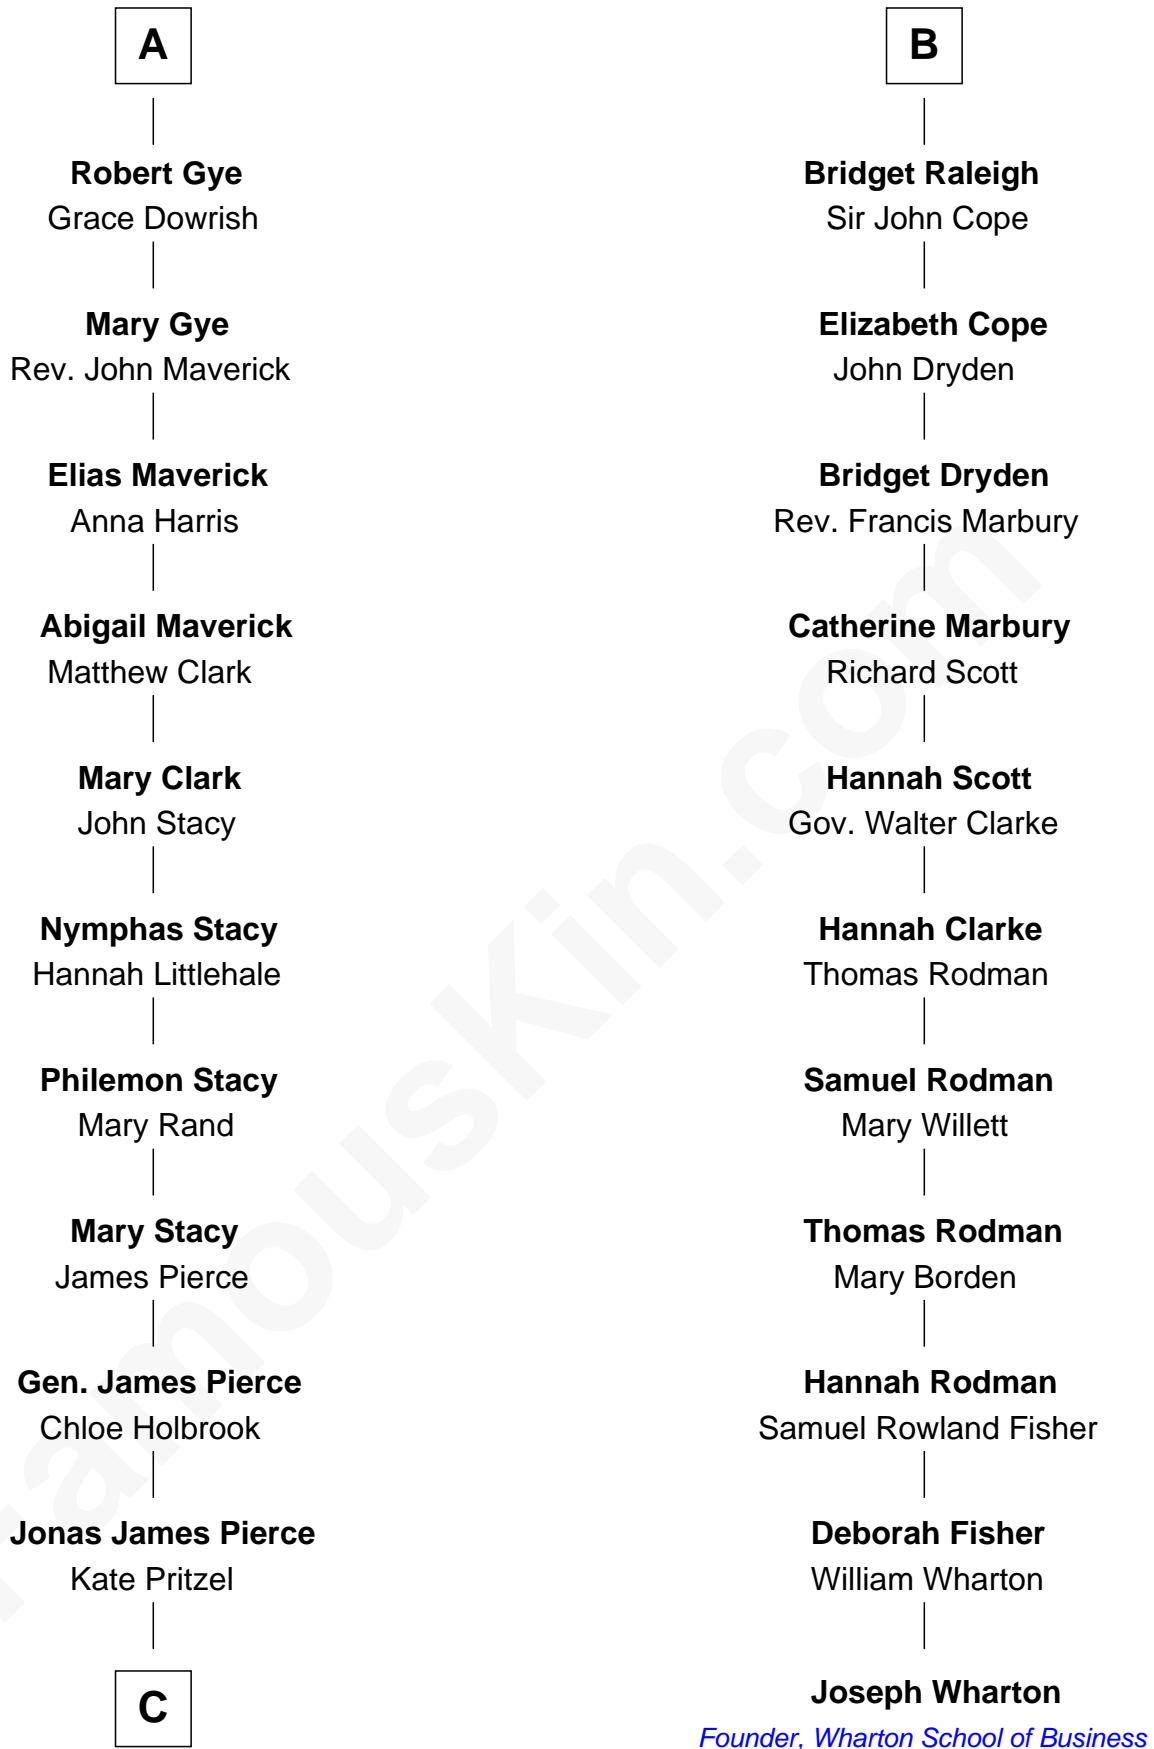

## Relationship Chart of

### Barbara (Pierce) Bush

*First Lady of President George H.W. Bush*

17th cousin 2 times removed of

### Joseph Wharton

*Founder of the Wharton School of Business*

**C**

—  
**Scott Pierce**  
Mabel Marvin

—  
**Marvin Pierce**  
Pauline Robinson

—  
**Barbara (Pierce) Bush**  
*First Lady of George H.W. Bush*