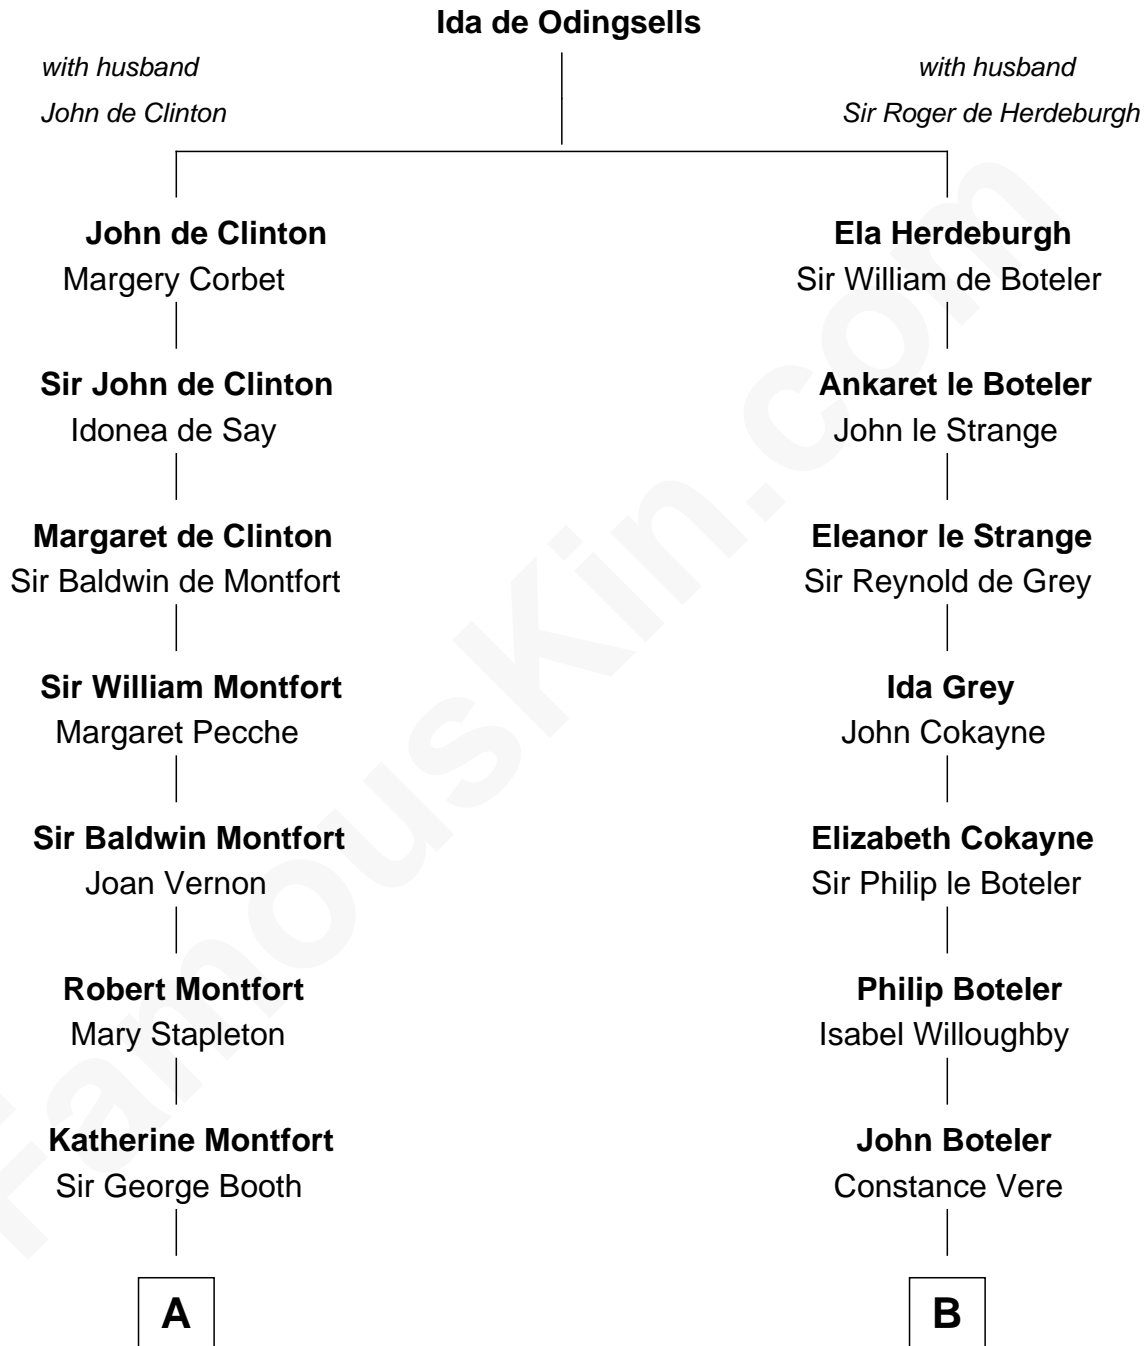

# FamousKin.com

## Relationship Chart of Barbara (Pierce) Bush

*First Lady of President George H.W. Bush*

19th cousin 2 times removed of

## Joseph Wharton

*Founder of the Wharton School of Business*

**C**

**Samuel Ross Marvin**

Julia Ann Place

**Jerome Place Marvin**

Martha Ann Stokes

**Mabel Marvin**