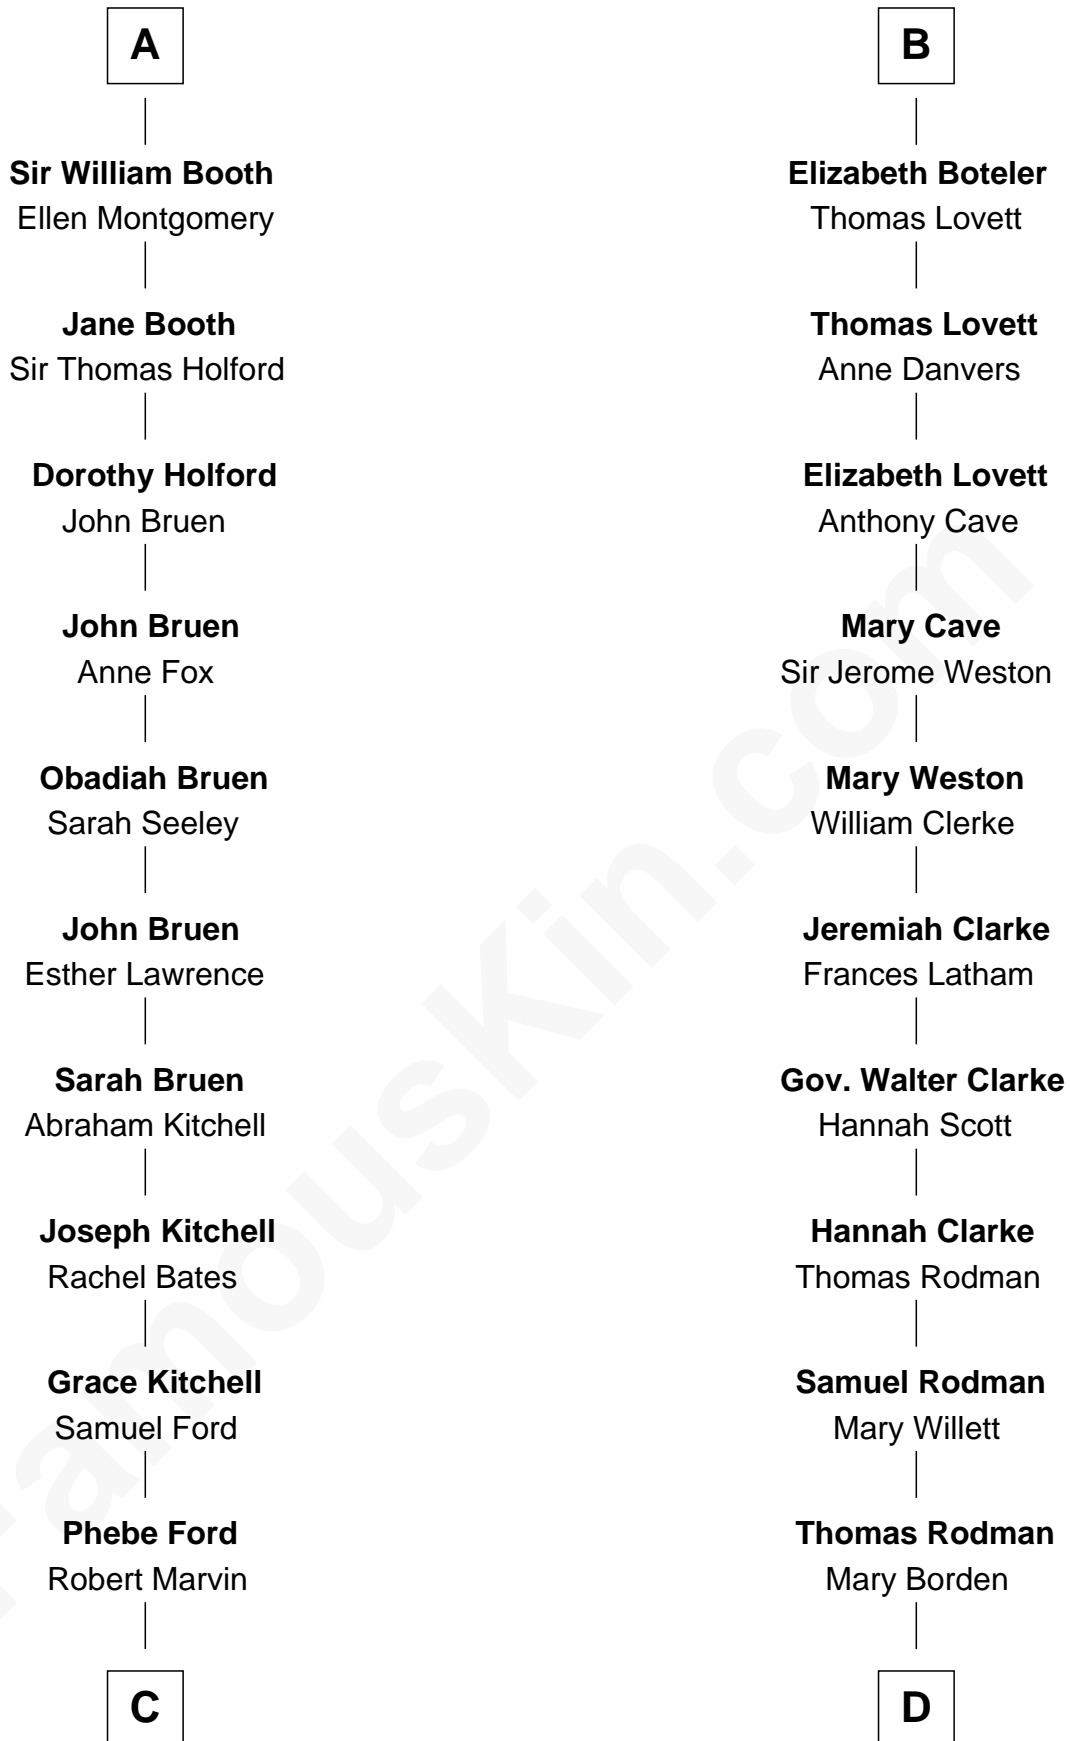

## Relationship Chart of Barbara (Pierce) Bush

*First Lady of President George H.W. Bush*

19th cousin 2 times removed of

## Joseph Wharton

*Founder of the Wharton School of Business*

**C**

**Samuel Ross Marvin**

Julia Ann Place

**Jerome Place Marvin**

Martha Ann Stokes

**Mabel Marvin**

Scott Pierce

**Marvin Pierce**

Pauline Robinson

**Barbara (Pierce) Bush**

*First Lady of George H.W. Bush*

**D**

**Hannah Rodman**

Samuel Rowland Fisher

**Deborah Fisher**

William Wharton

**Joseph Wharton**

*Founder, Wharton School of Business*