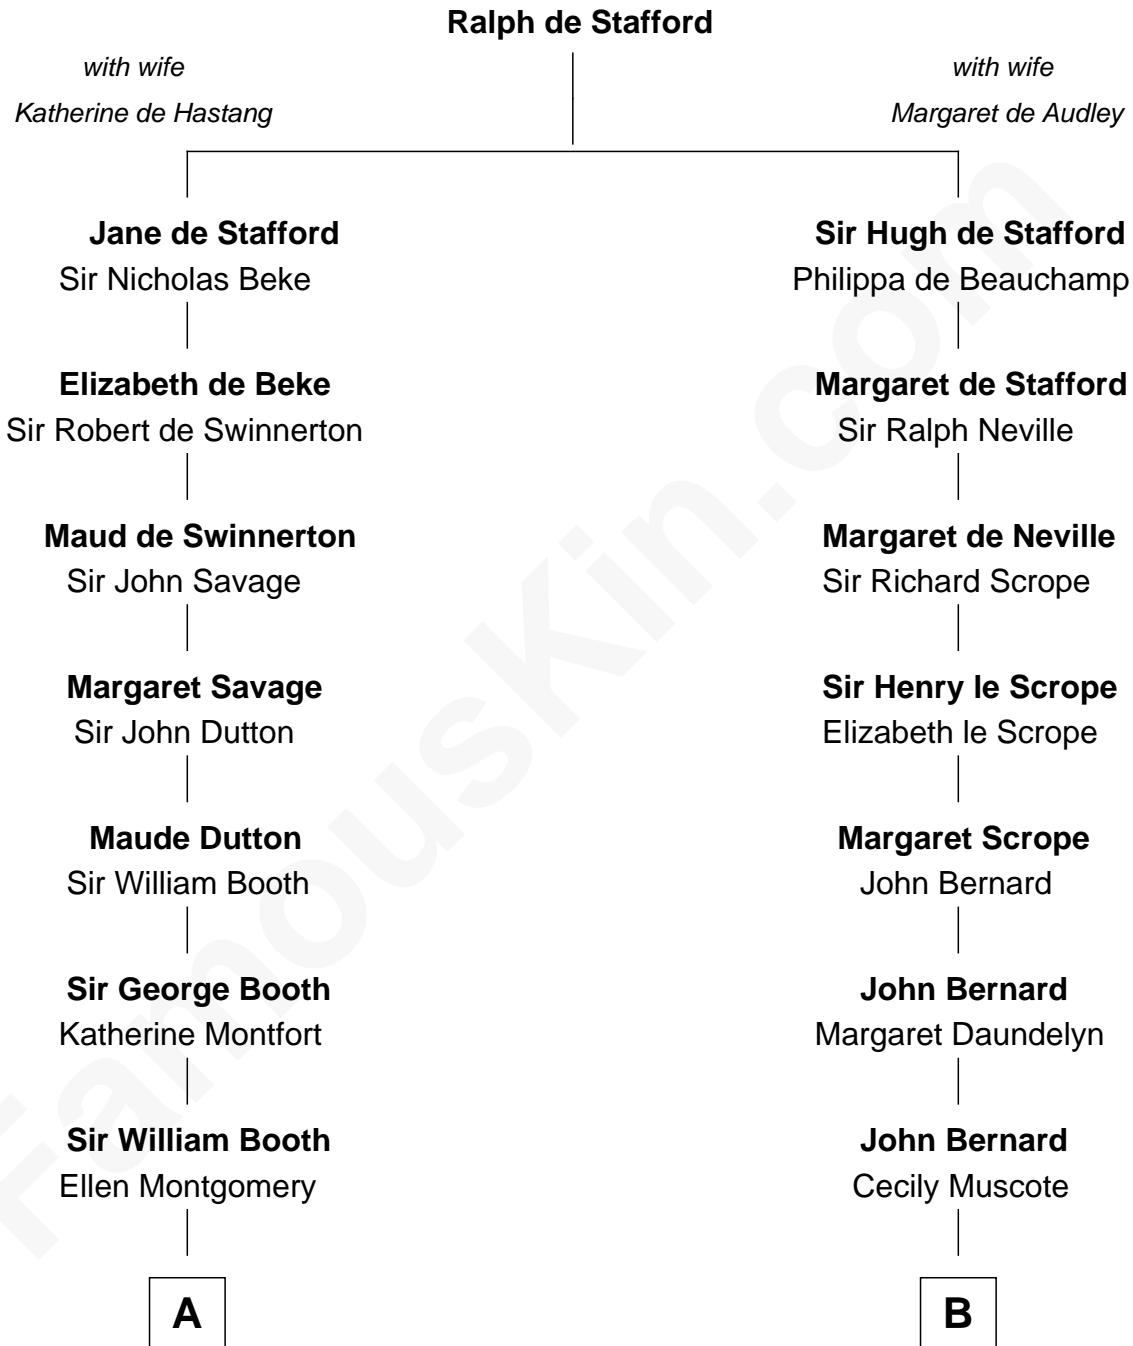

FamousKin.com

Relationship Chart of

Barbara (Pierce) Bush

First Lady of President George H.W. Bush

13th cousin 7 times removed of

Benjamin Harrison V

Signer of the Declaration of Independence

C

Jerome Place Marvin

Martha Ann Stokes

Mabel Marvin

Scott Pierce

Marvin Pierce

Pauline Robinson

Barbara (Pierce) Bush

First Lady of George H.W. Bush