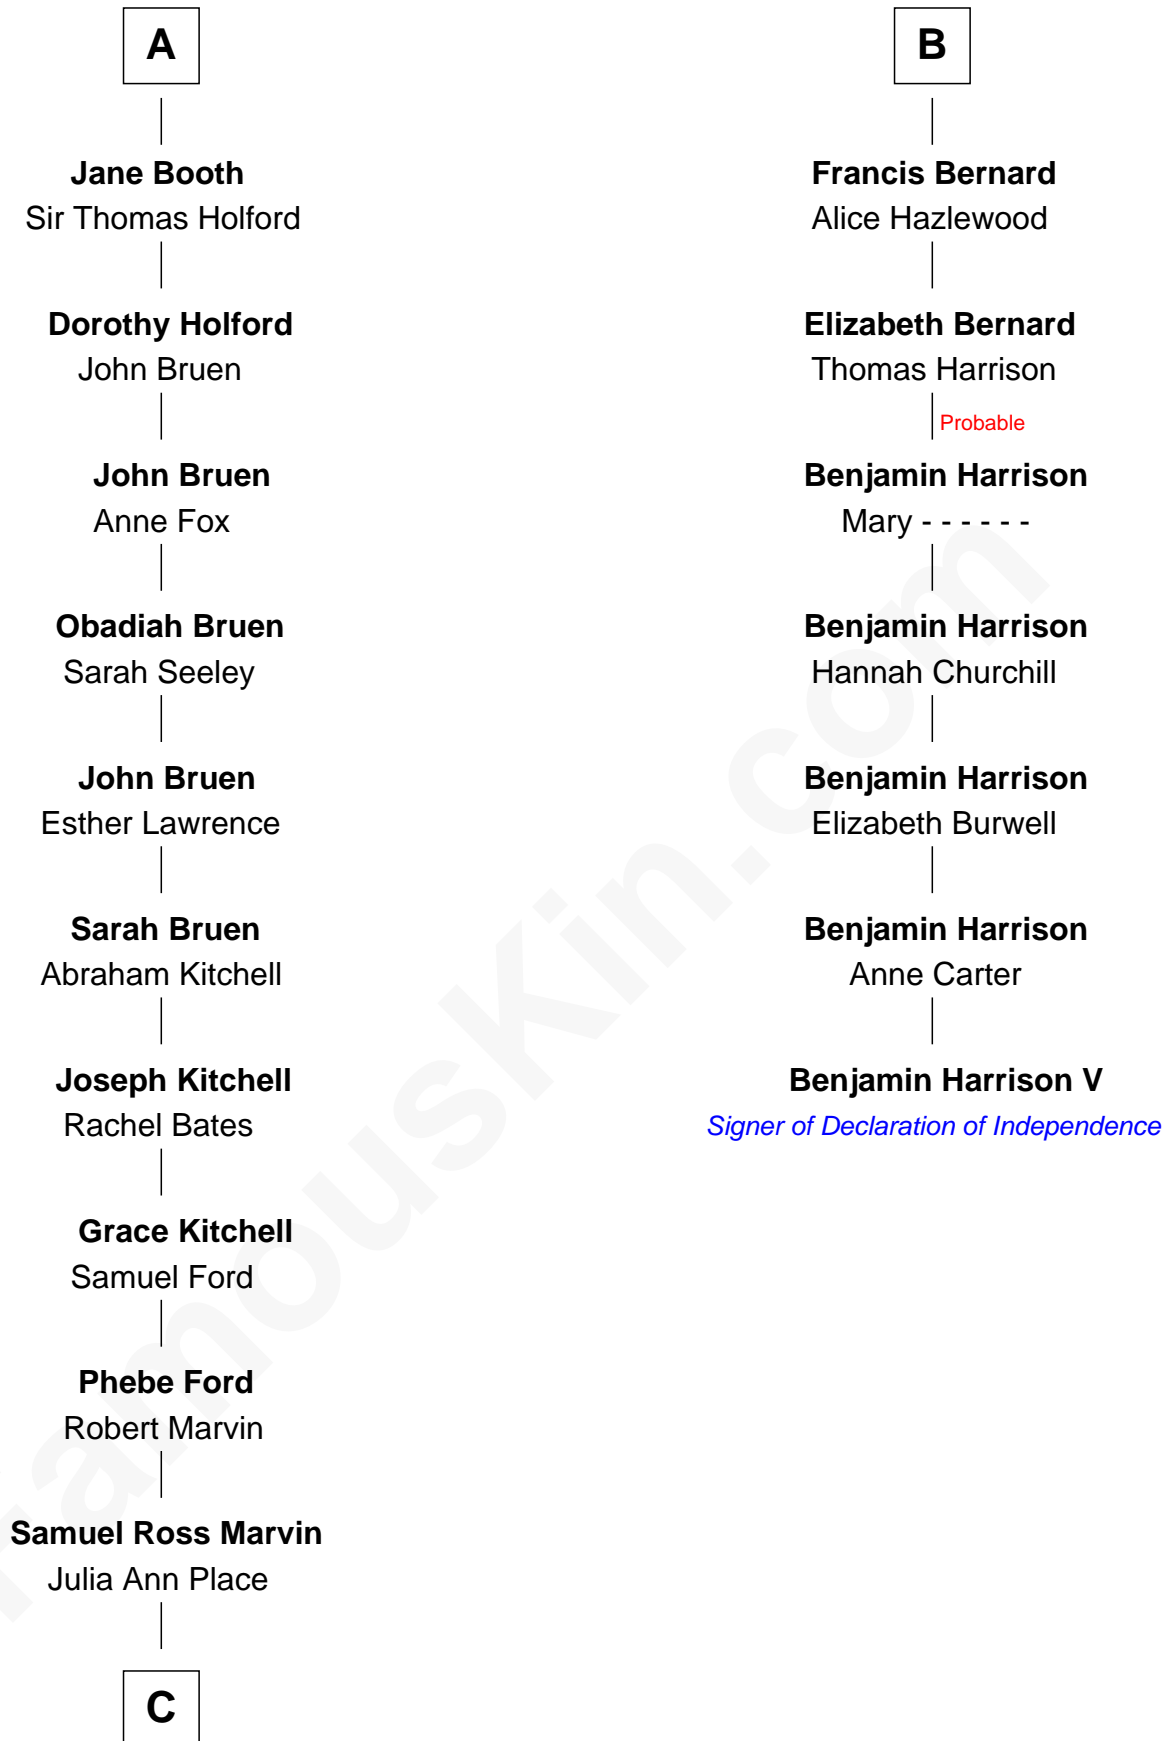

FamousKin.com

Relationship Chart of

Barbara (Pierce) Bush

First Lady of President George H.W. Bush

13th cousin 7 times removed of

Benjamin Harrison V

Signer of the Declaration of Independence

C

Jerome Place Marvin

Martha Ann Stokes

Mabel Marvin

Scott Pierce

Marvin Pierce

Pauline Robinson

Barbara (Pierce) Bush

First Lady of George H.W. Bush