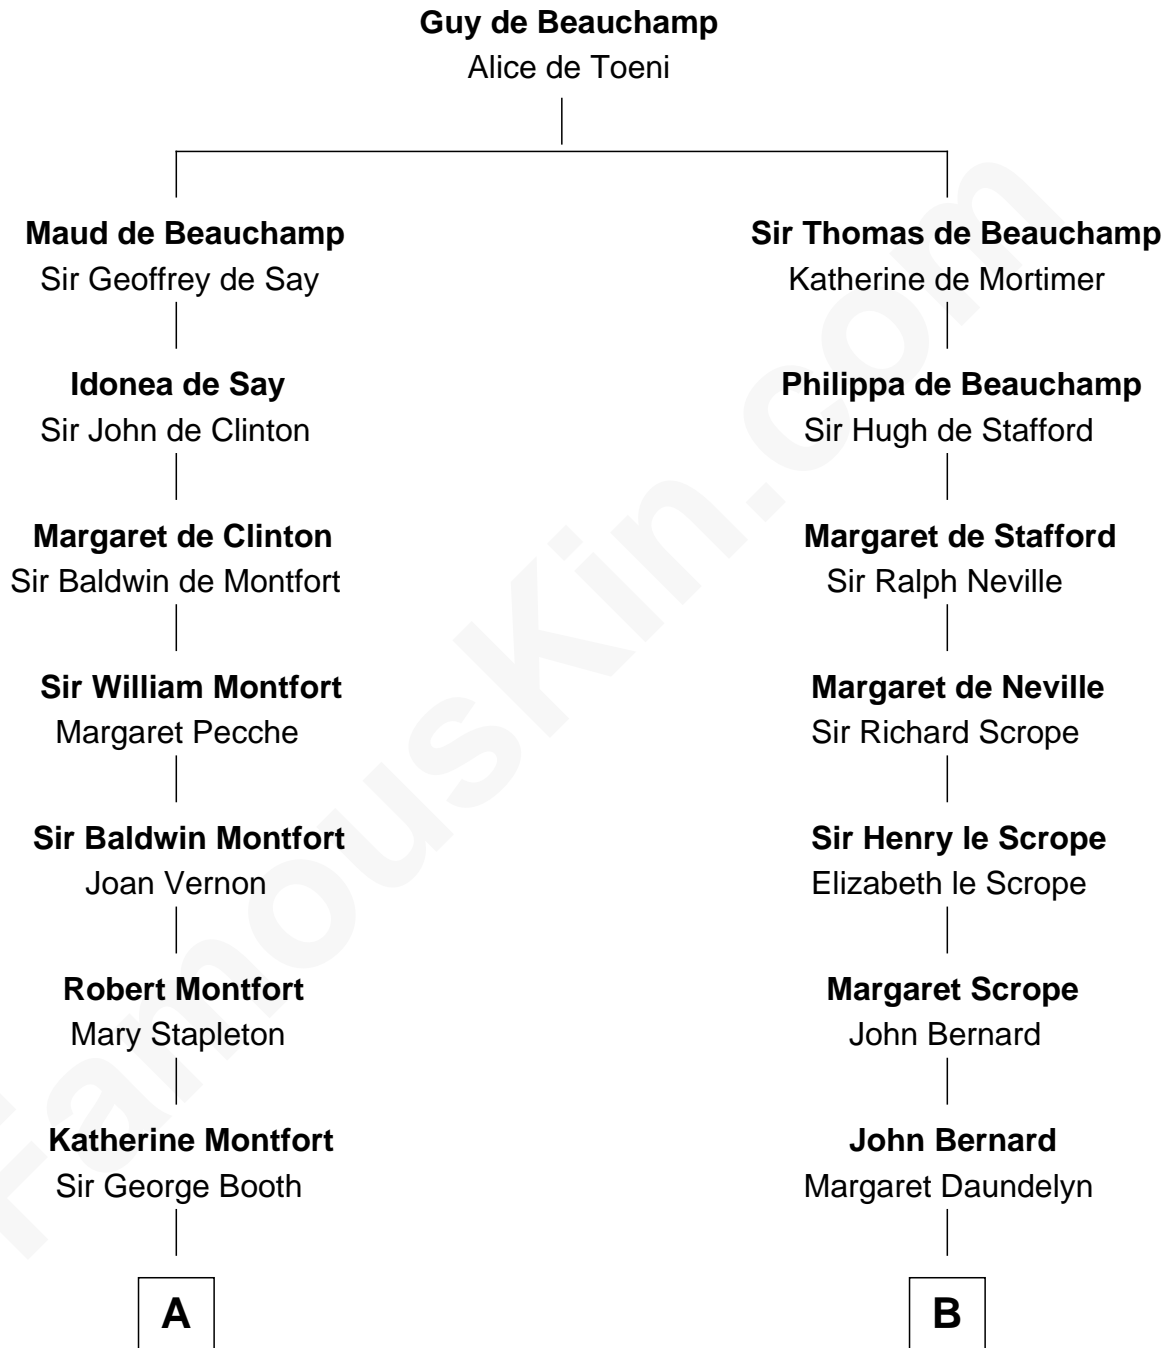

FamousKin.com

Relationship Chart of Barbara (Pierce) Bush

First Lady of President George H.W. Bush

14th cousin 7 times removed of

Benjamin Harrison V

Signer of the Declaration of Independence

C

—
Samuel Ross Marvin

Julia Ann Place

—
Jerome Place Marvin

Martha Ann Stokes

—
Mabel Marvin

Scott Pierce

—
Marvin Pierce

Pauline Robinson

—
Barbara (Pierce) Bush

First Lady of George H.W. Bush