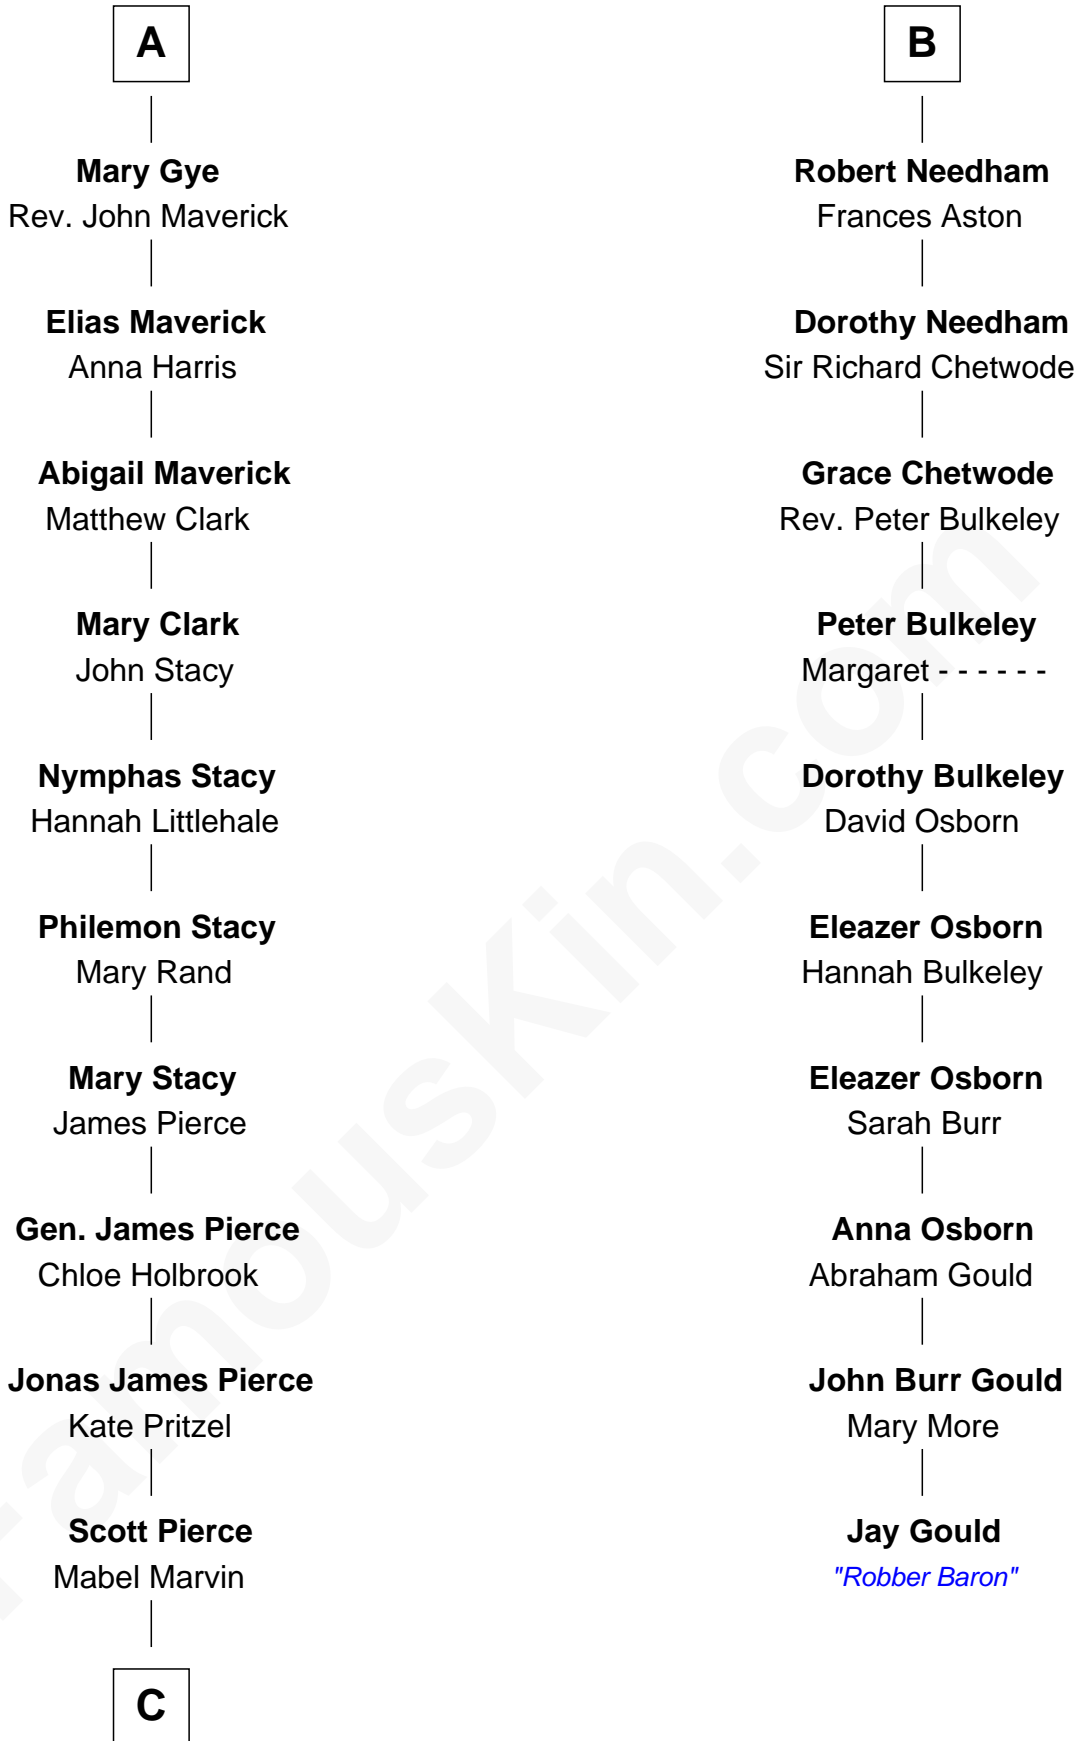

FamousKin.com

Relationship Chart of Barbara (Pierce) Bush

First Lady of President George H.W. Bush

16th cousin 2 times removed of

Jay Gould

American Railroad "Robber Baron"

C

—
Marvin Pierce
Pauline Robinson

—
Barbara (Pierce) Bush
First Lady of George H.W. Bush

FamousKin.com