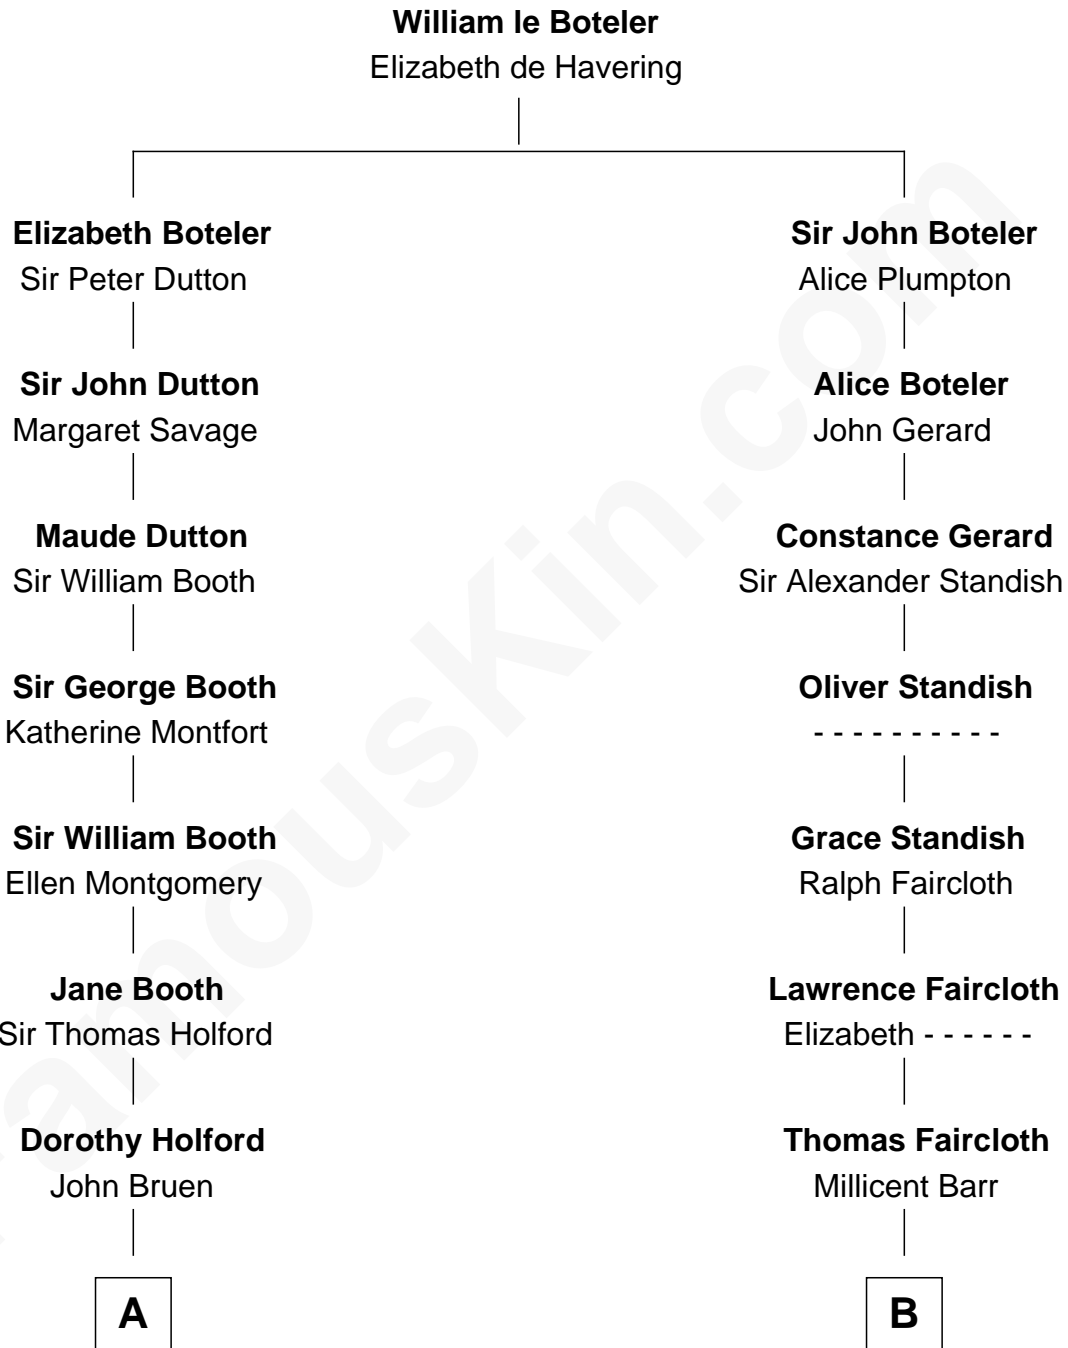

FamousKin.com

Relationship Chart of

Barbara (Pierce) Bush

First Lady of President George H.W. Bush

16th cousin 2 times removed of

Jay Gould

American Railroad "Robber Baron"

C

—
Marvin Pierce
Pauline Robinson

—
Barbara (Pierce) Bush
First Lady of George H.W. Bush

FamousKin.com