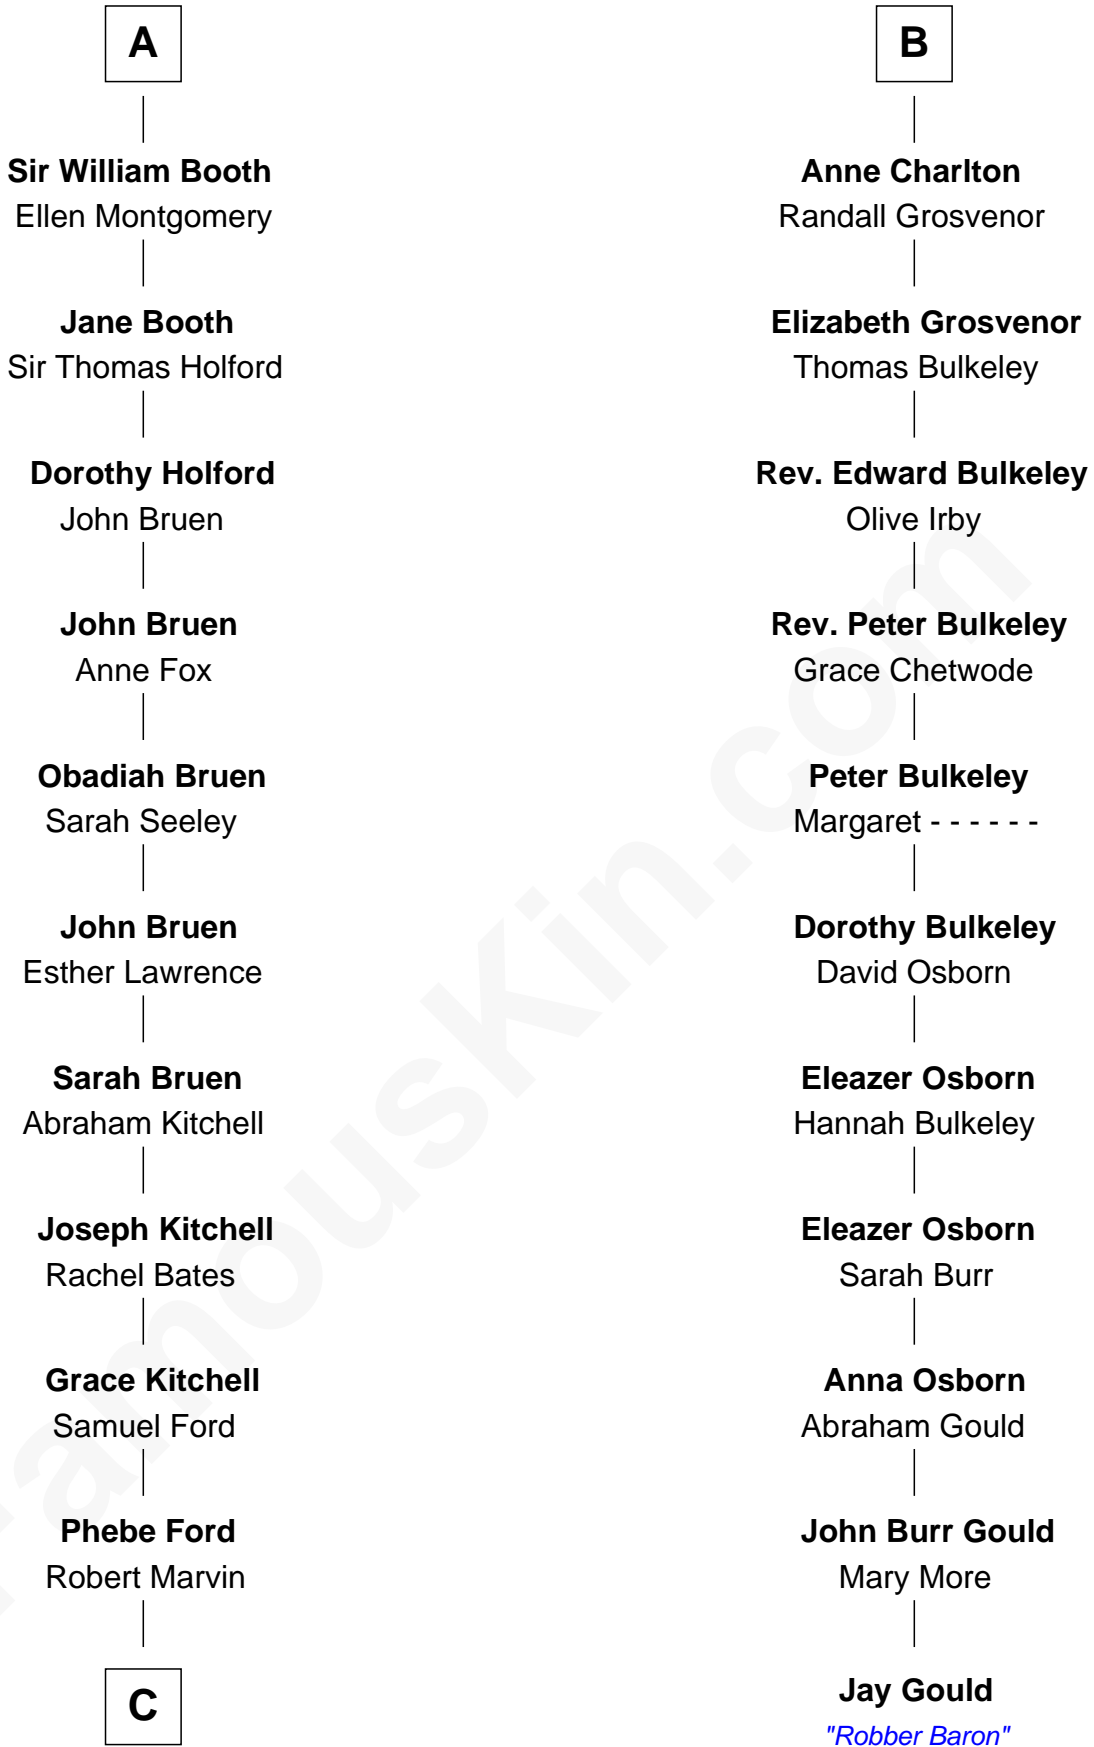

## Relationship Chart of

### Barbara (Pierce) Bush

*First Lady of President George H.W. Bush*

17th cousin 4 times removed of

### Jay Gould

*American Railroad "Robber Baron"*

**C**

Samuel Ross Marvin

Julia Ann Place

Jerome Place Marvin

Martha Ann Stokes

Mabel Marvin

Scott Pierce

Marvin Pierce

Pauline Robinson

**Barbara (Pierce) Bush**

*First Lady of George H.W. Bush*