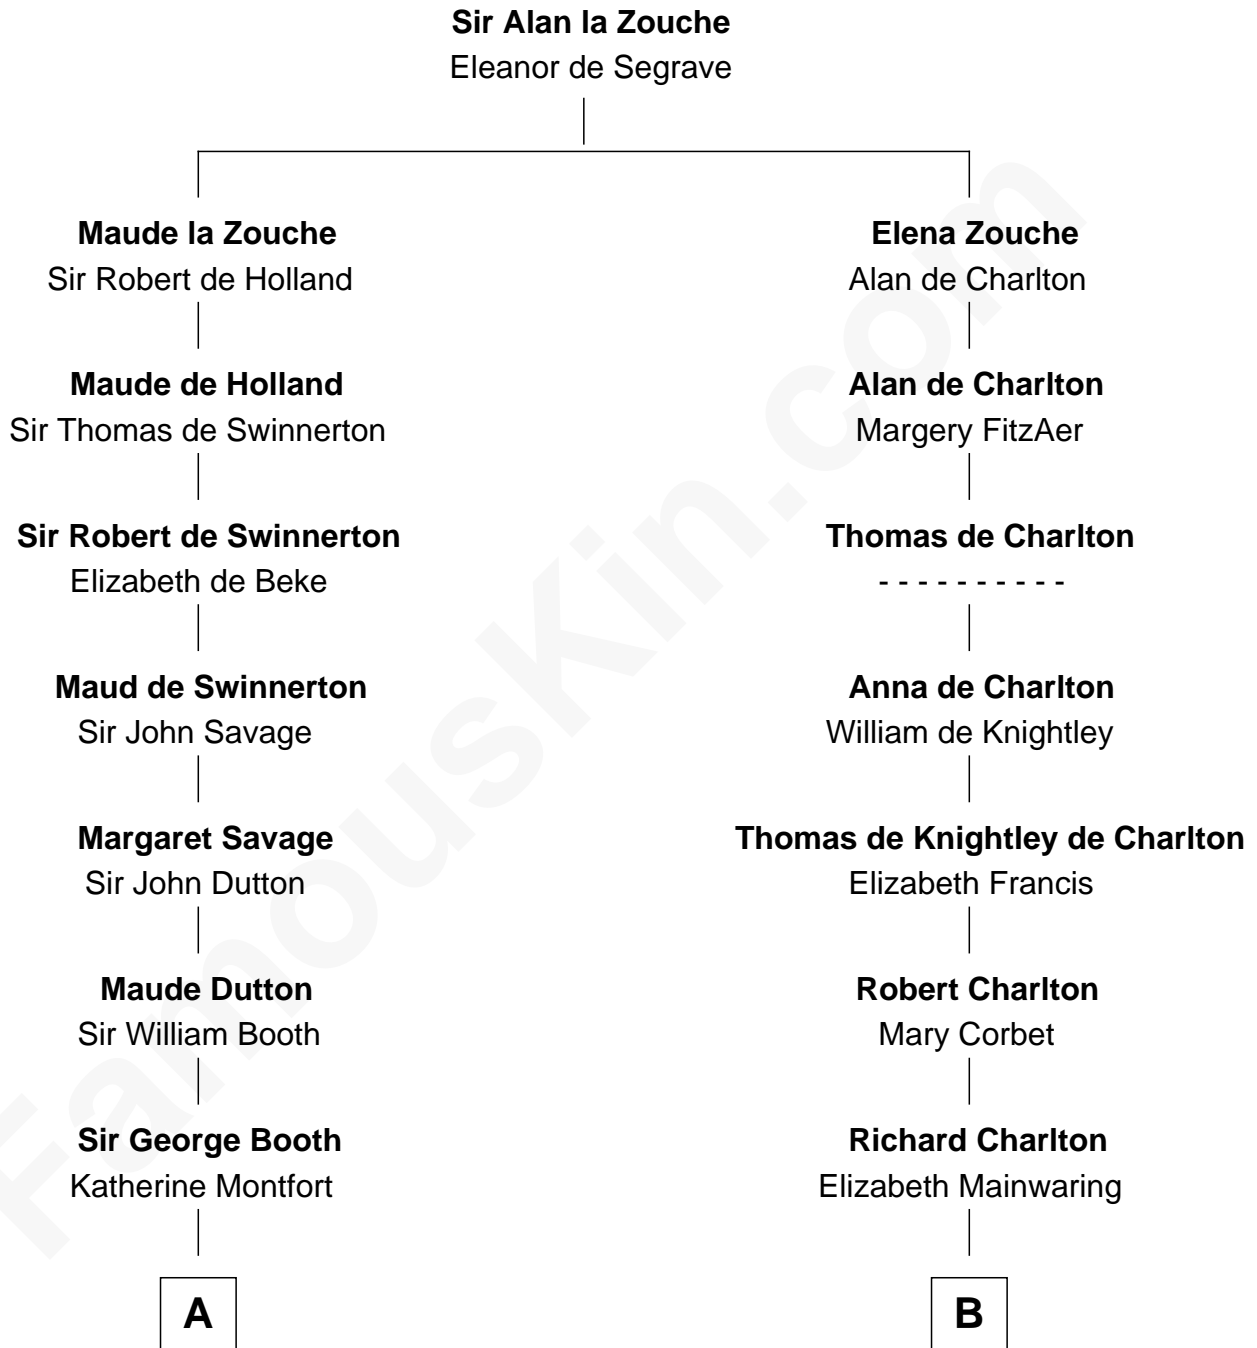

## Relationship Chart of

### Barbara (Pierce) Bush

*First Lady of President George H.W. Bush*

17th cousin 4 times removed of

### Jay Gould

*American Railroad "Robber Baron"*

**C**

Samuel Ross Marvin

Julia Ann Place

Jerome Place Marvin

Martha Ann Stokes

Mabel Marvin