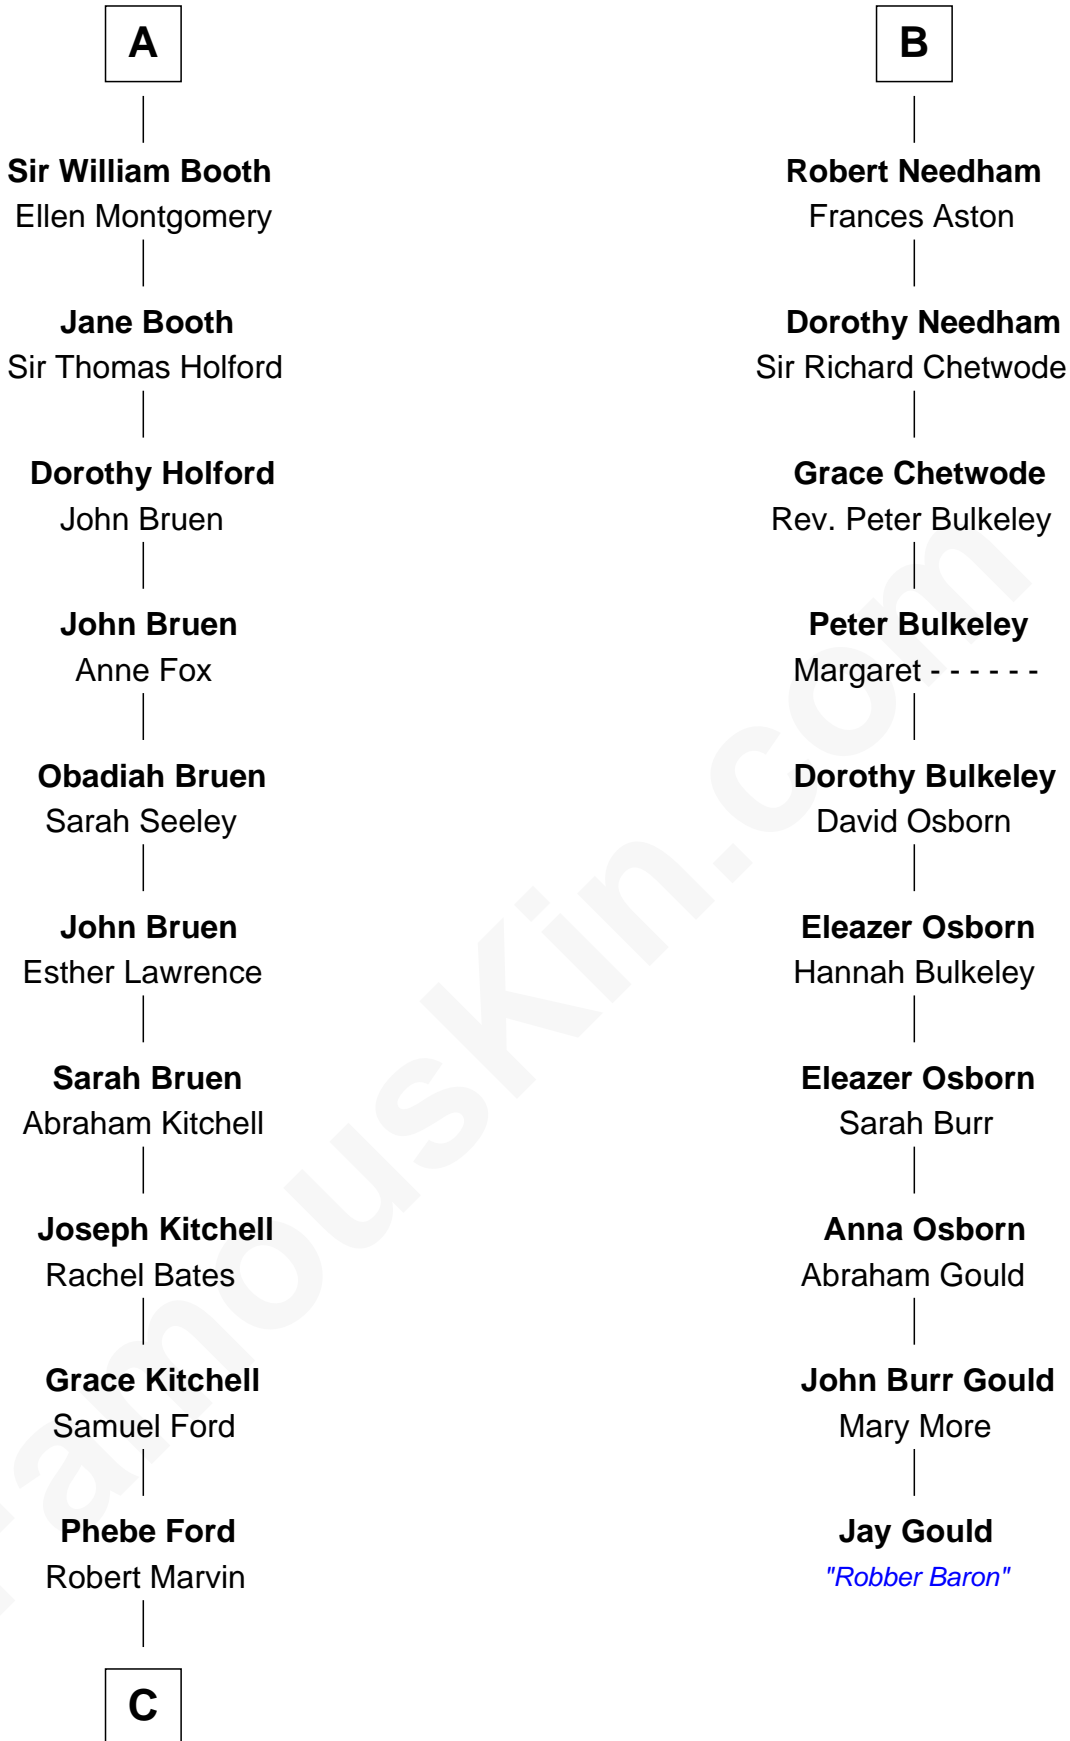

FamousKin.com

Relationship Chart of

Barbara (Pierce) Bush

First Lady of President George H.W. Bush

16th cousin 5 times removed of

Jay Gould

American Railroad "Robber Baron"

C

—
Samuel Ross Marvin

Julia Ann Place

—
Jerome Place Marvin

Martha Ann Stokes

—
Mabel Marvin

Scott Pierce

—
Marvin Pierce

Pauline Robinson

—
Barbara (Pierce) Bush

First Lady of George H.W. Bush

FamousKin.com