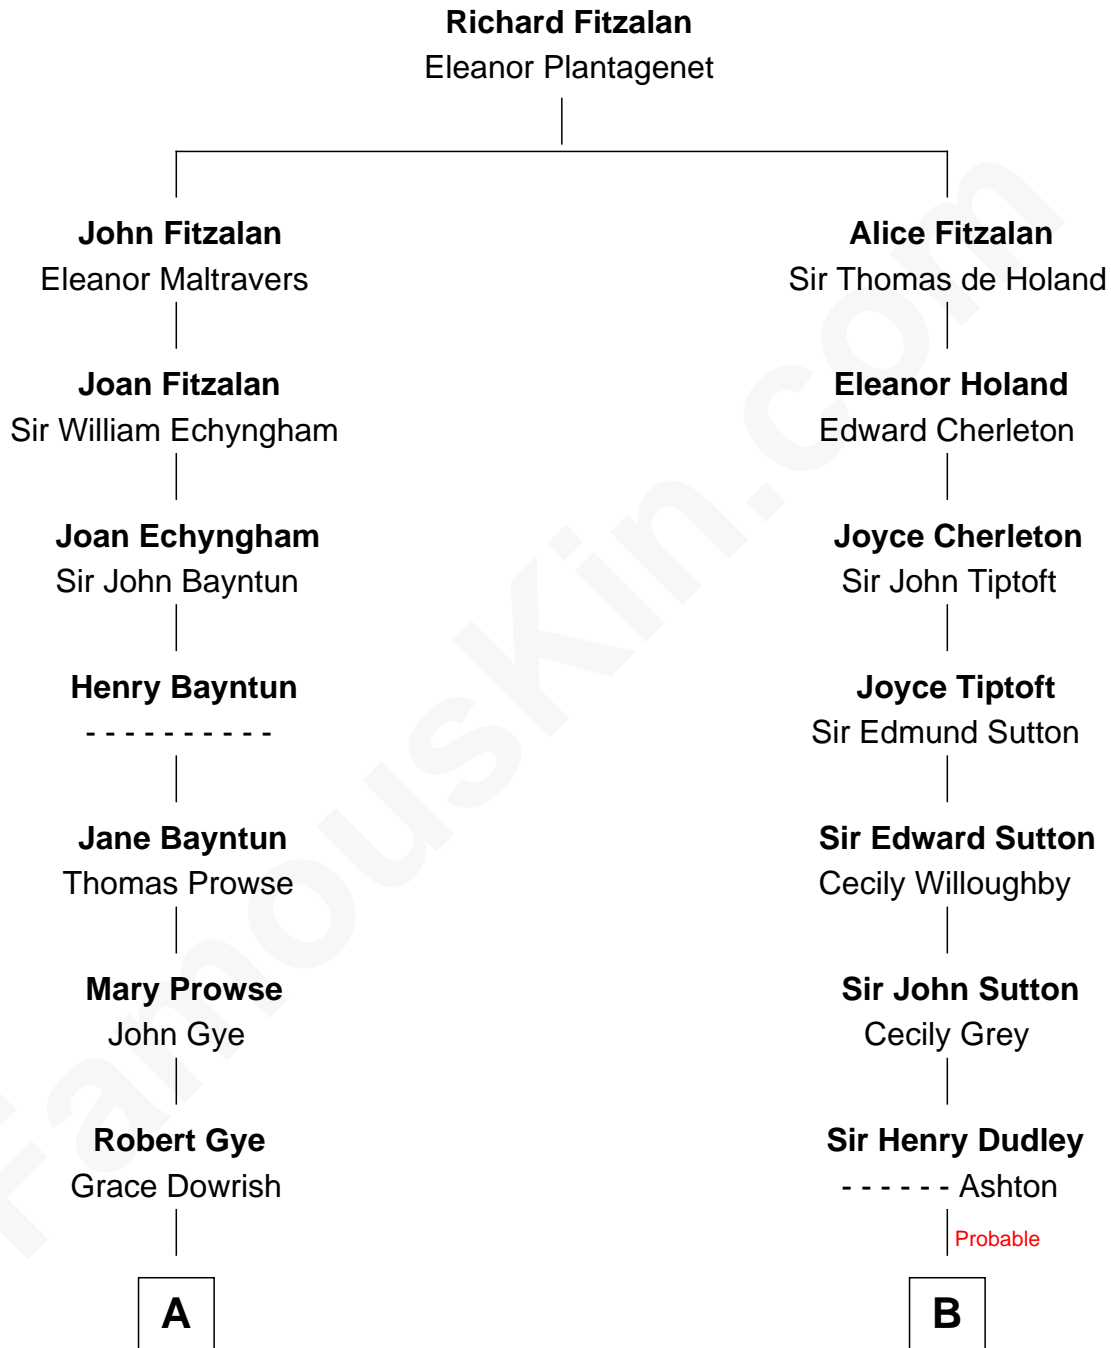

FamousKin.com

Relationship Chart of Barbara (Pierce) Bush

First Lady of President George H.W. Bush

16th cousin 2 times removed of

William Marsh Rice
Founder of Rice University

C

Marvin Pierce
Pauline Robinson

Barbara (Pierce) Bush
First Lady of George H.W. Bush

FamousKin.com