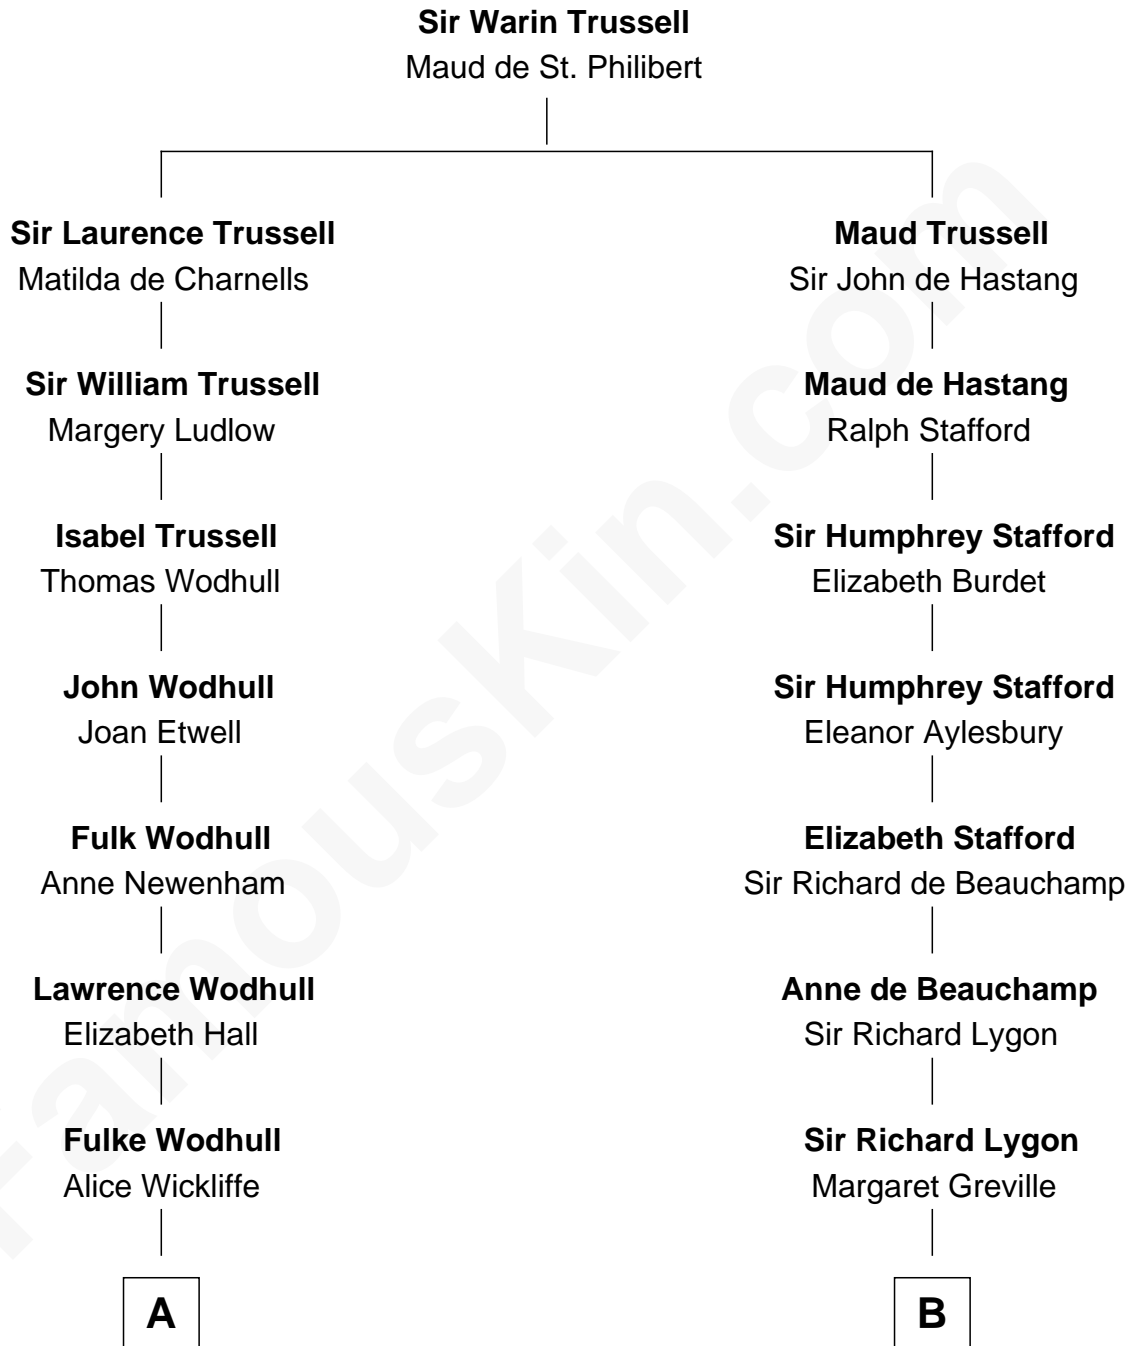

# FamousKin.com

## Relationship Chart of Barbara (Pierce) Bush

*First Lady of President George H.W. Bush*

19th cousin 1 time removed of

## General George C. Marshall

*Author of "The Marshall Plan"*

**C**

**Lulu Dell Flickinger**  
James Edgar Robinson

**Pauline Robinson**  
Marvin Pierce

**Barbara (Pierce) Bush**  
*First Lady of George H.W. Bush*