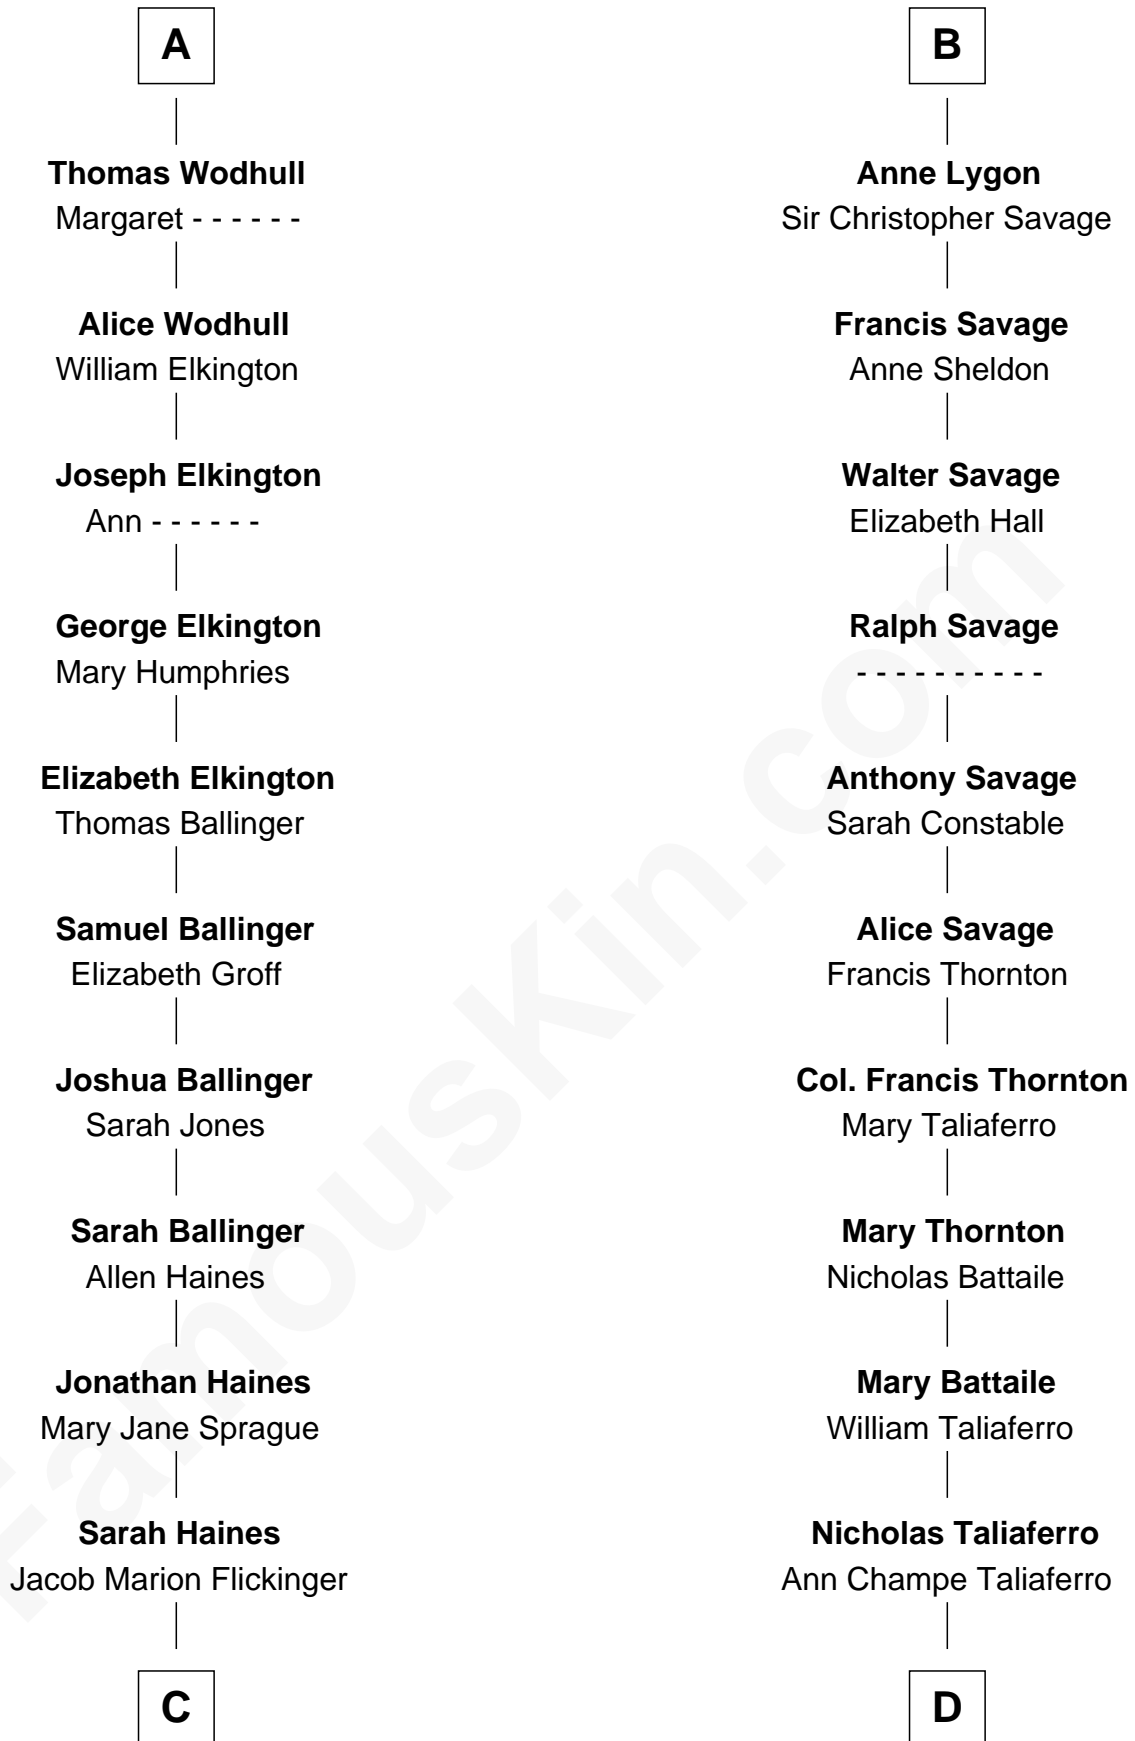

## Relationship Chart of Barbara (Pierce) Bush

*First Lady of President George H.W. Bush*

19th cousin 1 time removed of

## General George C. Marshall

*Author of "The Marshall Plan"*

**C**

**Lulu Dell Flickinger**  
James Edgar Robinson

**Pauline Robinson**  
Marvin Pierce

**Barbara (Pierce) Bush**  
*First Lady of George H.W. Bush*

**D**

**Matilda Battaile Taliaferro**  
Martin Marshall

**William Champe Marshall**  
Susan Myers

**George Catlett Marshall**  
Laura Emily Bradford

**General George C. Marshall**  
*U.S. Army - World War II*