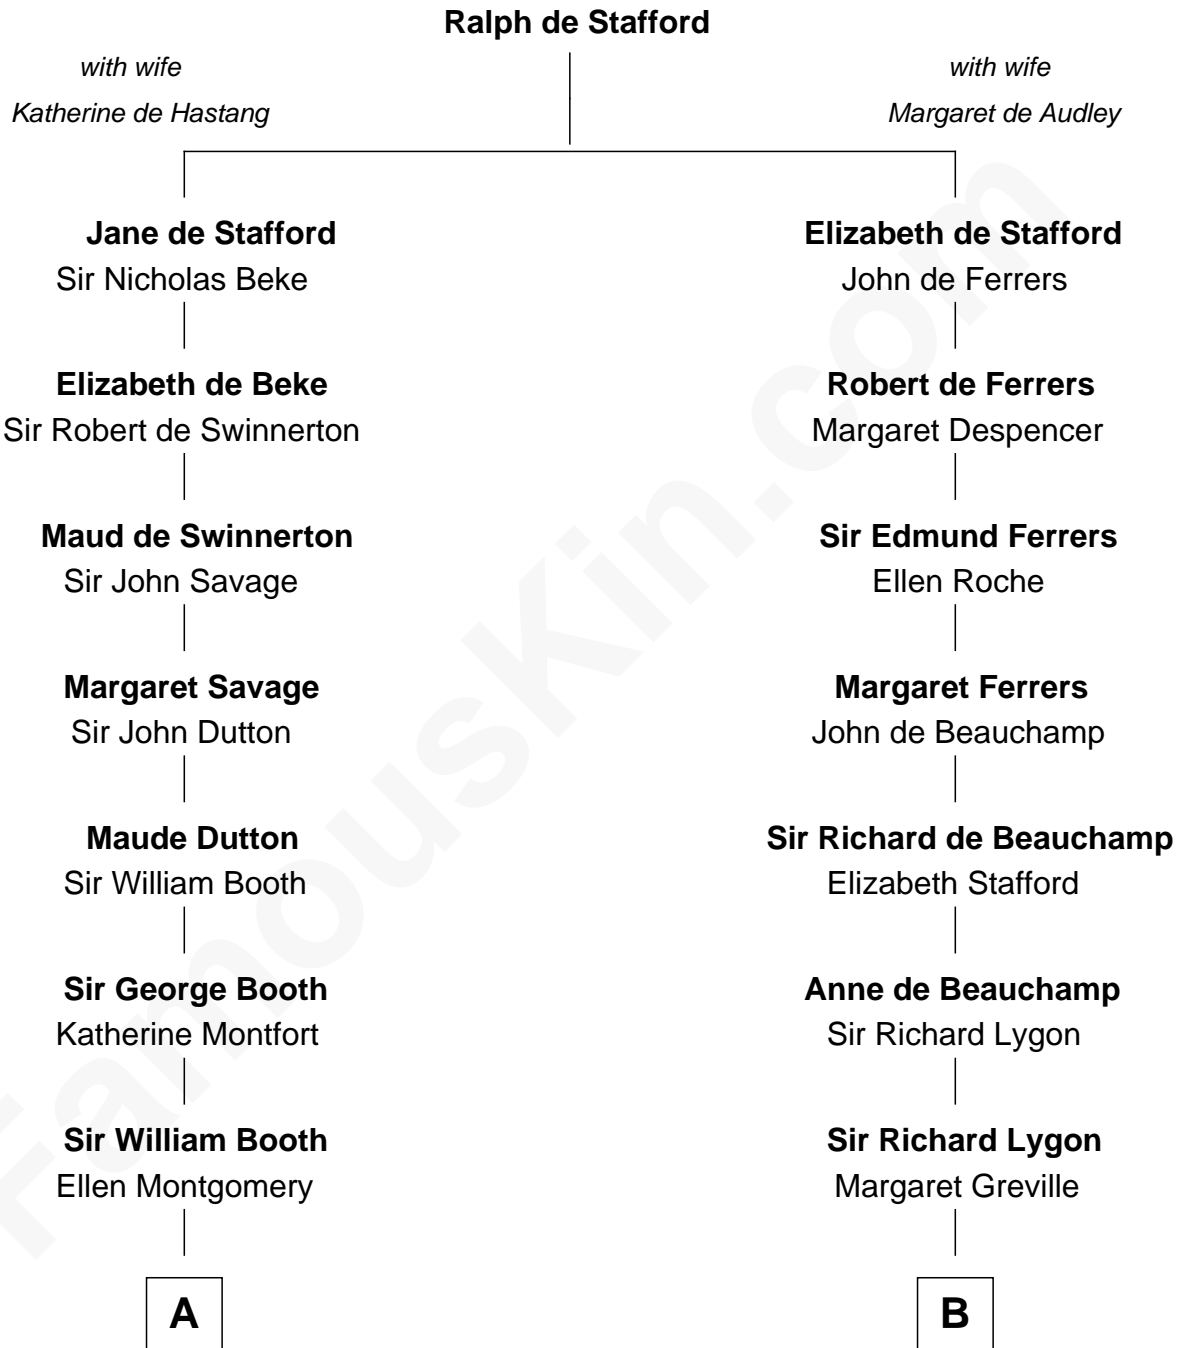

FamousKin.com

Relationship Chart of

Barbara (Pierce) Bush

First Lady of President George H.W. Bush

20th cousin of

General George C. Marshall

Author of "The Marshall Plan"

C

Jerome Place Marvin

Martha Ann Stokes

Mabel Marvin

Scott Pierce

Marvin Pierce

Pauline Robinson

Barbara (Pierce) Bush

First Lady of George H.W. Bush

D

Matilda Battaile Taliaferro

Martin Marshall

William Champe Marshall

Susan Myers

George Catlett Marshall

Laura Emily Bradford

General George C. Marshall