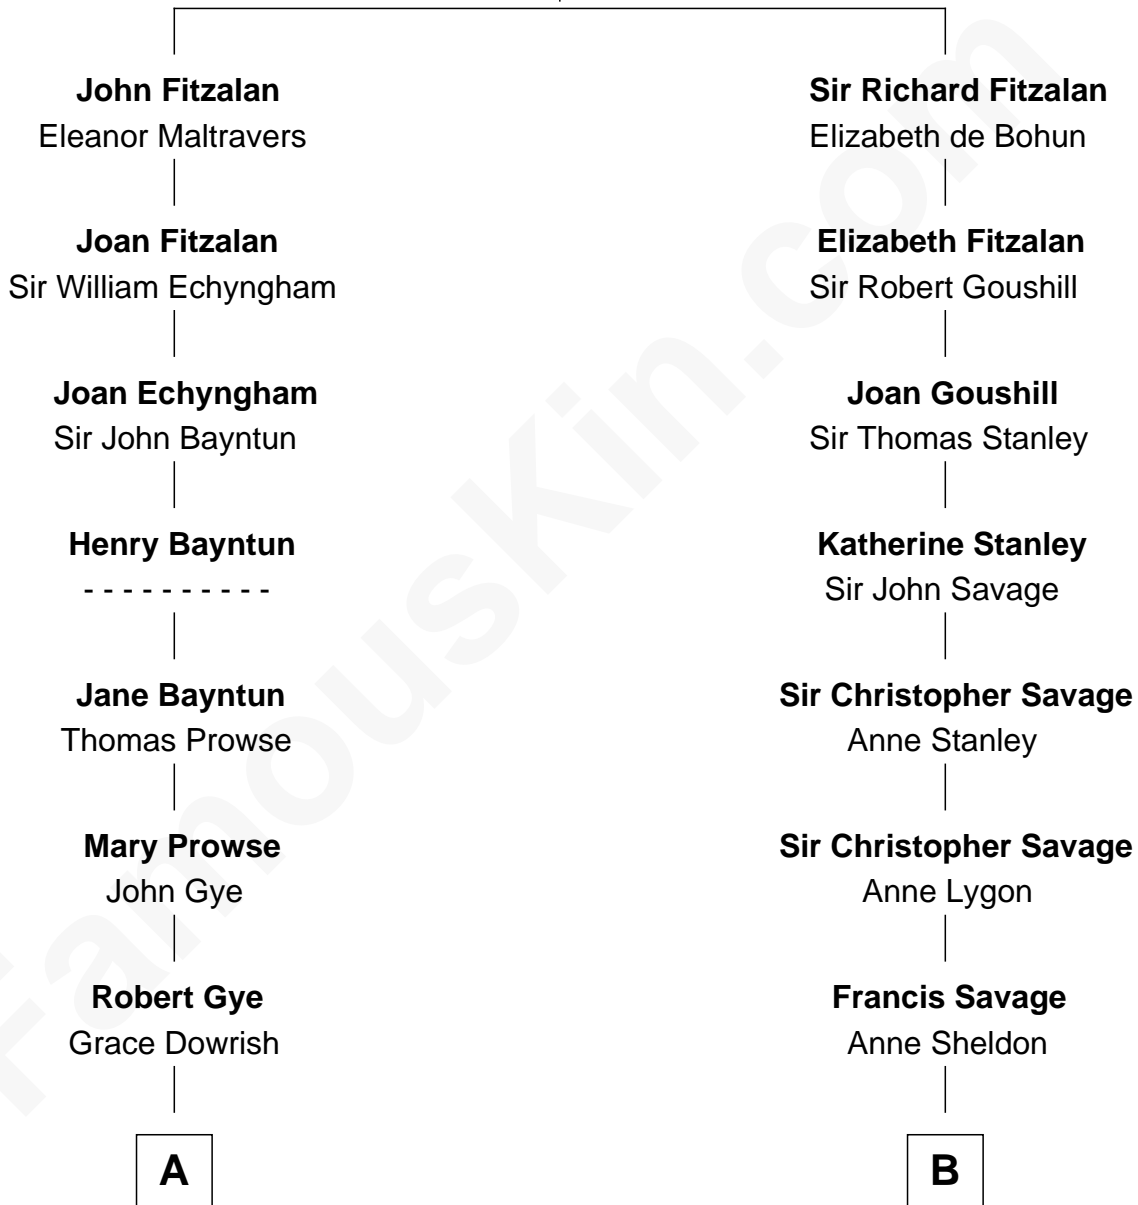

FamousKin.com

Relationship Chart of

Barbara (Pierce) Bush

First Lady of President George H.W. Bush

18th cousin of

General George C. Marshall

Author of "The Marshall Plan"

Richard Fitzalan
Eleanor Plantagenet

C

Marvin Pierce
Pauline Robinson

Barbara (Pierce) Bush
First Lady of George H.W. Bush

D

George Catlett Marshall
Laura Emily Bradford

General George C. Marshall
U.S. Army - World War II

FamousKin.com