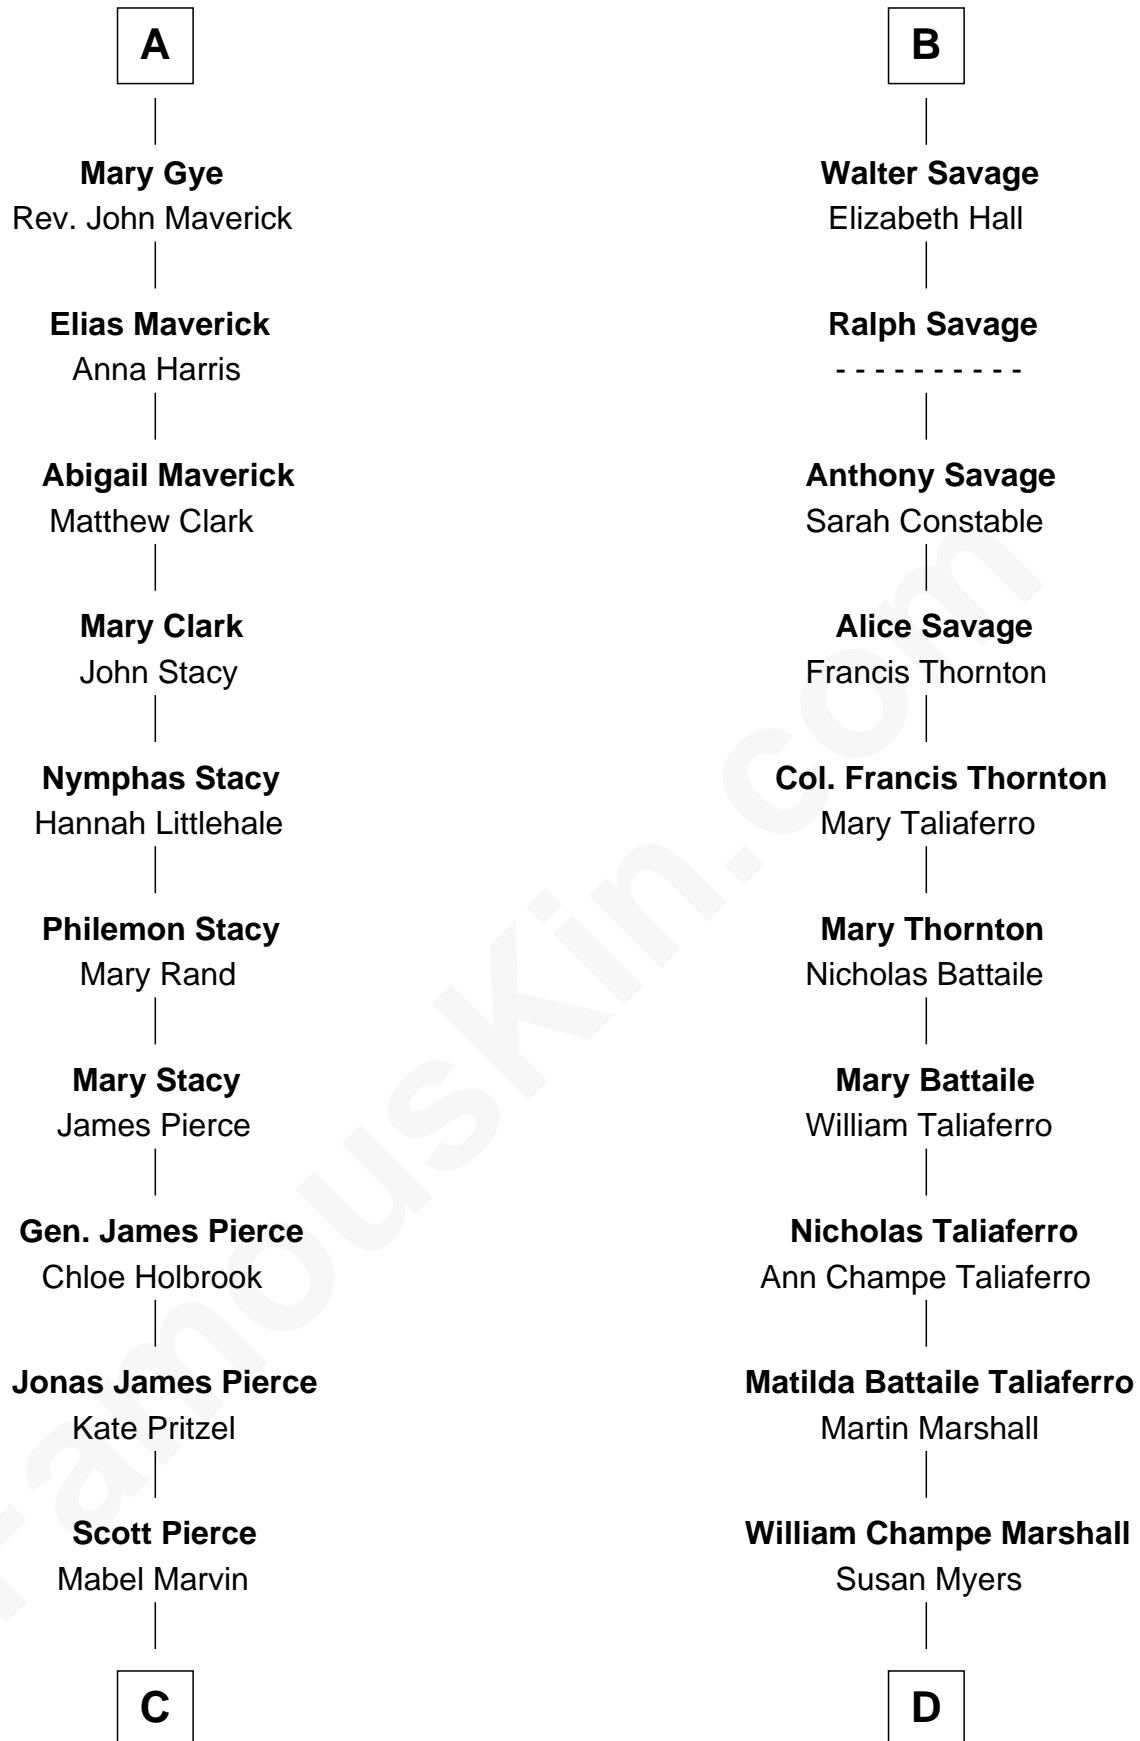

FamousKin.com

Relationship Chart of

Barbara (Pierce) Bush

First Lady of President George H.W. Bush

18th cousin of

General George C. Marshall

Author of "The Marshall Plan"

Richard Fitzalan
Eleanor Plantagenet

C

Marvin Pierce
Pauline Robinson

Barbara (Pierce) Bush
First Lady of George H.W. Bush

D

George Catlett Marshall
Laura Emily Bradford

General George C. Marshall
U.S. Army - World War II

FamousKin.com