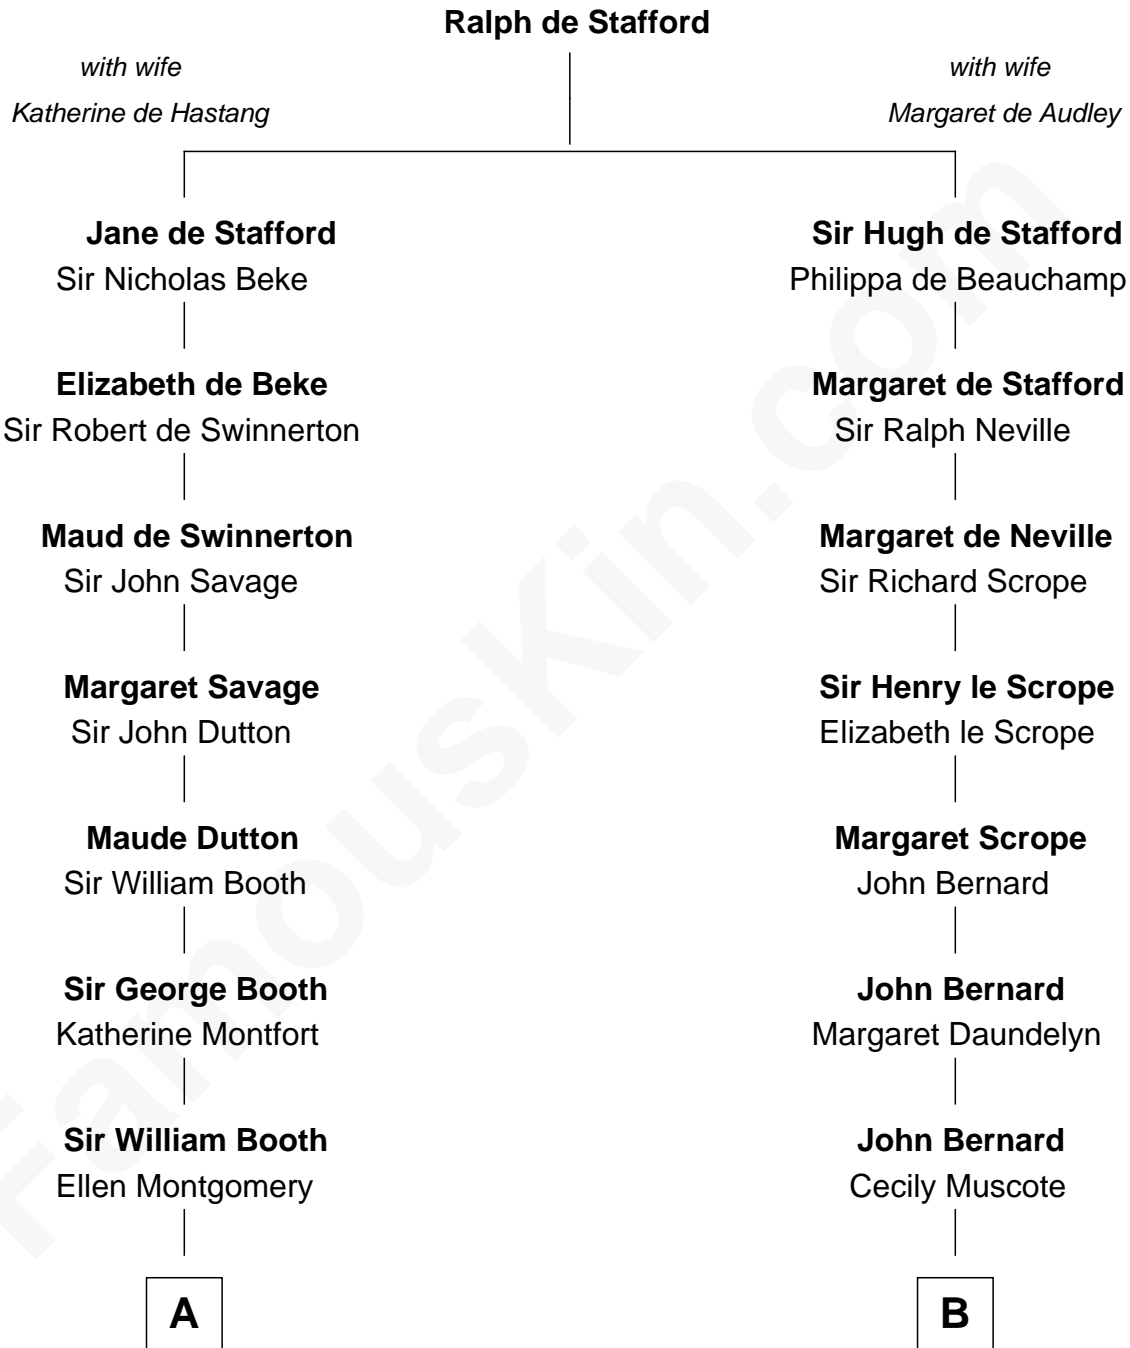

## Relationship Chart of

### Barbara (Pierce) Bush

*First Lady of President George H.W. Bush*

17th cousin 3 times removed of

**Harry F. Byrd**

*50th Governor of Virginia*

**C**

Jerome Place Marvin

Martha Ann Stokes