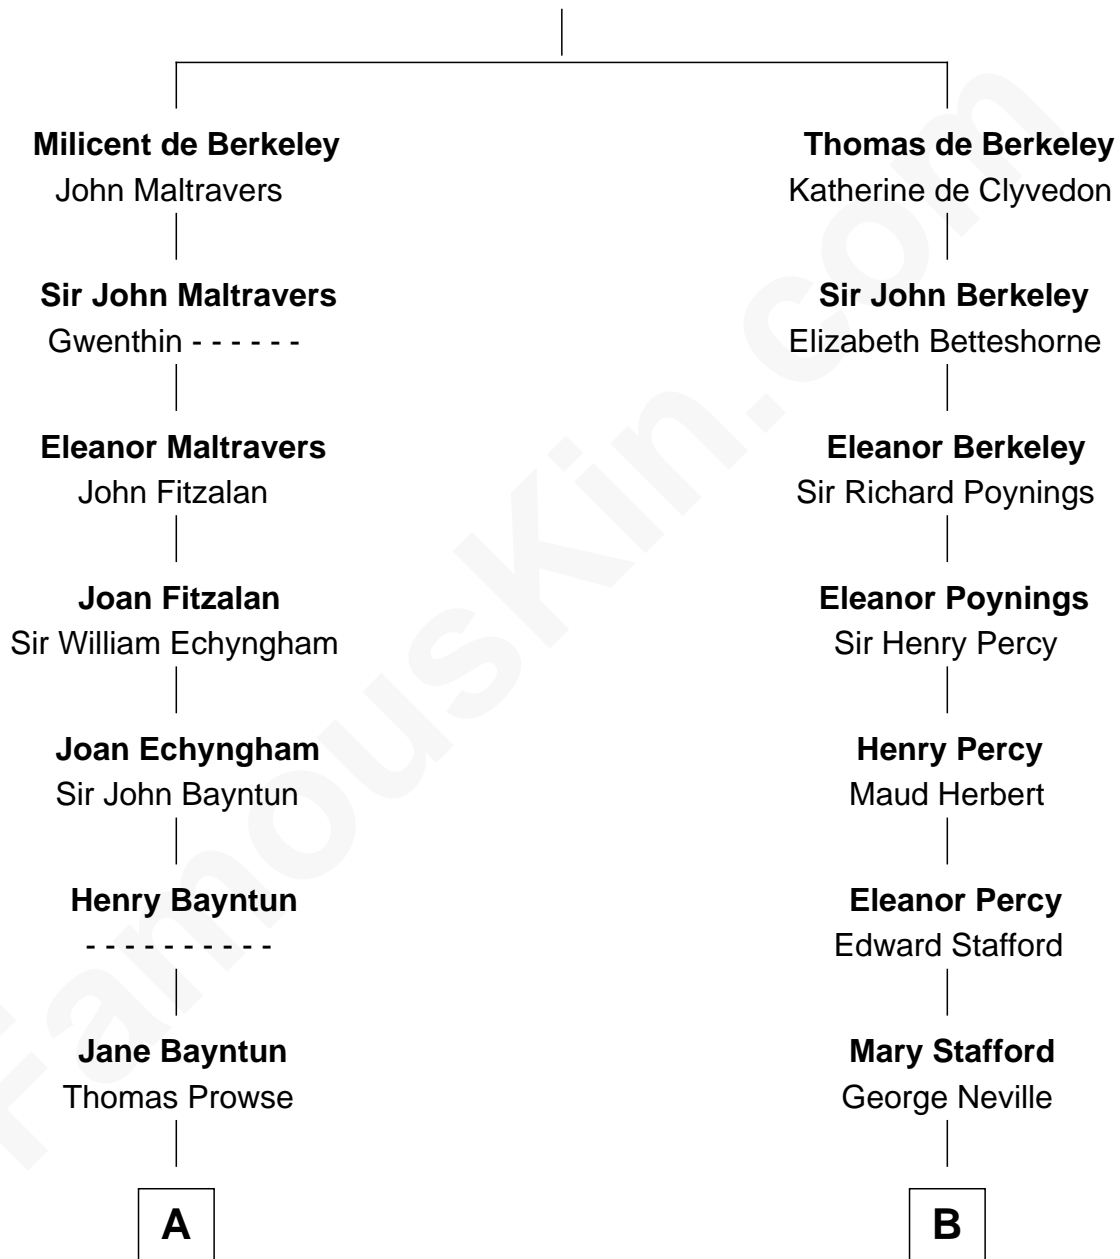

## Relationship Chart of

### Barbara (Pierce) Bush

*First Lady of President George H.W. Bush*

19th cousin 1 time removed of

### Harry F. Byrd

*50th Governor of Virginia*

**Sir Maurice de Berkeley**

Eve la Zouche

**C**

**Jonas James Pierce**

Kate Pritzel

**Scott Pierce**

Mabel Marvin

**Marvin Pierce**

Pauline Robinson

**Barbara (Pierce) Bush**

*First Lady of George H.W. Bush*

**D**

**Col. William Byrd**

Jane Meriwether Rivers