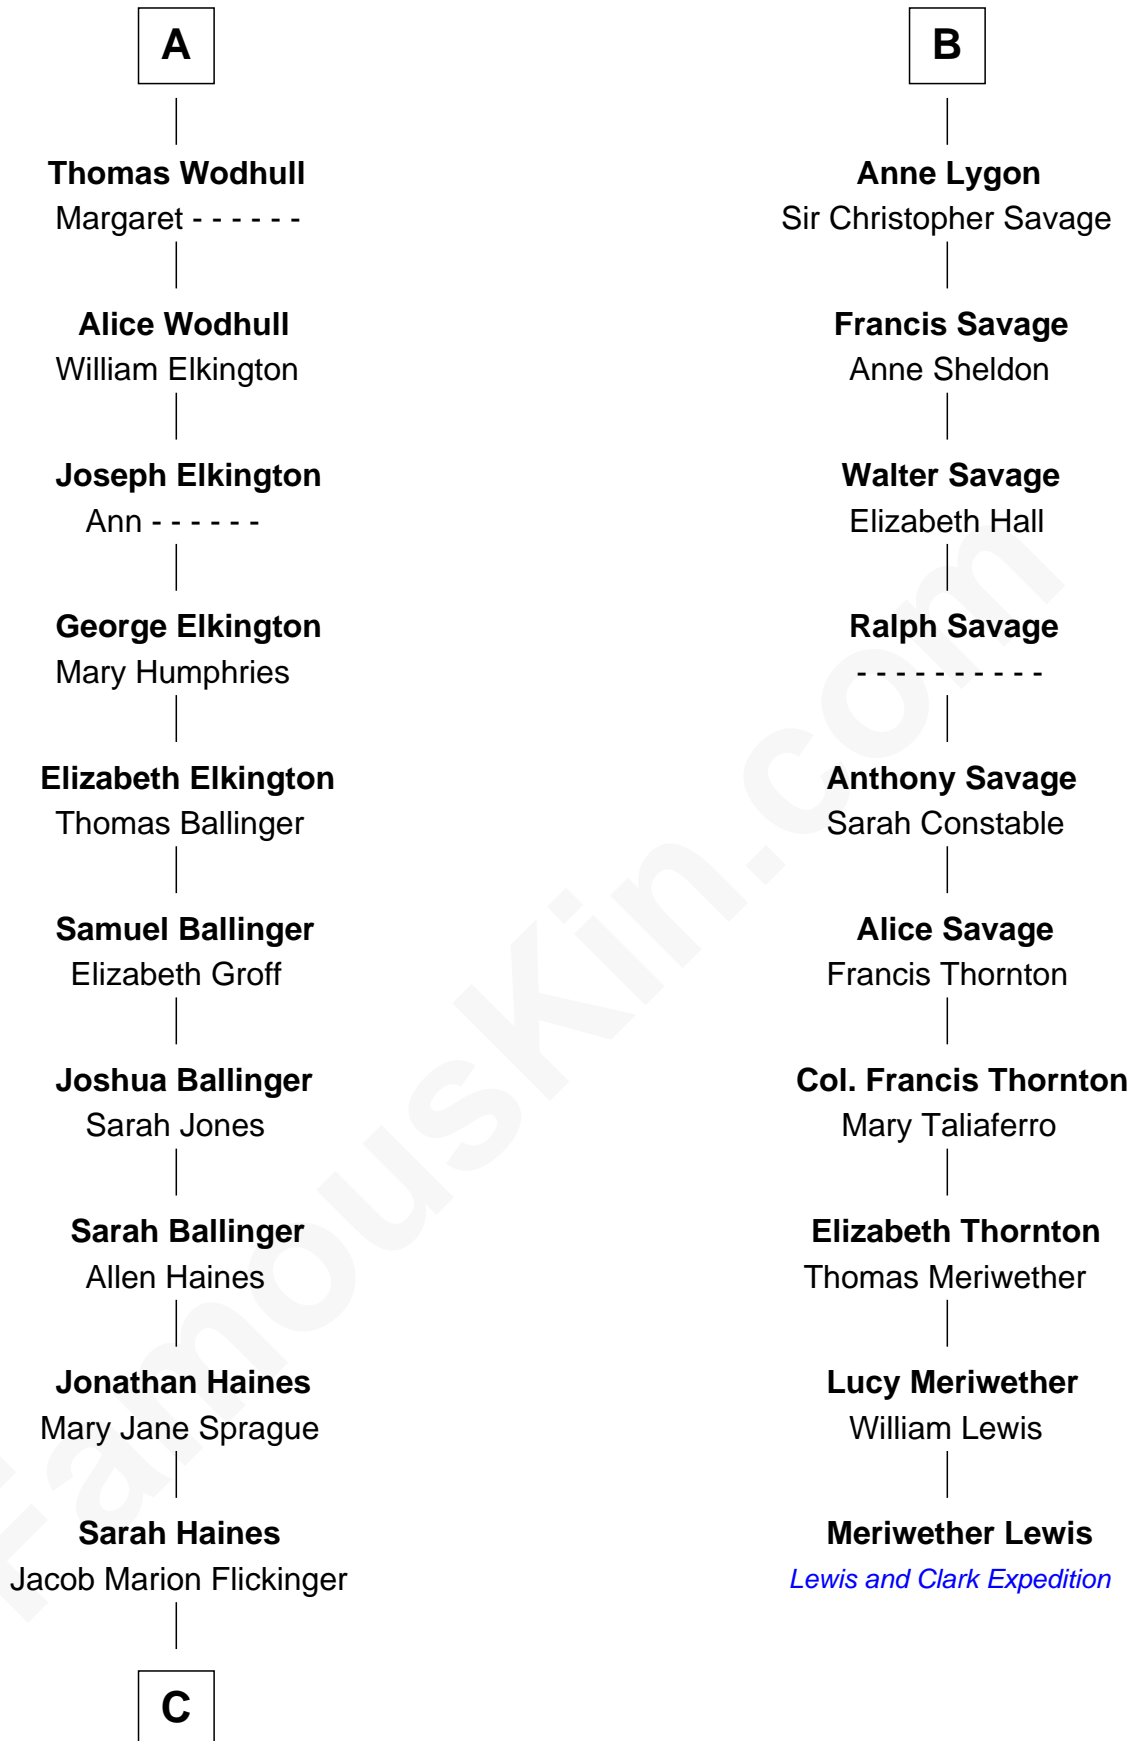

FamousKin.com

Relationship Chart of

Barbara (Pierce) Bush

First Lady of President George H.W. Bush

16th cousin 3 times removed of

Meriwether Lewis

Lewis and Clark Expedition

C

—
Lulu Dell Flickinger
James Edgar Robinson

—
Pauline Robinson
Marvin Pierce

—
Barbara (Pierce) Bush
First Lady of George H.W. Bush

FamousKin.com