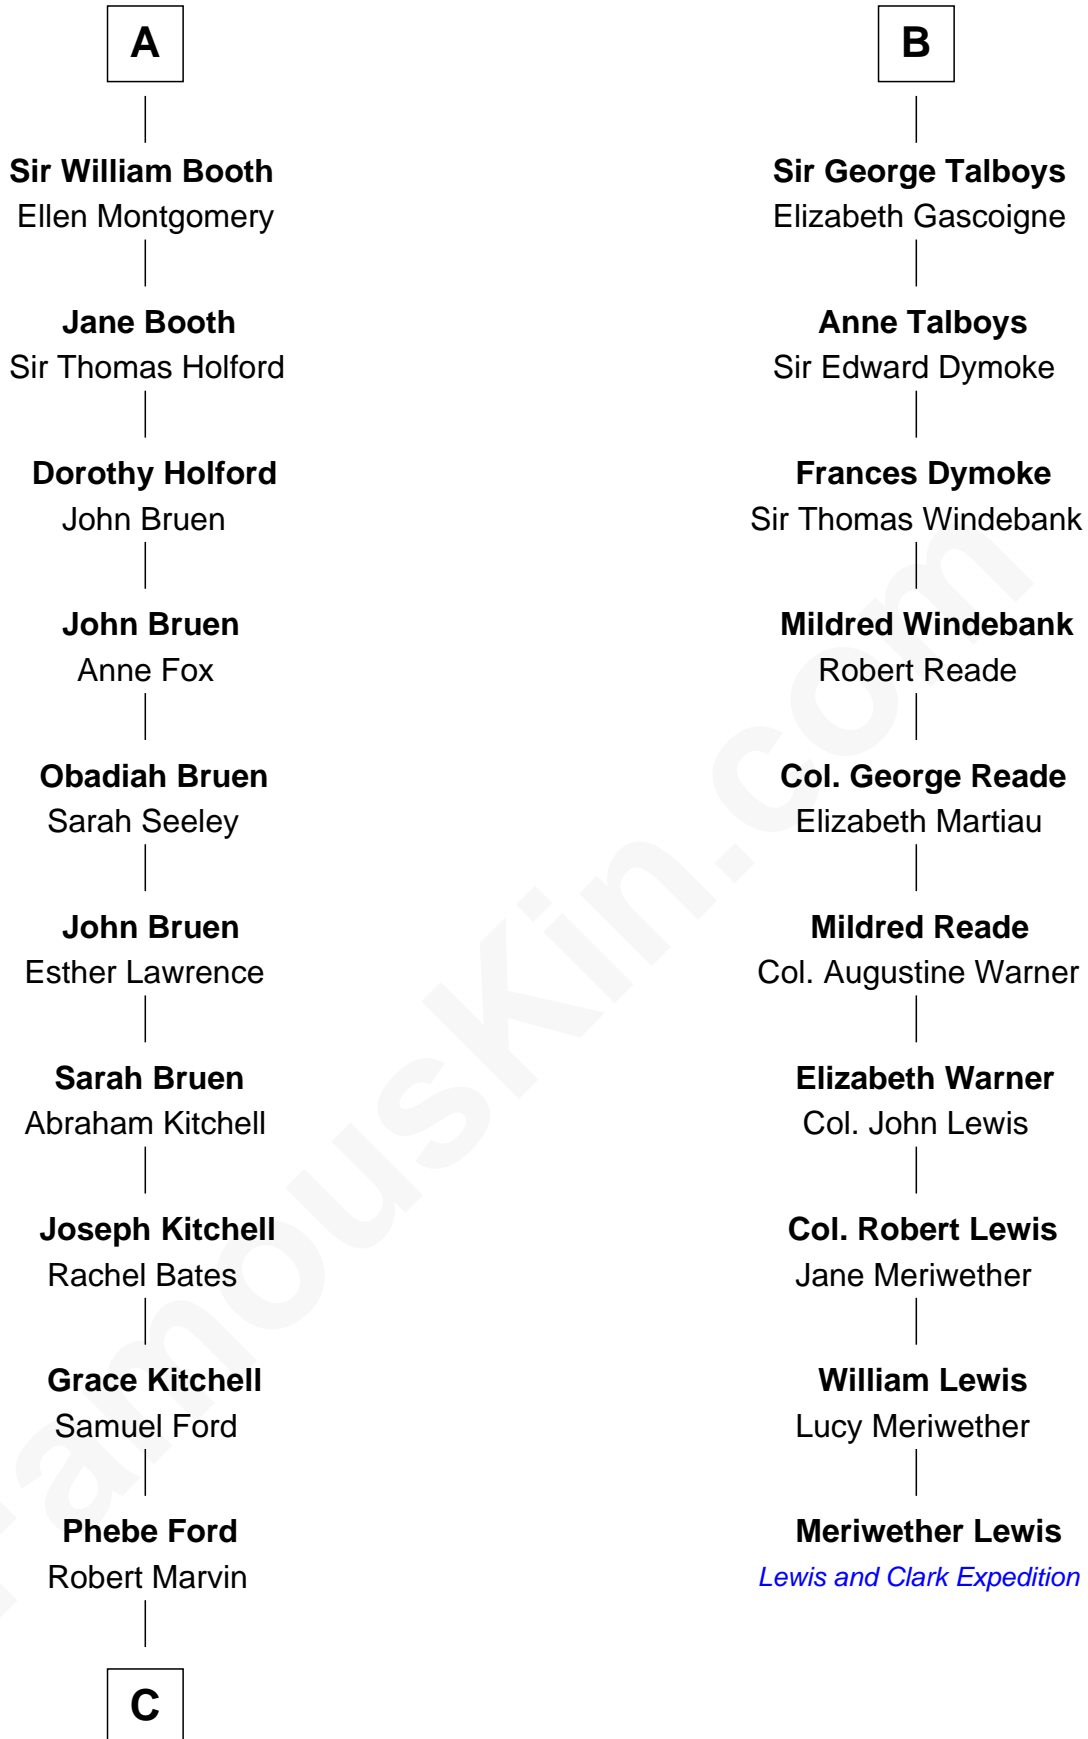

FamousKin.com

Relationship Chart of

Barbara (Pierce) Bush

First Lady of President George H.W. Bush

16th cousin 5 times removed of

Meriwether Lewis

Lewis and Clark Expedition

C

Samuel Ross Marvin

Julia Ann Place

Jerome Place Marvin

Martha Ann Stokes

Mabel Marvin

Scott Pierce

Marvin Pierce

Pauline Robinson