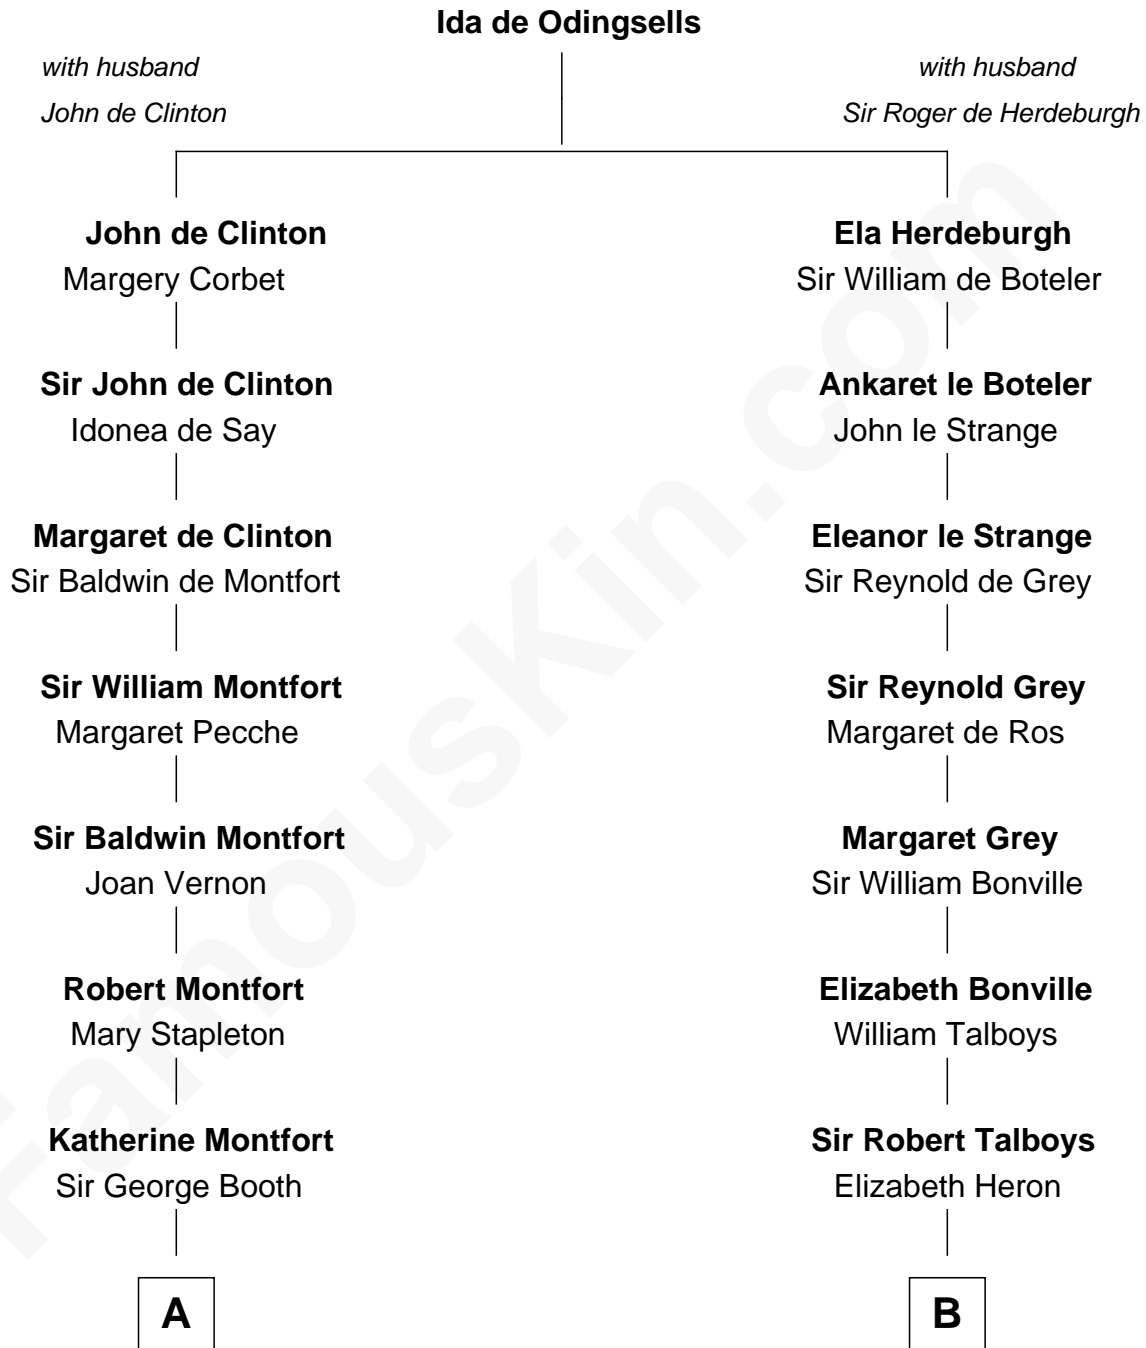

FamousKin.com

Relationship Chart of

Barbara (Pierce) Bush

First Lady of President George H.W. Bush

16th cousin 5 times removed of

Meriwether Lewis

Lewis and Clark Expedition

C

Samuel Ross Marvin

Julia Ann Place

Jerome Place Marvin

Martha Ann Stokes

Mabel Marvin

Scott Pierce

Marvin Pierce

Pauline Robinson

Barbara (Pierce) Bush

First Lady of George H.W. Bush