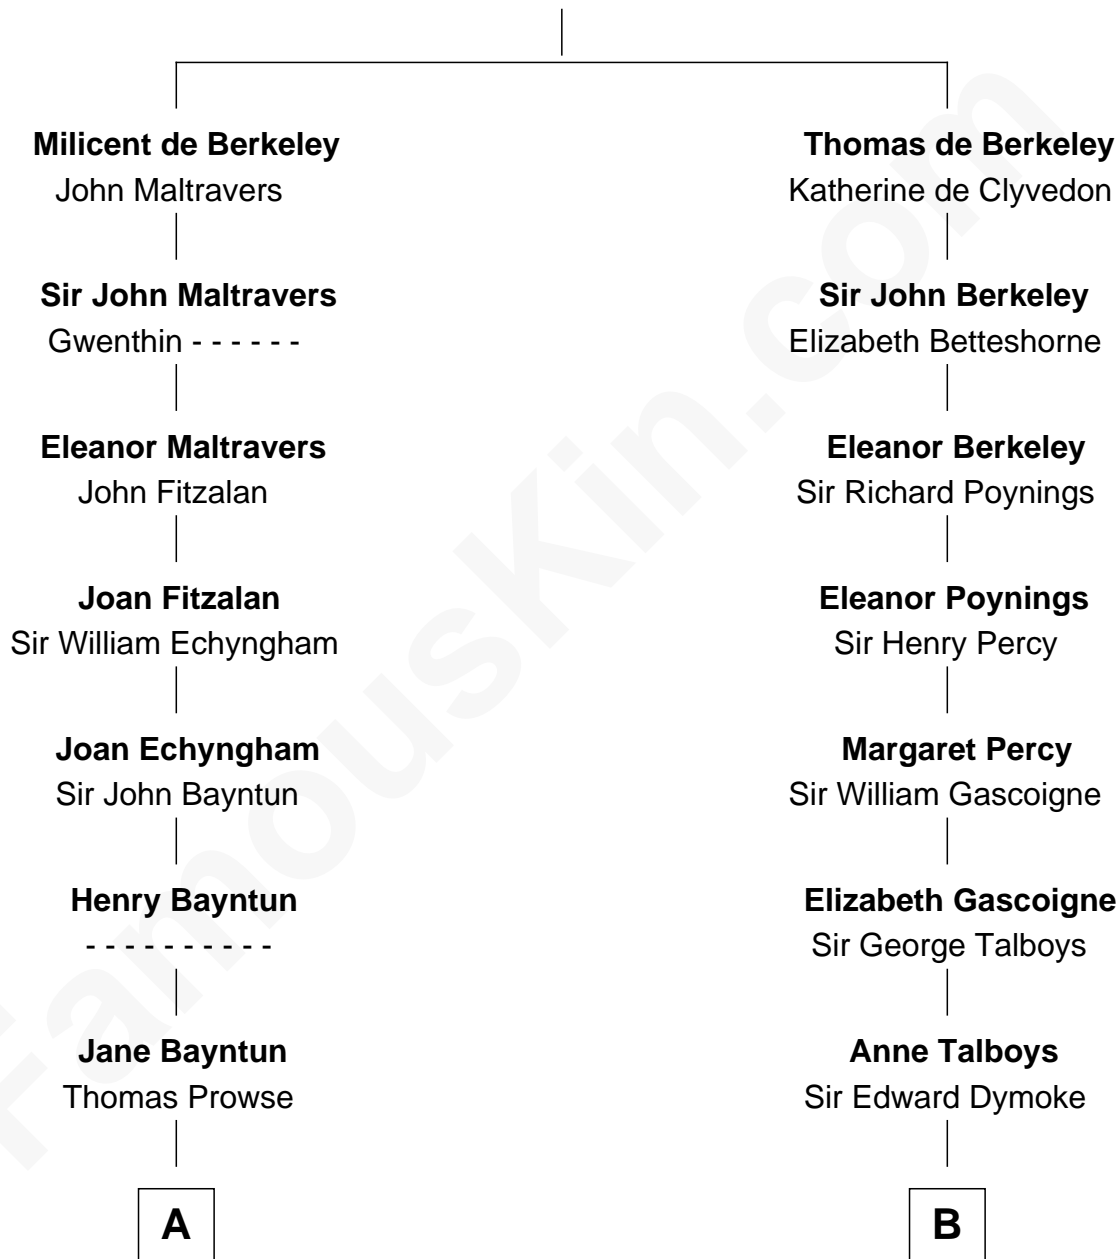

FamousKin.com

Relationship Chart of

Barbara (Pierce) Bush

First Lady of President George H.W. Bush

14th cousin 6 times removed of

Meriwether Lewis

Lewis and Clark Expedition

Sir Maurice de Berkeley

Eve la Zouche

C

—
Jonas James Pierce

Kate Pritzel

—
Scott Pierce

Mabel Marvin

—
Marvin Pierce

Pauline Robinson

—
Barbara (Pierce) Bush

First Lady of George H.W. Bush

FamousKin.com