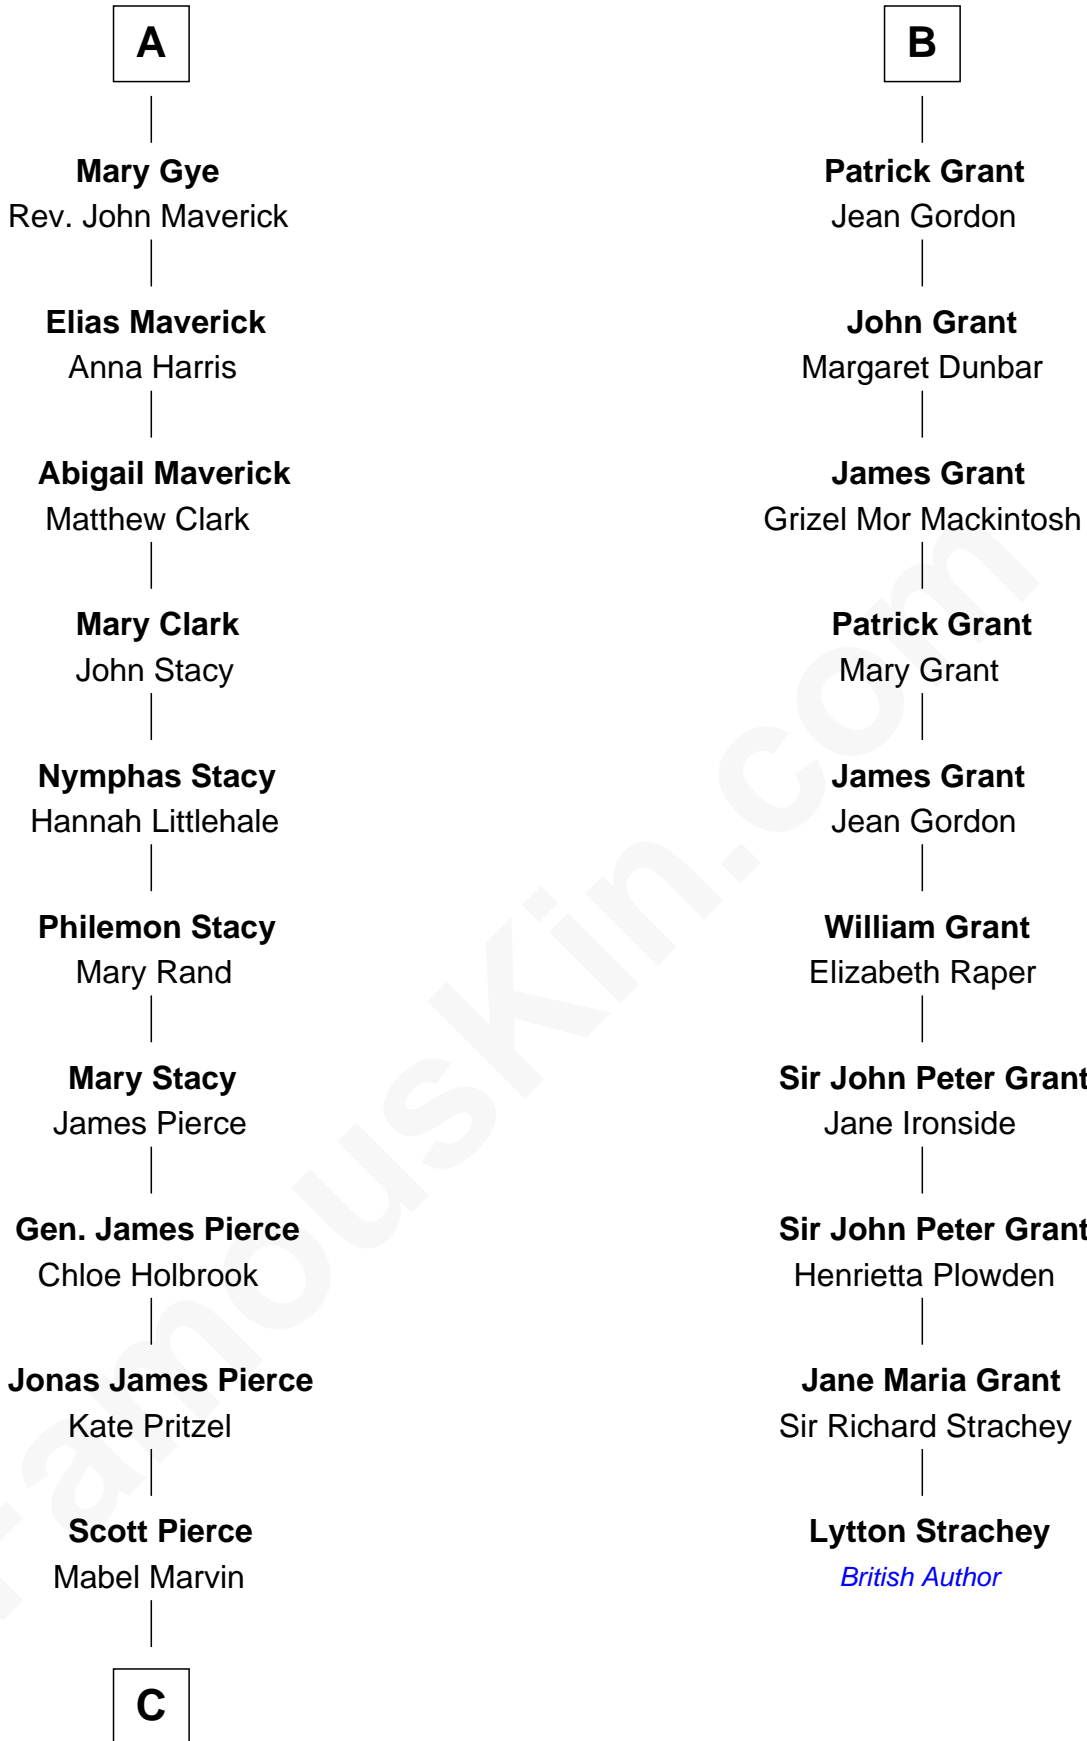

FamousKin.com

Relationship Chart of Barbara (Pierce) Bush

First Lady of President George H.W. Bush

16th cousin 2 times removed of

Lytton Strachey

Author and Co-Founder of Bloomsbury Group

C

—
Marvin Pierce
Pauline Robinson

—
Barbara (Pierce) Bush
First Lady of George H.W. Bush

FamousKin.com