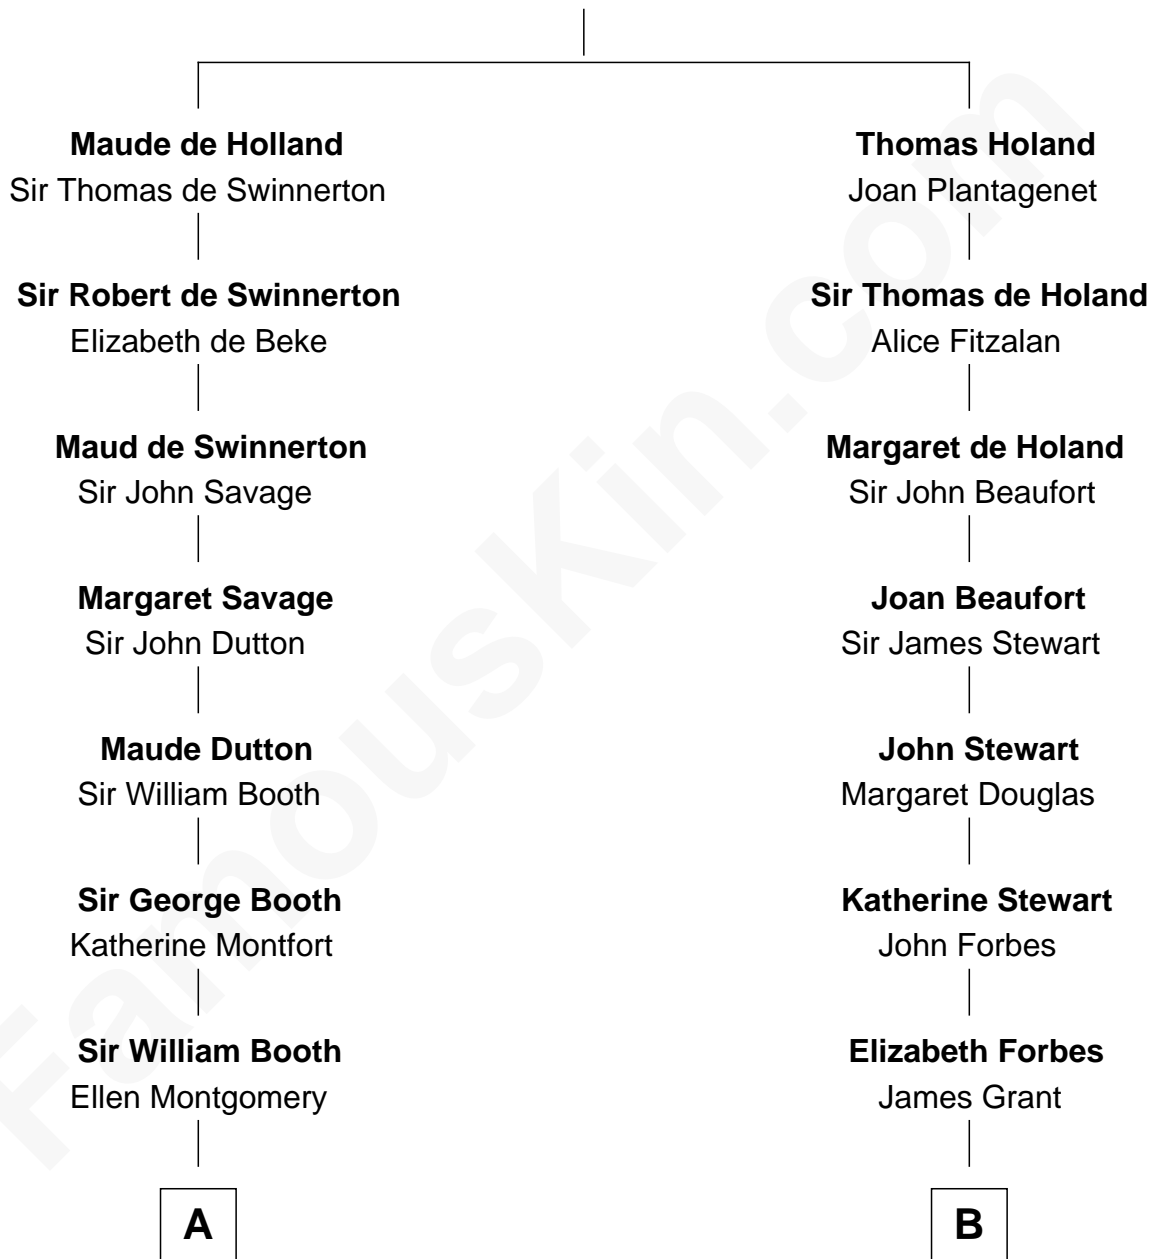

FamousKin.com

Relationship Chart of

Barbara (Pierce) Bush

First Lady of President George H.W. Bush

17th cousin 3 times removed of

Lytton Strachey

Author and Co-Founder of Bloomsbury Group

Sir Robert de Holland

Maude la Zouche

C

Jerome Place Marvin

Martha Ann Stokes

Mabel Marvin

Scott Pierce

Marvin Pierce

Pauline Robinson

Barbara (Pierce) Bush

First Lady of George H.W. Bush

FamousKin.com