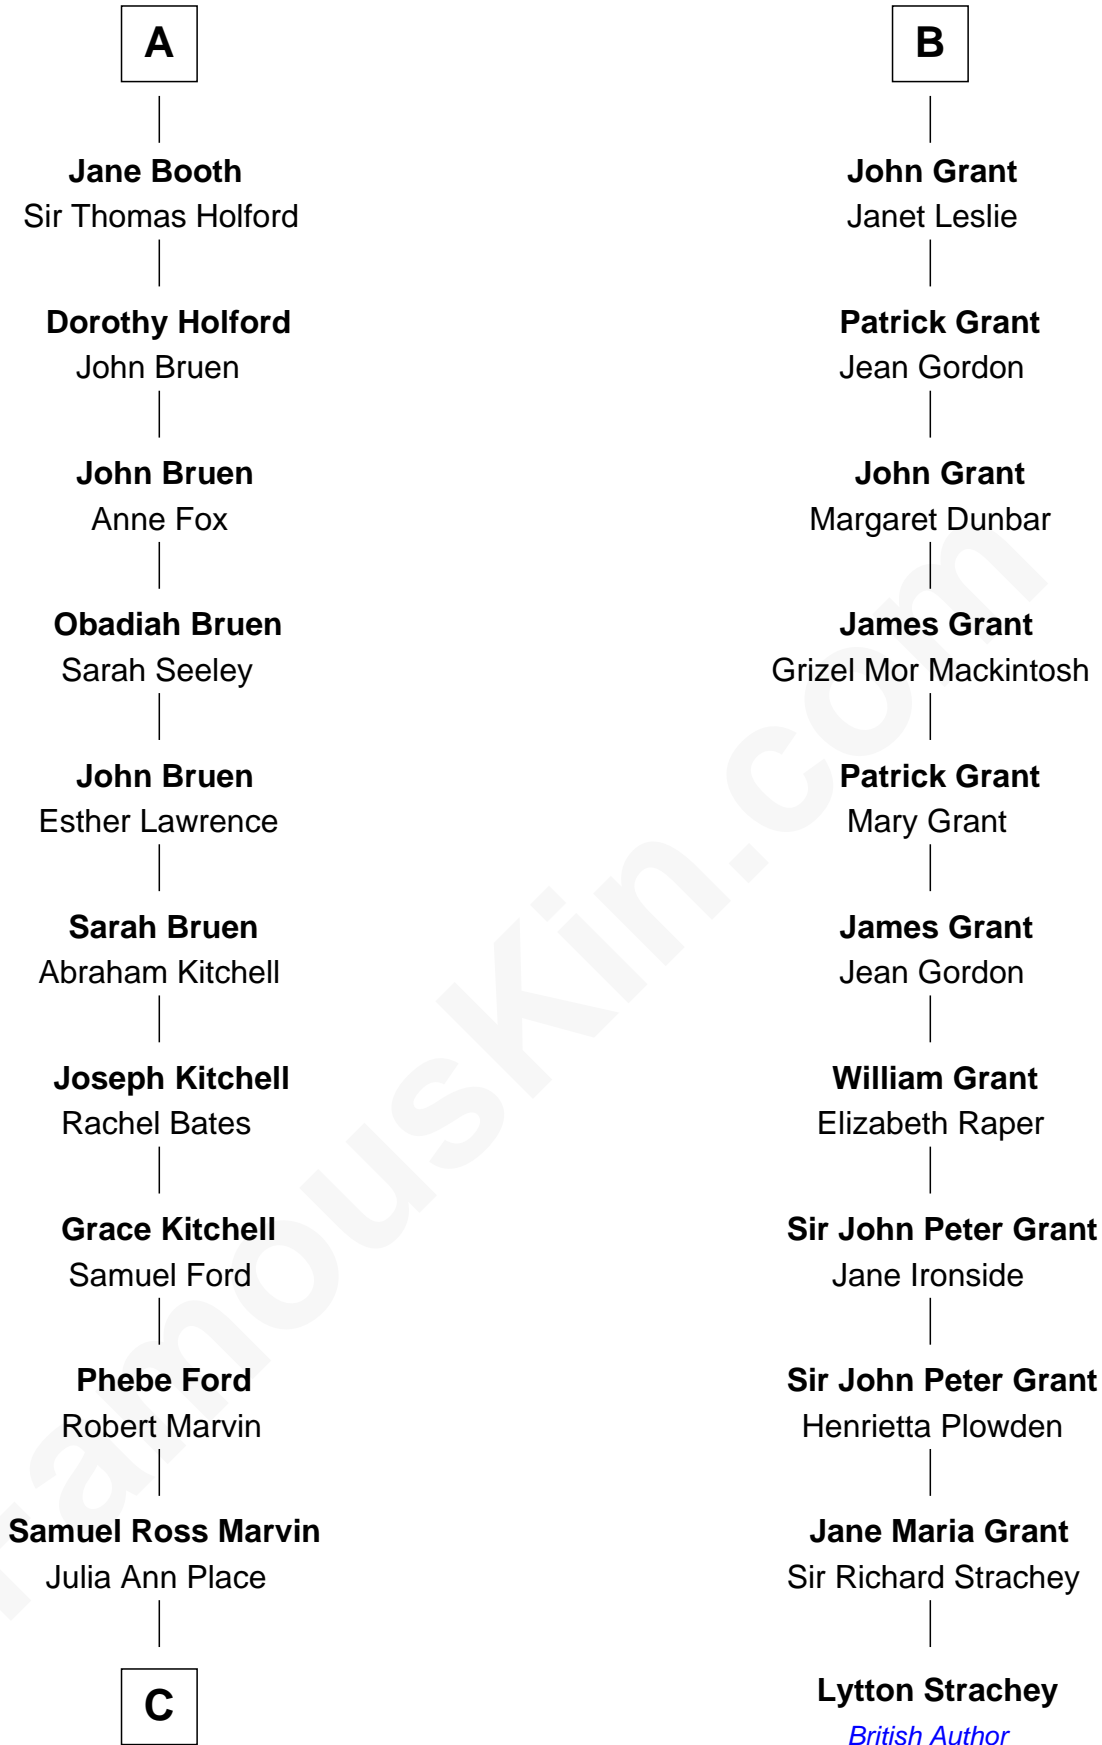

FamousKin.com

Relationship Chart of

Barbara (Pierce) Bush

First Lady of President George H.W. Bush

17th cousin 3 times removed of

Lytton Strachey

Author and Co-Founder of Bloomsbury Group

Sir Robert de Holland

Maude la Zouche

C

Jerome Place Marvin

Martha Ann Stokes

Mabel Marvin

Scott Pierce

Marvin Pierce

Pauline Robinson