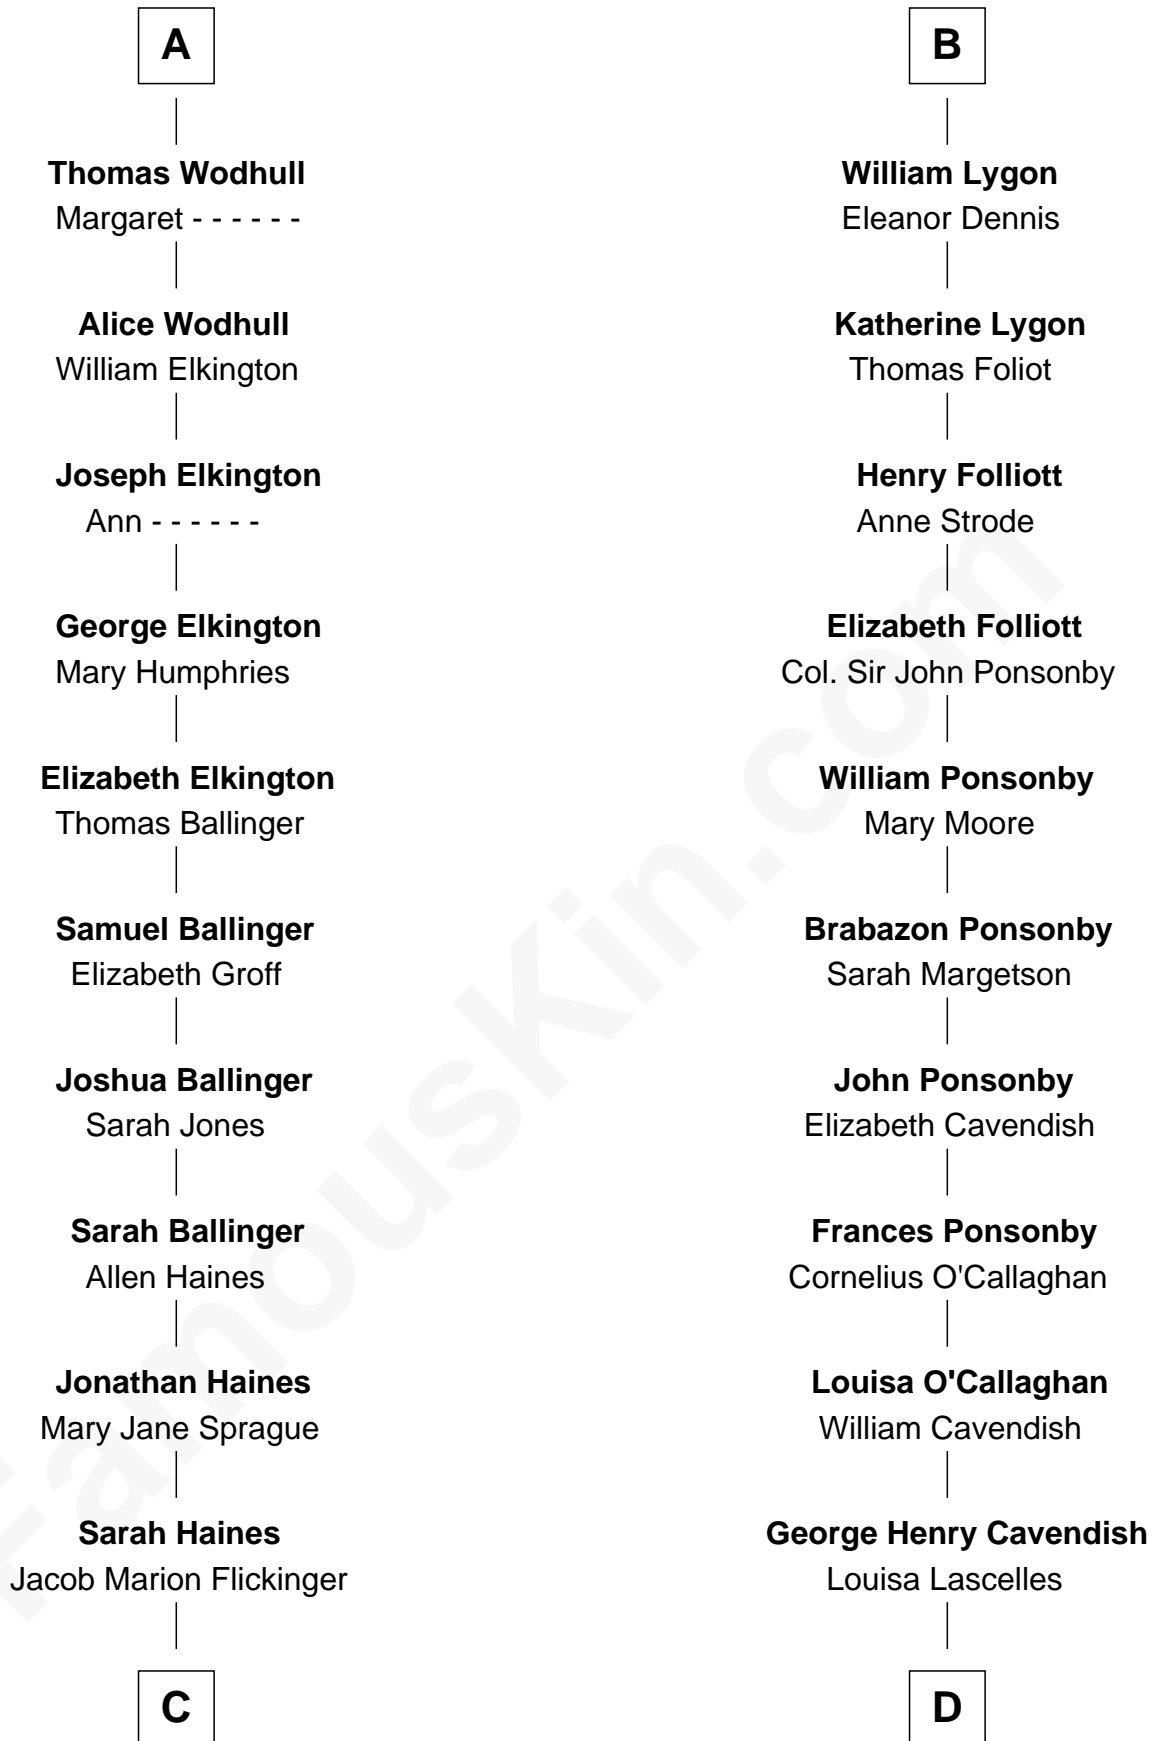

FamousKin.com

Relationship Chart of Barbara (Pierce) Bush

First Lady of President George H.W. Bush

19th cousin 2 times removed of

Sarah Ferguson
Duchess of York

Sir Warin Trussell
Maud de St. Philibert

C

Lulu Dell Flickinger
James Edgar Robinson

Pauline Robinson
Marvin Pierce

Barbara (Pierce) Bush
First Lady of George H.W. Bush

D

Susan Henrietta Cavendish
Henry Robert Brand

Margaret Brand
Algernon Francis Holford Ferguson

Andrew Henry Ferguson
Marian Louisa Montagu-Douglas-Scott

Ronald Ivor Ferguson
Susan Mary Wright

Sarah Ferguson
Duchess of York