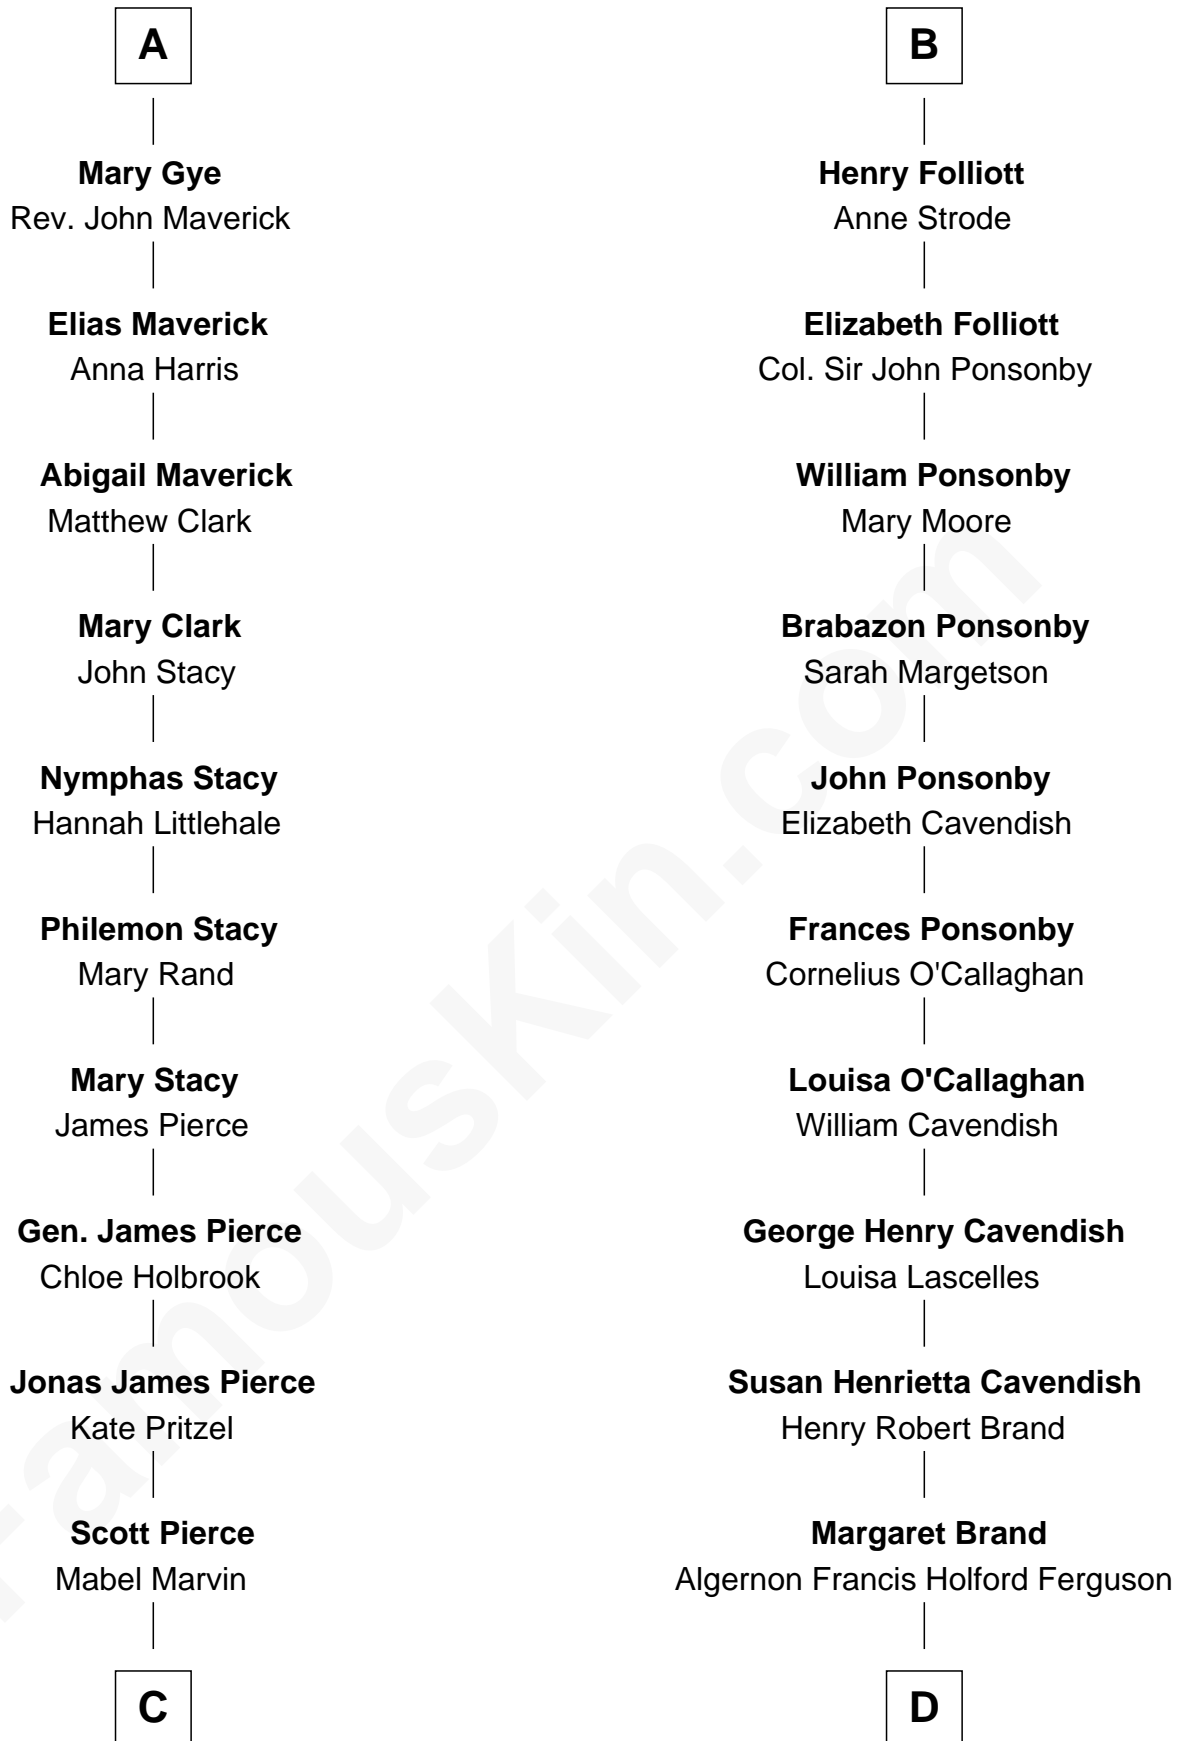

## Relationship Chart of Barbara (Pierce) Bush

*First Lady of President George H.W. Bush*

18th cousin 1 time removed of

**Sarah Ferguson**  
*Duchess of York*

**Richard Fitzalan**  
Eleanor Plantagenet

**C**

**Marvin Pierce**  
Pauline Robinson

**Barbara (Pierce) Bush**  
*First Lady of George H.W. Bush*

**D**

**Andrew Henry Ferguson**  
Marian Louisa Montagu-Douglas-Scott

**Ronald Ivor Ferguson**  
Susan Mary Wright