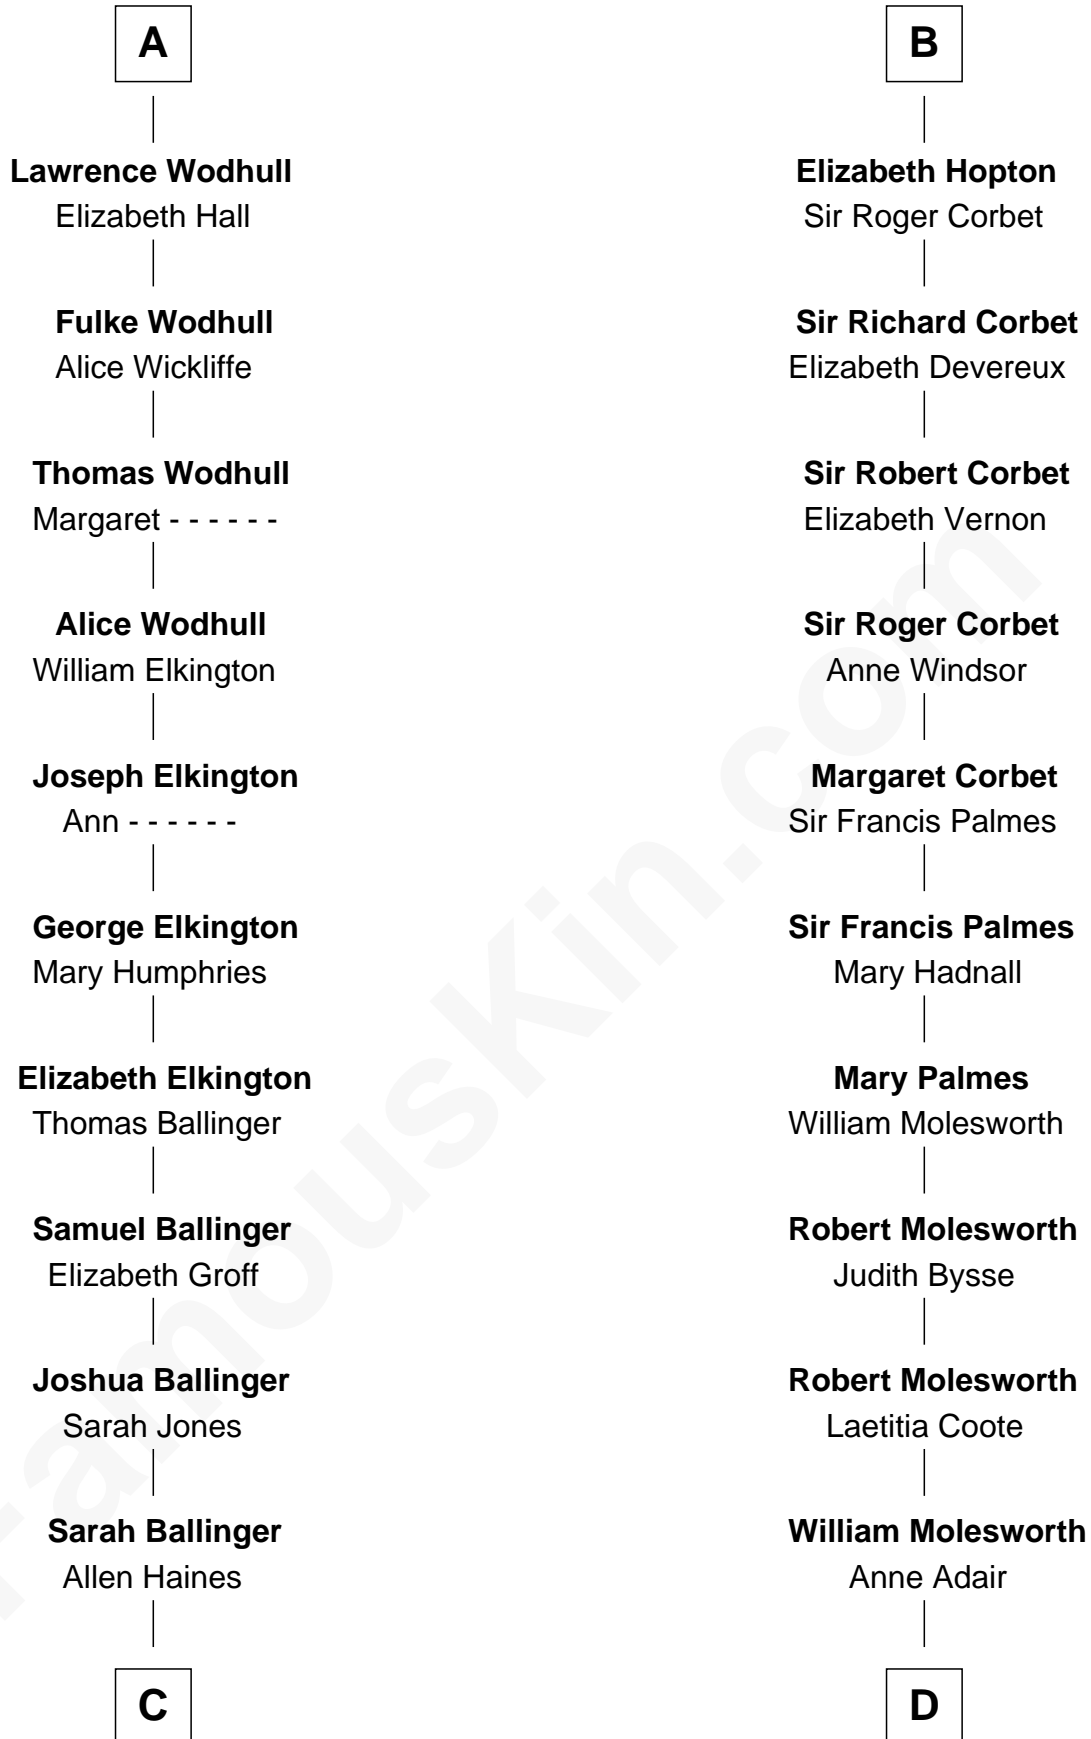

FamousKin.com

Relationship Chart of

Barbara (Pierce) Bush

First Lady of President George H.W. Bush

21st cousin of

Olivia De Havilland

Movie Actress

John de Botetourte

Maud FitzThomas

C

Jonathan Haines
Mary Jane Sprague

Sarah Haines
Jacob Marion Flickinger

Lulu Dell Flickinger
James Edgar Robinson

Pauline Robinson
Marvin Pierce

Barbara (Pierce) Bush
First Lady of George H.W. Bush