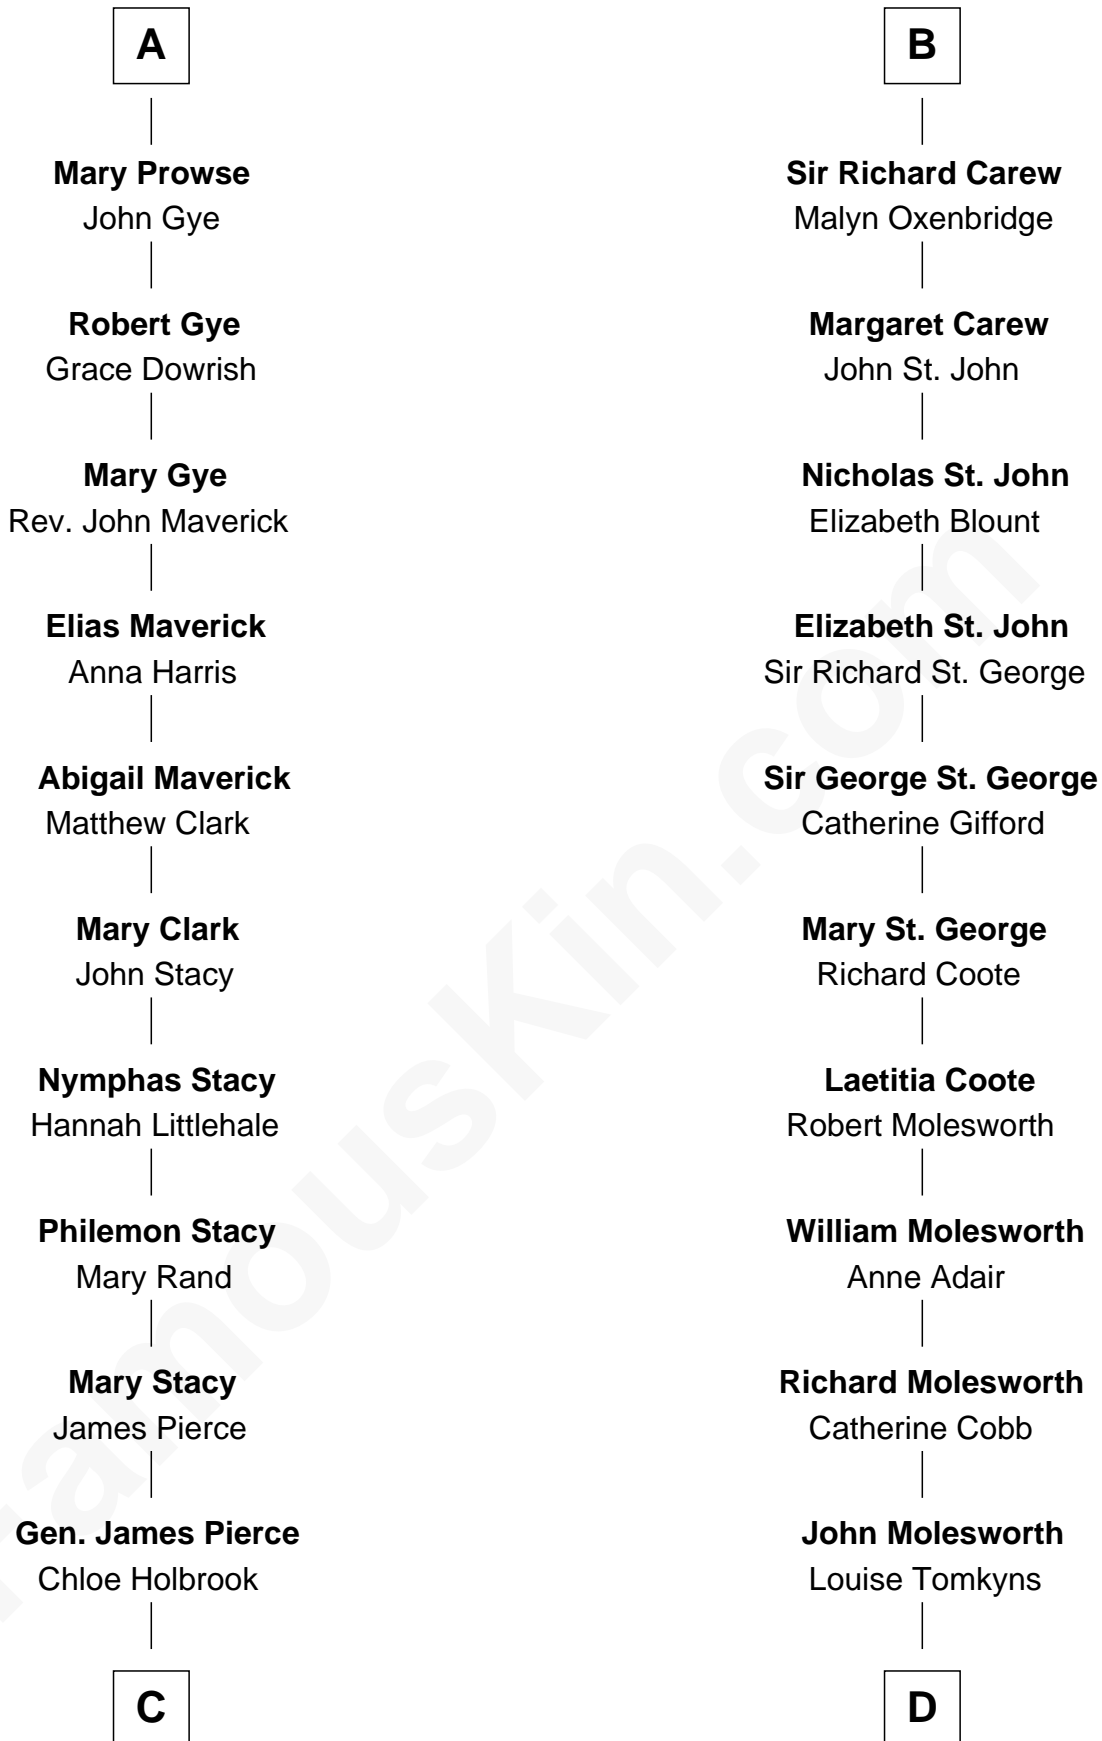

FamousKin.com

Relationship Chart of

Barbara (Pierce) Bush

First Lady of President George H.W. Bush

19th cousin 1 time removed of

Olivia De Havilland

Movie Actress

Sir Maurice de Berkeley

Eve la Zouche

C

Jonas James Pierce

Kate Pritzel

Scott Pierce

Mabel Marvin

Marvin Pierce

Pauline Robinson

Barbara (Pierce) Bush

First Lady of George H.W. Bush

D

Margaret Letitia Molesworth

Charles Richard De Havilland

Walter Augustus De Havilland

Lillian Augusta Ruse

Olivia De Havilland